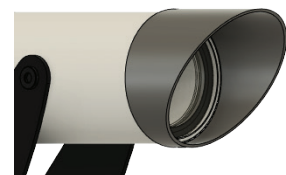

OAKEN ROUND MEDIUM RGBW SPEC SHEET

OAK-R-M-RGBW

The newest addition to the Oaken series, this RGBW spotlight is designed to highlight outdoor spaces while creating versatile moods in any environment. Featuring four optical configurations ranging from 15° to 45°, it offers the flexibility to adapt to various lighting needs. This luminaire is engineered to withstand extreme outdoor conditions, delivering reliable and consistent performance in all weather. Ideal for retail displays, art galleries, and hospitality settings where impactful, adaptable lighting is essential.

Spike Mount

180° Angle Swivel Base

Honeycomb Louver (Optional)

Visor (Optional)

OAKEN ROUND LARGE RGBW SPEC SHEET

OAK-R-M-RGBW

ORDERING CODE

PRODUCT SERIES	TYPE	SIZE	POWER	COLOR TEMPERATURE	BEAM ANGLE	MOUNTING	VOLTAGE	CONTROL	ACCESSORIES
OAK - Oaken	R - Round	M - Medium	15W - 15 Watts	RGBW3K - RGBW(3000K)	15D - 15 Degree	SM - Surface Mount	DC - 24V DC	DMX - DMX	N - None
				RGBW4K - RGBW(4000K)	20D - 20 Degree	SP - Spike Mount			H - Honeycomb
				RGBW6K - RGBW(6000K)	30D - 30 Degree				V - Visor
					45D - 45 Degree				