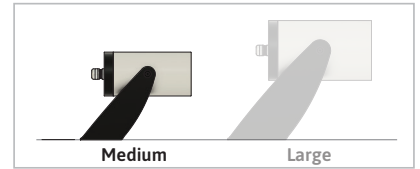

OAKEN ROUND MEDIUM RGBW SPEC SHEET

OAK-R-M-RGBW

The newest addition to the Oaken series, this RGBW spotlight is designed to highlight outdoor spaces while creating versatile moods in any environment. Featuring four optical configurations ranging from 15° to 45°, it offers the flexibility to adapt to various lighting needs. This luminaire is engineered to withstand extreme outdoor conditions, delivering reliable and consistent performance in all weather. Ideal for retail displays, art galleries, and hospitality settings where impactful, adaptable lighting is essential.

SPECIFICATION

OPERATING VOLTAGE	24V DC
OPERATING TEMPERATURE	-20°C to + 50°C
CRI	80, 90* (* = special order)
CONTROL	DMX
NO OF LED	1
LIGHT SOURCE	Cree XPL Color
COLOR	RGBW
BEAM ANGLE	15°, 20°, 30°, 45°
FIXTURE CONNECTION	Pigtail
AVAILABLE IP RATING	IP66

Spike Mount

180° Angle Swivel Base

Honeycomb Louver (Optional)

Visor (Optional)

OAKEN ROUND LARGE RGBW SPEC SHEET

OAK-R-M-RGBW

ORDERING CODE

PRODUCT SERIES	TYPE	SIZE	POWER	COLOR TEMPERATURE	BEAM ANGLE	MOUNTING	VOLTAGE	CONTROL	ACCESSORIES
OAK - Oaken	R - Round	M - Medium	15W - 15 Watts	RGBW3K - RGBW(3000K)	15D - 15 Degree	SM - Surface Mount	DC - 24V DC	DMX - DMX	N - None
				RGBW4K - RGBW(4000K)	20D - 20 Degree	SP - Spike Mount			H - Honeycomb
				RGBW6K - RGBW(6000K)	30D - 30 Degree				V - Visor
					45D - 45 Degree				