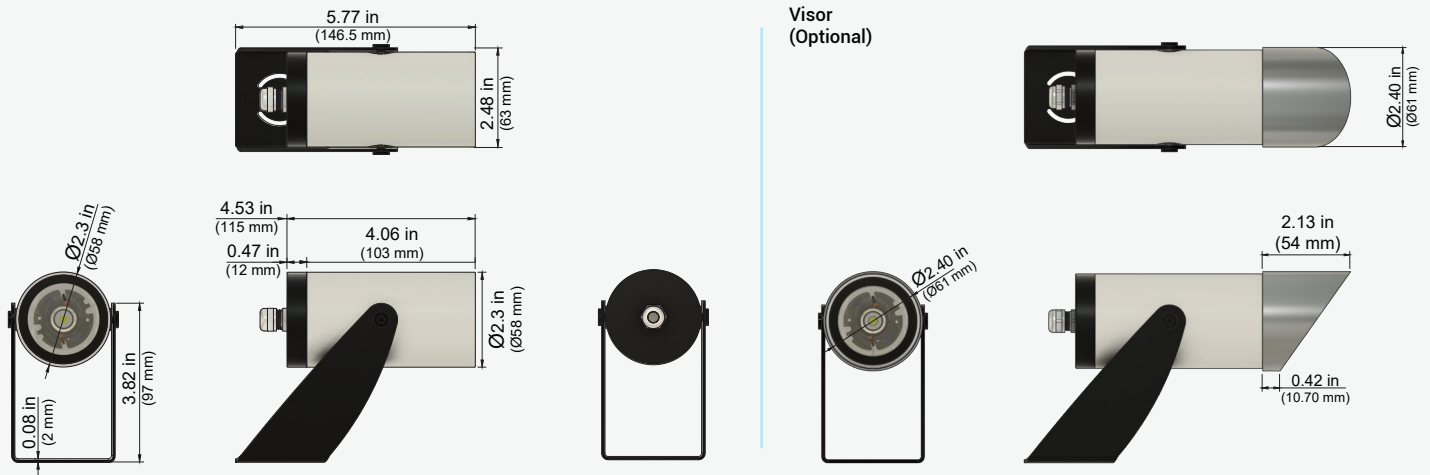

OAKEN ROUND LARGE RGBW SPEC SHEET

OAK-R-M-RGBW

ORDERING CODE

PRODUCT SERIES	TYPE	SIZE	POWER	COLOR TEMPERATURE	BEAM ANGLE	MOUNTING	VOLTAGE	CONTROL	ACCESSORIES
OAK - Oaken	R - Round	M - Medium	15W - 15 Watts	RGBW3K - RGBW(3000K)	15D - 15 Degree	SM - Surface Mount	DC - 24V DC	DMX - DMX	N - None
				RGBW4K - RGBW(4000K)	20D - 20 Degree	SP - Spike Mount			H - Honeycomb
				RGBW6K - RGBW(6000K)	30D - 30 Degree				V - Visor
					45D - 45 Degree				

FIXTURE FINISHING			
BODY FINISH		TRIM FINISH	
BWH - White	TWH - White	TBL - Black	TSL - Silver
BBL - Black	TBL - Black	TSL - Silver	TGD - Gold
BSL - Silver	TSL - Silver	TGD - Gold	TXX - Custom
BXX - Custom	TGD - Gold	TXX - Custom	

Sample: OAK-R-M-15W-RGBW3K-15D-SM-DC-DMX-V-BBL-TBL

DIMENSIONS