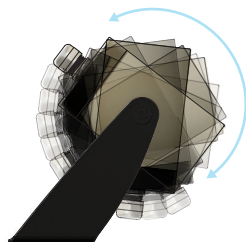

OAKEN ROUND MEDIUM RGBW SPEC SHEET

OAK-R-M-RGBW

The newest addition to the Oaken series, this RGBW spotlight is designed to highlight outdoor spaces while creating versatile moods in any environment. Featuring four optical configurations ranging from 15° to 45°, it offers the flexibility to adapt to various lighting needs. This luminaire is engineered to withstand extreme outdoor conditions, delivering reliable and consistent performance in all weather. Ideal for retail displays, art galleries, and hospitality settings where impactful, adaptable lighting is essential.

*" represent special order, please contact factory for detail.

OPTICAL DATA (RGBW 3000K)

Beam Angles	RGBW (3000K)	Lumens	Wattages	Lumens per Watt
15°	Red	71.6 lm	4.05 W	17.7 lm/W
	Green	122.4 lm	5.1 W	24 lm/W
	Blue	31.57 lm	5.04 W	6.26 lm/W
	White (3000K)	131.7lm	4.9 W	26.9 lm/W
	All On	315 lm	15.3 W	20.6 lm/W
20°	Red	65 lm	4.05 W	16 lm/W
	Green	101.7 lm	5.1 W	19.9 lm/W
	Blue	31 lm	5.04 W	6.15 lm/W
	White (3000K)	129.3 lm	4.9 W	26.4 lm/W
	All On	331 lm	15.3 W	21.6 lm/W
30°	Red	68 lm	4.05 W	16.8 lm/W
	Green	102.8 lm	5.1 W	20.2 lm/W
	Blue	31.5 lm	5.04 W	6.25 lm/W
	White (3000K)	130.5 lm	4.9 W	26.6 lm/W
	All On	314 lm	15.6 W	20.1 lm/W
45°	Red	56.28 lm	4.05 W	13.9 lm/W
	Green	96.8 lm	5.1 W	19 lm/W
	Blue	29.8 lm	5.04 W	5.91 lm/W
	White (3000K)	125.6 lm	4.9 W	25.6 lm/W
	All On	300 lm	15.3 W	19.6 lm/W

Spike Mount

180° Angle Swivel Base

Honeycomb Louver (Optional)

Visor (Optional)

OAKEN ROUND LARGE RGBW SPEC SHEET

OAK-R-M-RGBW

ORDERING CODE

PRODUCT SERIES	TYPE	SIZE	POWER	COLOR TEMPERATURE	BEAM ANGLE	MOUNTING	VOLTAGE	CONTROL	ACCESSORIES
OAK - Oaken	R - Round	M - Medium	15W - 15 Watts	RGBW3K - RGBW(3000K)	15D - 15 Degree	SM - Surface Mount	DC - 24V DC	DMX - DMX	N - None
				RGBW4K - RGBW(4000K)	20D - 20 Degree	SP - Spike Mount			H - Honeycomb
				RGBW6K - RGBW(6000K)	30D - 30 Degree				V - Visor
					45D - 45 Degree				