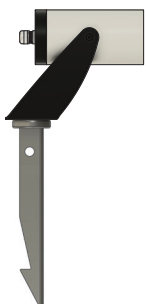

OAKEN ROUND MEDIUM RGBW SPEC SHEET

OAK-R-M-RGBW

The newest addition to the Oaken series, this RGBW spotlight is designed to highlight outdoor spaces while creating versatile moods in any environment. Featuring four optical configurations ranging from 15° to 45°, it offers the flexibility to adapt to various lighting needs. This luminaire is engineered to withstand extreme outdoor conditions, delivering reliable and consistent performance in all weather. Ideal for retail displays, art galleries, and hospitality settings where impactful, adaptable lighting is essential.

*" represent special order, please contact factory for detail.

OPTICAL DATA (RGBW 3000K)

Beam Angles	RGBW (3000K)	Lumens	Wattages	Lumens per Watt
15°	Red	71.6 lm	4.05 W	17.7 lm/W
	Green	122.4 lm	5.1 W	24 lm/W
	Blue	31.57 lm	5.04 W	6.26 lm/W
	White (3000K)	131.7lm	4.9 W	26.9 lm/W
	All On	315 lm	15.3 W	20.6 lm/W
20°	Red	65 lm	4.05 W	16 lm/W
	Green	101.7 lm	5.1 W	19.9 lm/W
	Blue	31 lm	5.04 W	6.15 lm/W
	White (3000K)	129.3 lm	4.9 W	26.4 lm/W
	All On	331 lm	15.3 W	21.6 lm/W
30°	Red	68 lm	4.05 W	16.8 lm/W
	Green	102.8 lm	5.1 W	20.2 lm/W
	Blue	31.5 lm	5.04 W	6.25 lm/W
	White (3000K)	130.5 lm	4.9 W	26.6 lm/W
	All On	314 lm	15.6 W	20.1 lm/W
45°	Red	56.28 lm	4.05 W	13.9 lm/W
	Green	96.8 lm	5.1 W	19 lm/W
	Blue	29.8 lm	5.04 W	5.91 lm/W
	White (3000K)	125.6 lm	4.9 W	25.6 lm/W
	All On	300 lm	15.3 W	19.6 lm/W

Spike Mount

180° Angle Swivel Base

Honeycomb Louver (Optional)

Visor (Optional)

OAKEN ROUND LARGE RGBW SPEC SHEET

OAK-R-M-RGBW

ORDERING CODE

PRODUCT SERIES	TYPE	SIZE	POWER	COLOR TEMPERATURE	BEAM ANGLE	MOUNTING	VOLTAGE	CONTROL	ACCESSORIES
OAK - Oaken	R - Round	M - Medium	15W - 15 Watts	RGBW3K - RGBW(3000K)	15D - 15 Degree	SM - Surface Mount	DC - 24V DC	DMX - DMX	N - None
				RGBW4K - RGBW(4000K)	20D - 20 Degree	SP - Spike Mount			H - Honeycomb
				RGBW6K - RGBW(6000K)	30D - 30 Degree				V - Visor
					45D - 45 Degree				