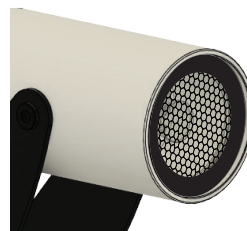

OAKEN ROUND MEDIUM RGBW SPEC SHEET

OAK-R-M-RGBW

The newest addition to the Oaken series, this RGBW spotlight is designed to highlight outdoor spaces while creating versatile moods in any environment. Featuring four optical configurations ranging from 15° to 45°, it offers the flexibility to adapt to various lighting needs. This luminaire is engineered to withstand extreme outdoor conditions, delivering reliable and consistent performance in all weather. Ideal for retail displays, art galleries, and hospitality settings where impactful, adaptable lighting is essential.

*" represent special order, please contact factory for detail.

OPTICAL DATA (RGBW 3000K)

Beam Angles	RGBW (3000K)	Lumens	Wattages	Lumens per Watt
15°	Red	71.6 lm	4.05 W	17.7 lm/W
	Green	122.4 lm	5.1 W	24 lm/W
	Blue	31.57 lm	5.04 W	6.26 lm/W
	White (3000K)	131.7lm	4.9 W	26.9 lm/W
	All On	315 lm	15.3 W	20.6 lm/W
20°	Red	65 lm	4.05 W	16 lm/W
	Green	101.7 lm	5.1 W	19.9 lm/W
	Blue	31 lm	5.04 W	6.15 lm/W
	White (3000K)	129.3 lm	4.9 W	26.4 lm/W
	All On	331 lm	15.3 W	21.6 lm/W
30°	Red	68 lm	4.05 W	16.8 lm/W
	Green	102.8 lm	5.1 W	20.2 lm/W
	Blue	31.5 lm	5.04 W	6.25 lm/W
	White (3000K)	130.5 lm	4.9 W	26.6 lm/W
	All On	314 lm	15.6 W	20.1 lm/W
45°	Red	56.28 lm	4.05 W	13.9 lm/W
	Green	96.8 lm	5.1 W	19 lm/W
	Blue	29.8 lm	5.04 W	5.91 lm/W
	White (3000K)	125.6 lm	4.9 W	25.6 lm/W
	All On	300 lm	15.3 W	19.6 lm/W

Spike Mount

180° Angle Swivel Base

Honeycomb Louver (Optional)

Visor (Optional)

OAKEN ROUND LARGE RGBW SPEC SHEET

OAK-R-M-RGBW

ORDERING CODE

PRODUCT SERIES	TYPE	SIZE	POWER	COLOR TEMPERATURE	BEAM ANGLE	MOUNTING	VOLTAGE	CONTROL	ACCESSORIES
OAK - Oaken	R - Round	M - Medium	15W - 15 Watts	RGBW3K - RGBW(3000K)	15D - 15 Degree	SM - Surface Mount	DC - 24V DC	DMX - DMX	N - None
				RGBW4K - RGBW(4000K)	20D - 20 Degree	SP - Spike Mount			H - Honeycomb
				RGBW6K - RGBW(6000K)	30D - 30 Degree				V - Visor
					45D - 45 Degree				