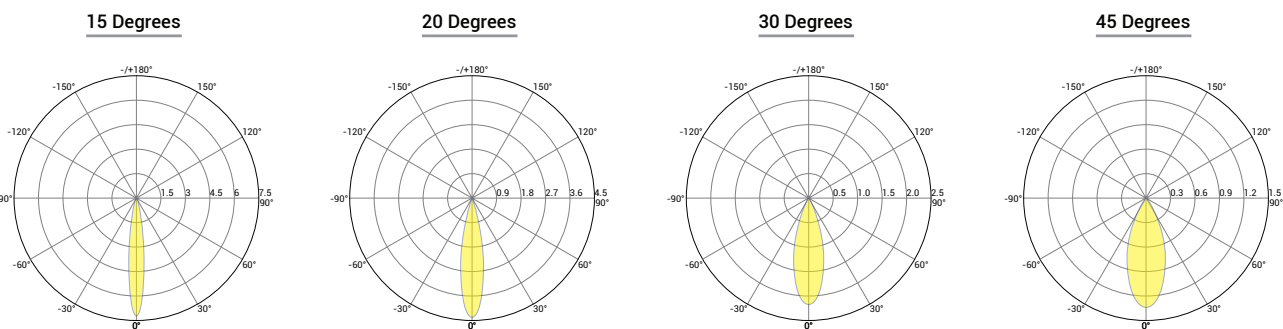

*" represent special order, please contact factory for detail.

OPTICAL DATA (RGBW 3000K)

Beam Angles	RGBW (3000K)	Lumens	Wattages	Lumens per Watt
15°	Red	71.6 lm	4.05 W	17.7 lm/W
	Green	122.4 lm	5.1 W	24 lm/W
	Blue	31.57 lm	5.04 W	6.26 lm/W
	White (3000K)	131.7lm	4.9 W	26.9 lm/W
	All On	315 lm	15.3 W	20.6 lm/W
20°	Red	65 lm	4.05 W	16 lm/W
	Green	101.7 lm	5.1 W	19.9 lm/W
	Blue	31 lm	5.04 W	6.15 lm/W
	White (3000K)	129.3 lm	4.9 W	26.4 lm/W
	All On	331 lm	15.3 W	21.6 lm/W
30°	Red	68 lm	4.05 W	16.8 lm/W
	Green	102.8 lm	5.1 W	20.2 lm/W
	Blue	31.5 lm	5.04 W	6.25 lm/W
	White (3000K)	130.5 lm	4.9 W	26.6 lm/W
	All On	314 lm	15.6 W	20.1 lm/W
45°	Red	56.28 lm	4.05 W	13.9 lm/W
	Green	96.8 lm	5.1 W	19 lm/W
	Blue	29.8 lm	5.04 W	5.91 lm/W
	White (3000K)	125.6 lm	4.9 W	25.6 lm/W
	All On	300 lm	15.3 W	19.6 lm/W

Spike Mount

180° Angle Swivel Base

Honeycomb Louver (Optional)

Visor (Optional)

OAKEN ROUND LARGE RGBW SPEC SHEET

OAK-R-M-RGBW

ORDERING CODE

PRODUCT SERIES	TYPE	SIZE	POWER	COLOR TEMPERATURE	BEAM ANGLE	MOUNTING	VOLTAGE	CONTROL	ACCESSORIES
OAK - Oaken	R - Round	M - Medium	15W - 15 Watts	RGBW3K - RGBW(3000K)	15D - 15 Degree	SM - Surface Mount	DC - 24V DC	DMX - DMX	N - None
				RGBW4K - RGBW(4000K)	20D - 20 Degree	SP - Spike Mount			H - Honeycomb
				RGBW6K - RGBW(6000K)	30D - 30 Degree				V - Visor
					45D - 45 Degree				

Sample: OAK-R-M-15W-RGBW3K-15D-SM-DC-DMX-V-BBL-TBL

DIMENSIONS

PHOTOMETRIC DATA

Spectral Distribution