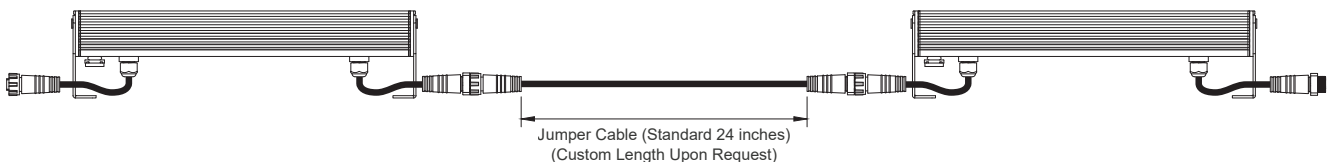

LENGTH OPTIONS

- 7 LEDs / ft**
LED Quantity
- 105-277 V AC / 24V DC**
Operating Voltage
- 4.8W / 7.2W / 9.6W / 12W**
Rated power

LFC GRAZER OUTDOOR SPEC SHEET

LFC-G-0

ORDERING CODE

SERIES	TYPE	LOCATION	OPERATING VOLTAGE	POWER PER FEET	COLOR TEMPERATURE	CONTROL	LENGTH	OPTICS	FINISH	MOUNTING	CONNECTOR	ACCESSORIES
LFC	G-Grazer	O-Outdoor	AC - 105-277V AC DC - 24V DC	4.8W - 4.8 Watts 7.2W - 7.2 Watts 9.6W - 9.6 Watts 12W - 12 Watts	CT22 - 2200K CT27 - 2700K CT30 - 3000K CT35 - 3500K CT40 - 4000K CT50 - 5000K CT57 - 5700K CT60 - 6000K CT65 - 6500K CTBL - Blue CTGR - Green CTRD - Red CTAM - Amber	SW - Switched AN - 0-10V ^A DA - DALI ^A	12 - 12inch / 300mm 24 - 24inch / 600mm 36 - 36inch / 900mm 48 - 48inch / 1200mm	10D* - 10°x10°* 18D - 18°x18° 24D - 24°x24° 32D - 32°x32° 43D - 43°x43° 50D - 50°x50° 20x40D - 20°x40°	BK - Black (Standard) WH - White	SB - Swivel Bracket (Standard) XX - Customized	IP - IP Connector	NA - None JC - Jumper Cable (Standard 24 inches)

Sample: LFC-G-O-DC-4.8W-CT24-DA-12-18D-BK- SB-IP-NA

^A Is only be available for 24V DC.

* represent special order, please contact factory for detail.

DIMENSIONS

CONNECTION OPTIONS

Standard Connection

Jumper Cable (Accessories)

LFC GRAZER OUTDOOR SPEC SHEET

LFC-G-0

MOUNTING OPTIONS

Standard Swivel Bracket