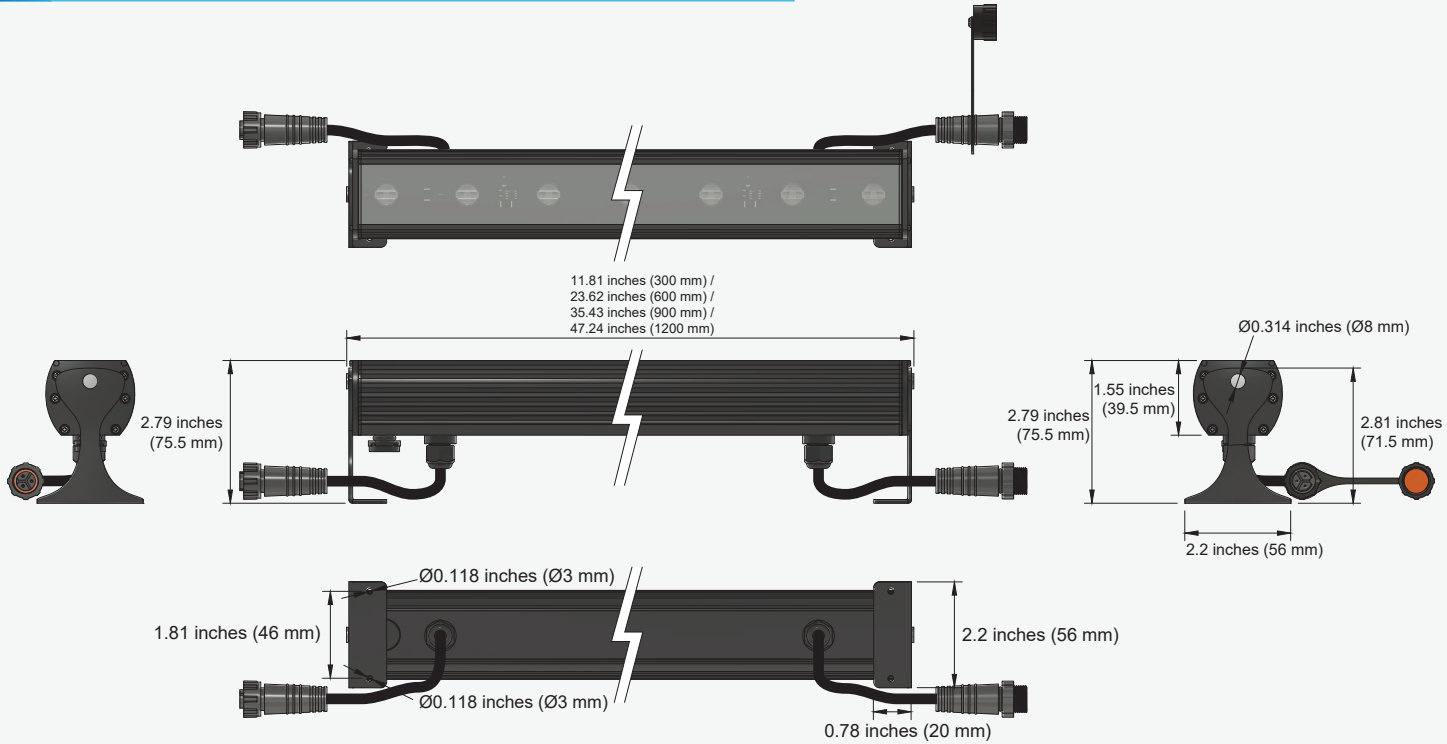

LFC GRAZER OUTDOOR SPEC SHEET

LFC-G-0

ORDERING CODE

SERIES	TYPE	LOCATION	OPERATING VOLTAGE	POWER PER FEET	COLOR TEMPERATURE	CONTROL	LENGTH	OPTICS	FINISH	MOUNTING	CONNECTOR	ACCESSORIES
LFC	G-Grazer	O-Outdoor	AC - 105-277V AC DC - 24V DC	4.8W - 4.8 Watts 7.2W - 7.2 Watts 9.6W - 9.6 Watts 12W - 12 Watts	CT22 - 2200K CT27 - 2700K CT30 - 3000K CT35 - 3500K CT40 - 4000K CT50 - 5000K CT57 - 5700K CT60 - 6000K CT65 - 6500K CTBL - Blue CTGR - Green CTRD - Red CTAM - Amber	SW - Switched AN - 0-10V^A DA - DALI^A	12 - 12inch / 300mm 24 - 24inch / 600mm 36 - 36inch / 900mm 48 - 48inch / 1200mm	10D* - 10°x10°* 18D - 18°x18° 24D - 24°x24° 32D - 32°x32° 43D - 43°x43° 50D - 50°x50° 20x40D - 20°x40°	BK - Black (Standard) WH - White	SB - Swivel Bracket (Standard) XX - Customized	IP - IP Connector	NA - None JC - Jumper Cable (Standard 24 inches)

Sample: LFC-G-O-DC-4.8W-CT24-DA-12-18D-BK- SB-IP-NA

^A Is only be available for 24V DC.

* represent special order, please contact factory for detail.

DIMENSIONS