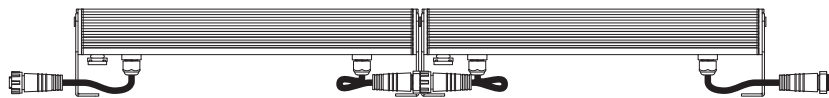

LENGTH OPTIONS

- 7 LEDs / ft**
LED Quantity
- 105-277 V AC / 24V DC**
Operating Voltage
- 4.8W / 7.2W / 9.6W / 12W**
Rated power

LFC GRAZER OUTDOOR SPEC SHEET

LFC-G-0

ORDERING CODE

SERIES	TYPE	LOCATION	OPERATING VOLTAGE	POWER PER FEET	COLOR TEMPERATURE	CONTROL	LENGTH	OPTICS	FINISH	MOUNTING	CONNECTOR	ACCESSORIES
LFC	G-Grazer	O-Outdoor	AC - 105-277V AC DC - 24V DC	4.8W - 4.8 Watts 7.2W - 7.2 Watts 9.6W - 9.6 Watts 12W - 12 Watts	CT22 - 2200K CT27 - 2700K CT30 - 3000K CT35 - 3500K CT40 - 4000K CT50 - 5000K CT57 - 5700K CT60 - 6000K CT65 - 6500K CTBL - Blue CTGR - Green CTRD - Red CTAM - Amber	SW - Switched AN - 0-10V ^A DA - DALI ^A	12 - 12inch / 300mm 24 - 24inch / 600mm 36 - 36inch / 900mm 48 - 48inch / 1200mm	10D* - 10°x10°* 18D - 18°x18° 24D - 24°x24° 32D - 32°x32° 43D - 43°x43° 50D - 50°x50° 20x40D - 20°x40°	BK - Black (Standard) WH - White	SB - Swivel Bracket (Standard) XX - Customized	IP - IP Connector	NA - None JC - Jumper Cable (Standard 24 inches)

Sample: LFC-G-O-DC-4.8W-CT24-DA-12-18D-BK- SB-IP-NA

^A Is only be available for 24V DC.

* represent special order, please contact factory for detail.

DIMENSIONS

CONNECTION OPTIONS

Standard Connection

Jumper Cable (Accessories)

LFC GRAZER OUTDOOR SPEC SHEET

LFC-G-0

MOUNTING OPTIONS

Standard Swivel Bracket