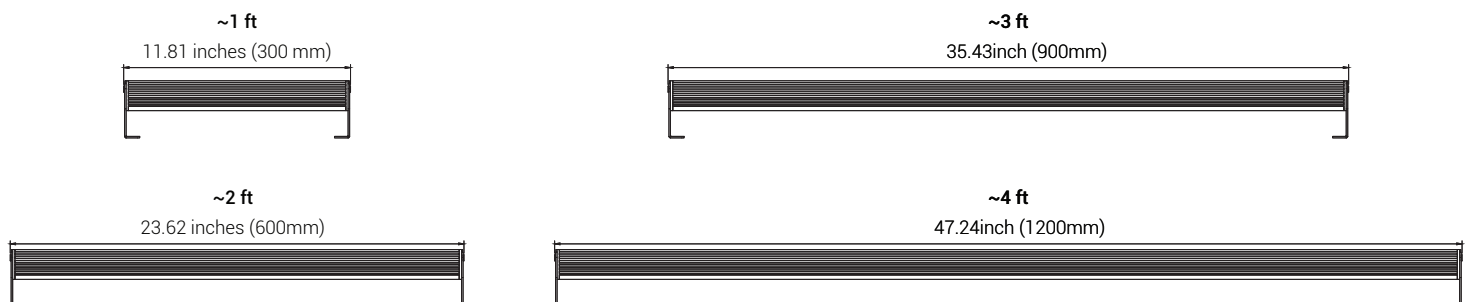

FEATURES

OPERATING VOLTAGES	105–277 V AC / 24V DC
OPERATING TEMPERATURE	-40°C to + 50°C
LIGHT SOURCE	Top quality surface mount LED with variable drive current
COLOR RANGE	Single Color Operation / Custom Color Operation
BEAM ANGLE	10°, 18°, 24°, 32°, 43°, 50°, 20°x40° (* = special order)
CONTROL	Switched, 0-10V Dimming [^] , DALI [^] (^ = 24V DC only)
FIXTURE CONNECTION	Circular waterproof connector
AVAILABLE IP RATING	IP67
CRI	80, 90* (* = special order)
ASHRAE COMPLIANT	4.8 W/ft version meets ASHRAE standards for linear lighting

ELECTRICAL DATA

SYSTEM WATTAGE	4.8W	7.2W	9.6W	12W
Lumen (5000 K)	510 lm	750 lm	970 lm	1200 lm
Amp/ft (@120V)	50 mA	75 mA	100 mA	120 mA
Amp/ft (@230V)	25 mA	38 mA	50 mA	60 mA
Maximum Daisy Chain @ 120 V	175 ft / 50 m	115 ft / 30 m	85 ft / 25 m	70 ft / 20 m
Maximum Daisy Chain @ 230 V	340 ft / 100 m	225 ft / 65 m	160 ft / 50 m	140 ft / 40 m

LENGTH OPTIONS

- 7 LEDs / ft**
LED Quantity
- 105-277 V AC / 24V DC**
Operating Voltage
- 4.8W / 7.2W / 9.6W / 12W**
Rated power

LFC GRAZER OUTDOOR SPEC SHEET

LFC-G-0

ORDERING CODE

SERIES	TYPE	LOCATION	OPERATING VOLTAGE	POWER PER FEET	COLOR TEMPERATURE	CONTROL	LENGTH	OPTICS	FINISH	MOUNTING	CONNECTOR	ACCESSORIES
LFC	G-Grazer	O-Outdoor	AC - 105-277V AC DC - 24V DC	4.8W - 4.8 Watts 7.2W - 7.2 Watts 9.6W - 9.6 Watts 12W - 12 Watts	CT22 - 2200K CT27 - 2700K CT30 - 3000K CT35 - 3500K CT40 - 4000K CT50 - 5000K CT57 - 5700K CT60 - 6000K CT65 - 6500K CTBL - Blue CTGR - Green CTRD - Red CTAM - Amber	SW - Switched AN - 0-10V ^A DA - DALI ^A	12 - 12inch / 300mm 24 - 24inch / 600mm 36 - 36inch / 900mm 48 - 48inch / 1200mm	10D* - 10°x10°* 18D - 18°x18° 24D - 24°x24° 32D - 32°x32° 43D - 43°x43° 50D - 50°x50° 20x40D - 20°x40°	BK - Black (Standard) WH - White	SB - Swivel Bracket (Standard) XX - Customized	IP - IP Connector	NA - None JC - Jumper Cable (Standard 24 inches)