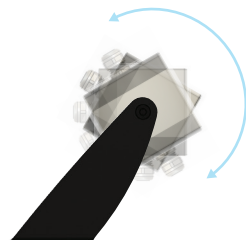

### Application

Spike Mount

180° Angle Swivel Base

Honeycomb Louver (Optional)

Visor (Optional)