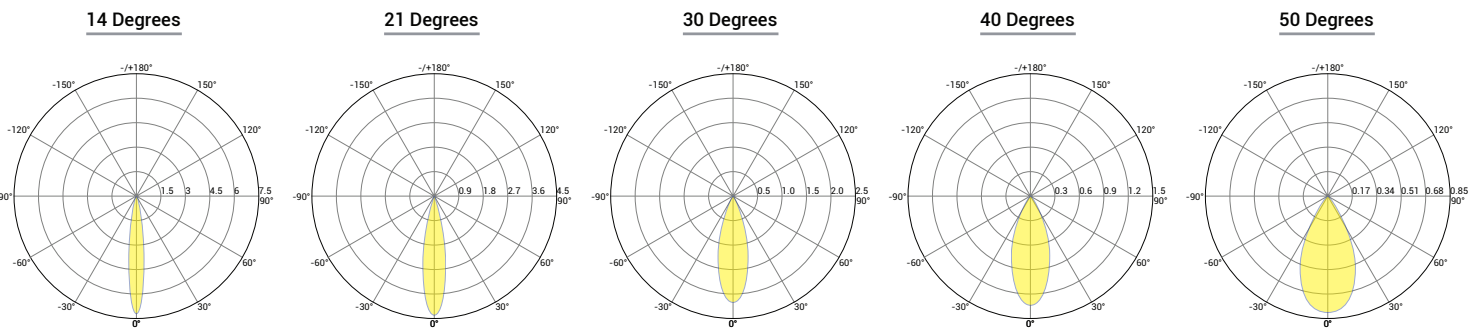

PHOTOMETRIC DATA