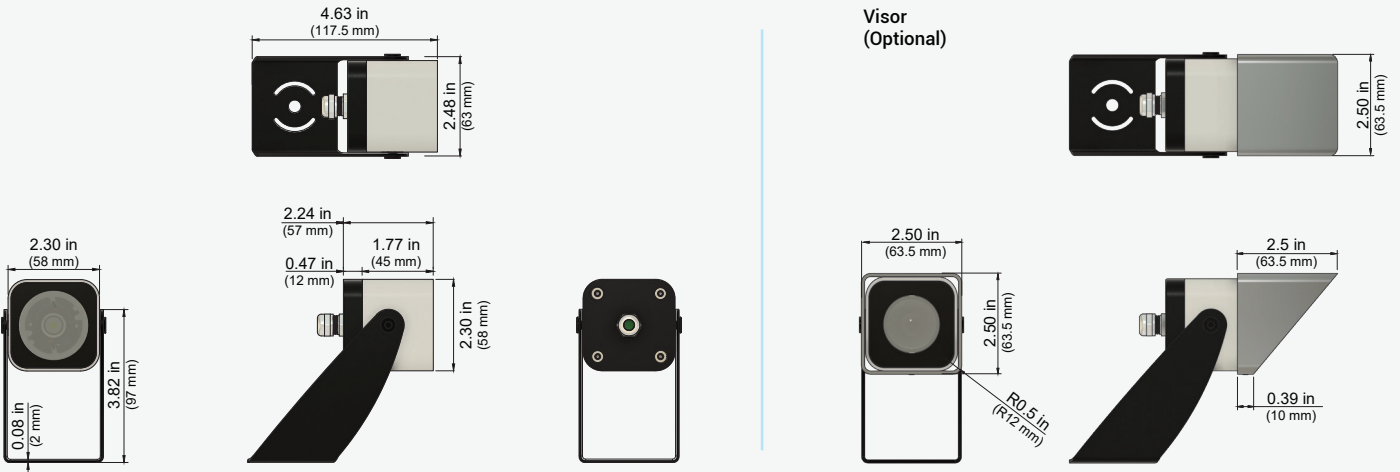

### Application

Spike Mount

180° Angle Swivel Base

Honeycomb Louver (Optional)

Visor (Optional)

## DIMENSIONS