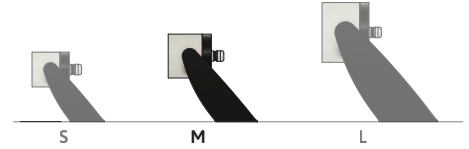

# OAKEN SQUARE MEDIUM DC SPEC SHEET

OAK-Q-M-DC

**IP66**  
WATER  
PROOF

**10 W (CV)**  
**9 W (CC)**

The Oaken series LED spotlights are a practical and aesthetic solution for highlighting outdoor areas. They are available with five optic configurations, ultra narrow, narrow, medium, wide and ultra wide for flexibility. With a chemically sealed glass lens and proprietary moisture barriers, the luminaire is capable of withstanding extreme outdoor conditions with consistent performance.

## SPECIFICATION

	10W (CV)	9W (CC)
<b>OPERATING VOLTAGE</b>	24 VDC	-
<b>OPERATING TEMPERATURE</b>	-20°C to + 50°C	-
<b>CRI</b>	80, 90* (* = special order)	
<b>CONTROL</b>	Switched	Switched, 1-10V, 10V PWM Dimming
<b>INPUT CURRENT</b>	-	492 mA
<b>NO OF LED</b>	1	
<b>LIGHT SOURCE</b>	Cree COB	
<b>CCT</b>	2200K, 2700K, 3000K, 4000K	
<b>BEAM ANGLE</b>	14°, 21°, 30°, 40°, 50°	
<b>FIXTURE CONNECTION</b>	Pigtail	
<b>AVAILABLE IP RATING</b>	IP66	