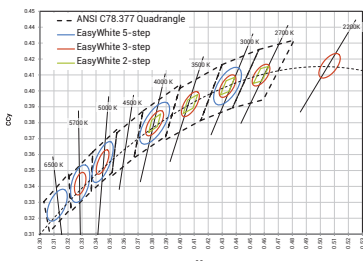

BIN Details (CIE 1931)