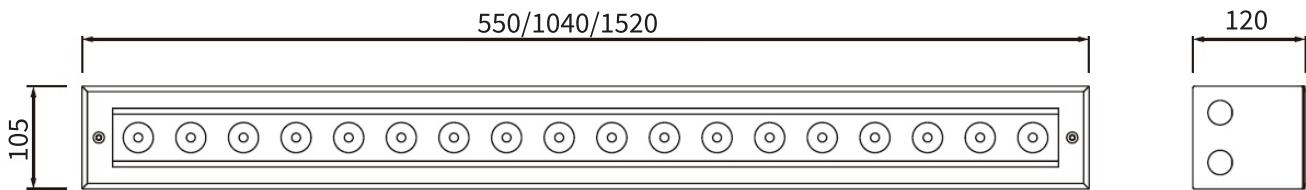

FEATURES

HOUSING	Extruded aluminium
FINISH	Stainless steel
WORKING VOLTAGE	24V DC
RATED POWER	30W, 75W, 100W
BEAM ANGLE	10°, 15°, 10°x 60°, 10°x 80°, 20°x 50°
AVAILABLE LENGTH	550, 1040, 1520mm
MOUNTING	Inground
OPTIC	Tempered glass
DIMENSIONS	550, 1040, 1520(L) x 105(W) x 120(H)
OPERATION TEMP	-20° C - +50° C
STORAGE TEMP	-20° C - +60° C
LAMP LIFE	50,000 hrs
BODY COLOR	Stainless steel
CONTROL	On/Off, DALI, 1-10, Triac

FEATURES

HOUSING	Extruded aluminium
FINISH	Stainless steel
WORKING VOLTAGE	24V DC
RATED POWER	30W, 75W, 100W
BEAM ANGLE	10°, 15°, 10°x 60°, 10°x 80°, 20°x 50°
AVAILABLE LENGTH	550, 1040, 1520mm
MOUNTING	Inground
OPTIC	Tempered glass
DIMENSIONS	550, 1040, 1520(L) x 105(W) x 120(H)
OPERATION TEMP	-20° C - +50° C
STORAGE TEMP	-20° C - +60° C
LAMP LIFE	50,000 hrs
BODY COLOR	Stainless steel
CONTROL	DMX

CREE/LUMILEDS/CITIZEN
LED Quality

24V DC
Working Voltage

30W/75W/100W
Rated power

ELECTRICAL DATA

SUPPLY VOLTAGE	24V DC
COLORS	RGB
CRI	90

ACCESSORY

Honeycomb Louvre

Decorative Plates

DIMENSION

ORDERING LOGIC

PRODUCT	WATTAGE	OPTIC	COLOR TEMPERATURE	VOLTAGE	BODY COLOR	ACCESSORY	CUSTOM
LRO105	30 - 30W	10 - 10°	(RGB) RGB	DC - 24V DC	SS - Stainless steel	HL - Honeycomb Louvre	XX
	75 - 75W	15 - 15°				DP - Decorative Plate	
	100 - 100W	10x60 - 10°x60°					
		10x80 - 10°x80°					
		20x50 - 20°x50°					