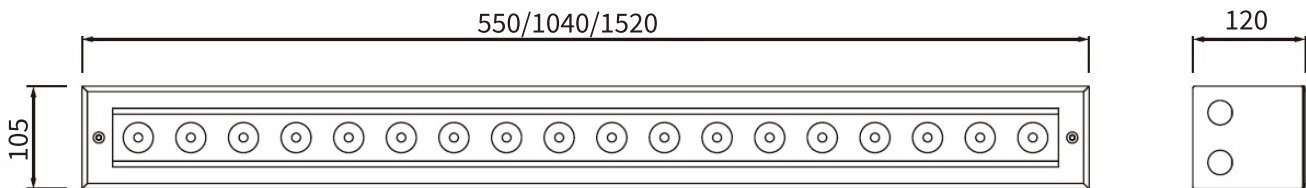

FEATURES

HOUSING	Extruded aluminium
FINISH	Stainless steel
WORKING VOLTAGE	24V DC
RATED POWER	30W, 75W, 100W
BEAM ANGLE	10°, 15°, 10°x 60°, 10°x 80°, 20°x 50°
AVAILABLE LENGTH	550, 1040, 1520mm
MOUNTING	Inground
OPTIC	Tempered glass
DIMENSIONS	550, 1040, 1520(L) x 105(W) x 120(H)
OPERATION TEMP	-20° C - +50° C
STORAGE TEMP	-20° C - +60° C
LAMP LIFE	50,000 hrs
BODY COLOR	Stainless steel
CONTROL	On/Off, DALI, 1-10, Triac

ELECTRICAL DATA

SUPPLY VOLTAGE	24V DC
COLORS	2700K, 3000K, 4000K, 5000K
CRI	90
LUMEN	60lm-90lm @ 3000K

ACCESSORY

Honeycomb Louvre

Decorative Plates

DIMENSION

ORDERING LOGIC

PRODUCT	WATTAGE	OPTIC	COLOR TEMPERATURE	VOLTAGE	BODY COLOR	ACCESSORY	CUSTOM
LRO105	30 - 30W	10 - 10°	(CT27) 2700K	DC - 24V DC	SS - Stainless steel	HL - Honeycomb Louvre	XX
	75 - 75W	15 - 15°	(CT30) 3000K			DP - Decorative Plate	
	100 - 100W	10x60 - 10°x60°	(CT40) 4000K				
		10x80 - 10°x80°	(CT50) 5000K				
		20x50 - 20°x50°					

Sample: LRO105-30-10-CT27-DC-SS-HL-XX

LINEAR RECESSED OUTDOOR SPEC SHEET

LRO-105

YYZ LRO series is the linear recessed fixture build in constant current drive and 485 control module inside rendering it a reliable solution for interactive function between person and light. This IP67 rated fixture has carefully designed embedded parts and is easy to install. It has waterproof design and matching degassing valve make it suitable for application in areas like public square, park, stage, garden etc.

FEATURES

HOUSING	Extruded aluminium
FINISH	Stainless steel
WORKING VOLTAGE	24V DC
RATED POWER	30W, 75W, 100W
BEAM ANGLE	10°, 15°, 10°x 60°, 10°x 80°, 20°x 50°
AVAILABLE LENGTH	550, 1040, 1520mm
MOUNTING	Inground
OPTIC	Tempered glass
DIMENSIONS	550, 1040, 1520(L) x 105(W) x 120(H)
OPERATION TEMP	-20° C - +50° C
STORAGE TEMP	-20° C - +60° C
LAMP LIFE	50,000 hrs
BODY COLOR	Stainless steel
CONTROL	DMX