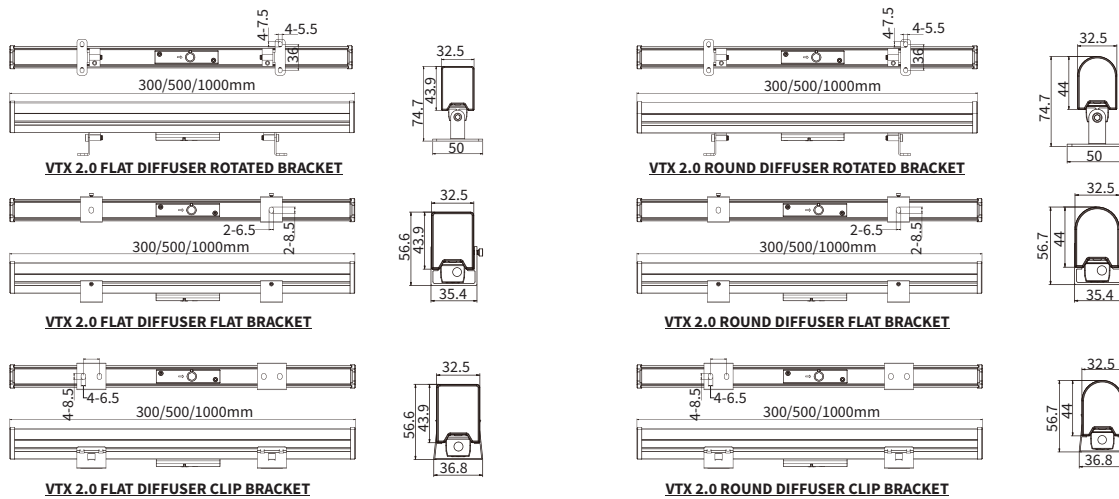

## FEATURES

FINISH	6063 High density extruded aluminum
WORKING VOLTAGE	24VDC, 48VDC
RATED POWER	15W
BEAM ANGLE	150°
AVAILABLE LENGTH	300mm, 500mm, 1000mm
MOUNTING	Surface mounting
OPTIC	Square Acrylic Diffuser, Round Acrylic Diffuser
DIMENSIONS	1000(L) x 32.5(W) x 74.7mm(H)
OPERATION TEMP	-10° C - +50° C
STORAGE TEMP	-30° C - +60° C
LAMP LIFE	50,000 hrs
BODY COLOR	Black, Grey, White
CONTROL	DMX

## DIMENSION

## ORDERING LOGIC

PRODUCT	DIFFUSER	POWER	OPTIC	COLOR TEMPERATURE	VOLTAGE	FIXTURE LENGTH	CONTROL	BODY COLOR	BRACKET TYPE	
VTX-32.5	F - Flat	15 - 15W	150 - 150°	(RGB)	RGB	24 - 24V DC	DMX - DMX	BK - Black GR - Grey WH - White	RB - Rotated Bracket	
	R - Round			(RGBW)	RGBW	48 - 48V DC			50 - 500mm	FB - Flat Bracket
						100 - 1000mm			CB - Clip Bracket	