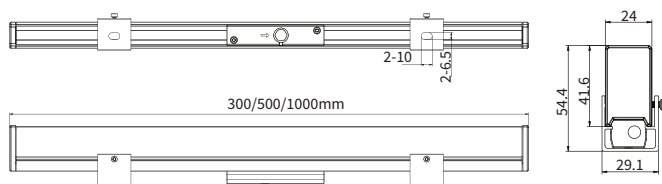

FEATURES

FINISH	6063 High density extruded aluminum
WORKING VOLTAGE	24VDC, 48VDC
RATED POWER	15W
BEAM ANGLE	120°
AVAILABLE LENGTH	300mm, 500mm, 1000mm
MOUNTING	Surface mounting
OPTIC	Square Acrylic Diffuser, Round Acrylic Diffuser
DIMENSIONS	1000(L) x 24(W) x 54.4mm(H)
OPERATION TEMP	-10° C - +50° C
STORAGE TEMP	-30° C - +60° C
LAMP LIFE	50,000 hrs
BODY COLOR	Black, Grey, White
CONTROL	On/Off

VTX 24 SM FLAT BRACKET

VTX 24 SM CLIP BRACKET

ORDERING LOGIC

PRODUCT	DIFFUSER	POWER	OPTIC	COLOR TEMPERATURE	VOLTAGE	FIXTURE LENGTH	CONTROL	BODY COLOR	BRACKET TYPE	
VTX-24	F - Flat	15 - 15W	120 - 120°	(CT27)	2700K	24 - 24V DC	30 - 300mm	SW - On/Off	BK - Black	FB - Flat Bracket
				(CT30)	3000K	48 - 48V DC	50 - 500mm		GR - Grey	CB - Clip Bracket
	R - Round	(CT40)	4000K	100 - 1000mm	WH - White					
		(CT50)	5000K							
		(CT57)	5700K							