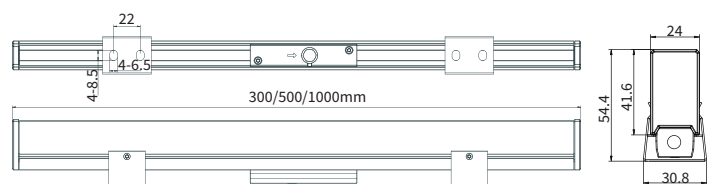

FEATURES

FINISH	6063 High density extruded aluminum
WORKING VOLTAGE	24VDC, 48VDC
RATED POWER	15W
BEAM ANGLE	120°
AVAILABLE LENGTH	300mm, 500mm, 1000mm
MOUNTING	Surface mounting
OPTIC	Square Acrylic Diffuser, Round Acrylic Diffuser
DIMENSIONS	1000(L) x 24(W) x 54.4mm(H)
OPERATION TEMP	-10° C - +50° C
STORAGE TEMP	-30° C - +60° C
LAMP LIFE	50,000 hrs
BODY COLOR	Black, Grey, White
CONTROL	On/Off

VTX 24 SM FLAT BRACKET

VTX 24 SM CLIP BRACKET

ORDERING LOGIC

PRODUCT	DIFFUSER	POWER	OPTIC	COLOR TEMPERATURE	VOLTAGE	FIXTURE LENGTH	CONTROL	BODY COLOR	BRACKET TYPE	
VTX-24	F - Flat	15 - 15W	120 - 120°	(CT27)	2700K	24 - 24V DC	30 - 300mm	SW - On/Off	BK - Black	FB - Flat Bracket
				(CT30)	3000K	48 - 48V DC	50 - 500mm		GR - Grey	CB - Clip Bracket
	R - Round	(CT40)	4000K	100 - 1000mm	WH - White					
		(CT50)	5000K							
		(CT57)	5700K							