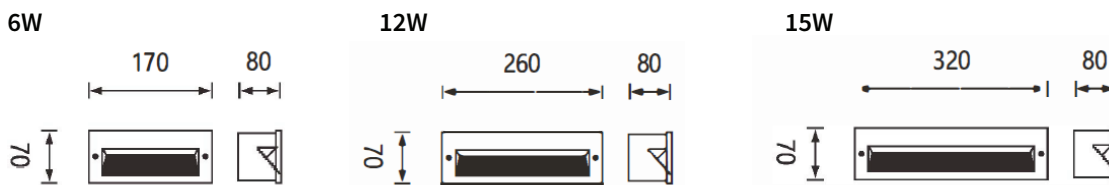

FEATURES

HOUSING	Die-cast aluminum
FINISH	Black, Grey
RATED POWER	6W, 12W, 15W
WORKING VOLTAGE	100-277V ac, 24V dc
RADIANCE ANGLE	45°
MOUNTING	Wall recessed
LAMP LIFE	50,000 hrs
DIMENSIONS	260, 275x70, 145x80, 113mm
OPERATION TEMP	-30° C - +50° C
CONTROL	On/Off, Dimmable

V 277V AC / 24V DC
Working Voltage

W 6/12/15W
Rated power

ELECTRICAL DATA

RATED POWER	6W, 12W, 15W
COLORS	2700K, 3000K, 4000K, 5000K
CRI	80
LUMEN OUTPUT	80-90lm/W

DIMENSION

ORDERING LOGIC

PRODUCT	POWER	COLOR TEMPERATURE		VOLTAGE	DRIVER	BODY COLOR	CUSTOM
DWN	6 - 6W	(CT27)	2700K	AC - 100-277AC	ND - Non Dimmable	BK - Black	XXX
	12 - 12W	(CT30)	3000K	DC - 24V DC	DI - Dimmable	GR - Grey	
	15 - 15W	(CT40)	4000K				
		(CT50)	5000K				