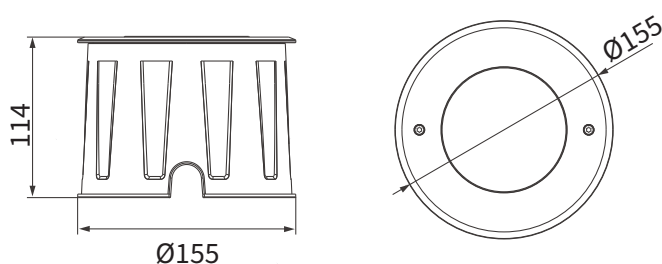

FEATURES

MATERIAL	STAINLESS STEEL
WORKING VOLTAGE	24V DC
RATED POWER	10W
BEAM ANGLE	20°/30°/40°/30°x60°/40°x85°/50°x95°
LAMP LIFE	50,000 HRS
MOUNTING	FLOOR RECESSED
DIMENSIONS	Ø155x114mm
OPERATION TEMP	-20° C - +50° C
BODY COLOR	STAINLESS STEEL

Bullseyes Louver

ORDERING LOGIC

PRODUCT	WATTAGE	COLOR TEMPERATURE	VOLTAGE	BEAM ANGLE	FINISH	ACCESSORIES	CUSTOM
TRS 155	10 - 10W	(CT27) 2700K	24 - 24V DC	20 - 20°	SS - Stainless Steel	BL - Bullseyes Louver	XX - XX
		(CT30) 3000K		30 - 30°			
		(CT40) 4000K		40 - 40°			
		(CT50) 5000K		30x60 - 30°x60°			
		(CT60) 6000K		40x85 - 40°x85°			
				50x95 - 50°x95°			