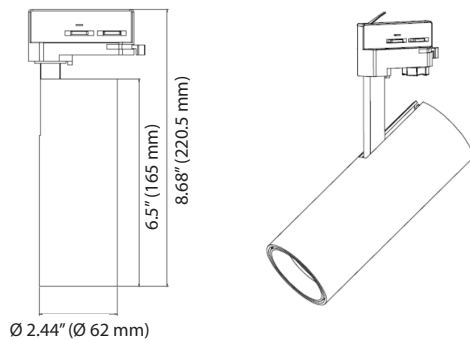

DIMENSIONS