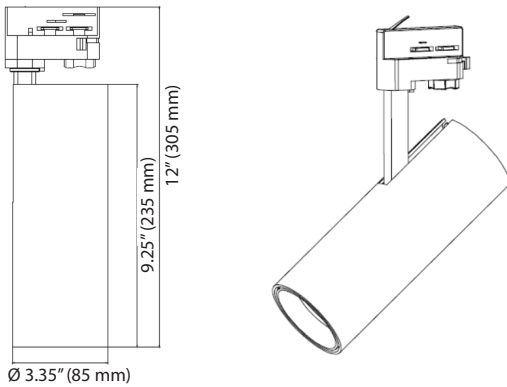

DIMENSIONS