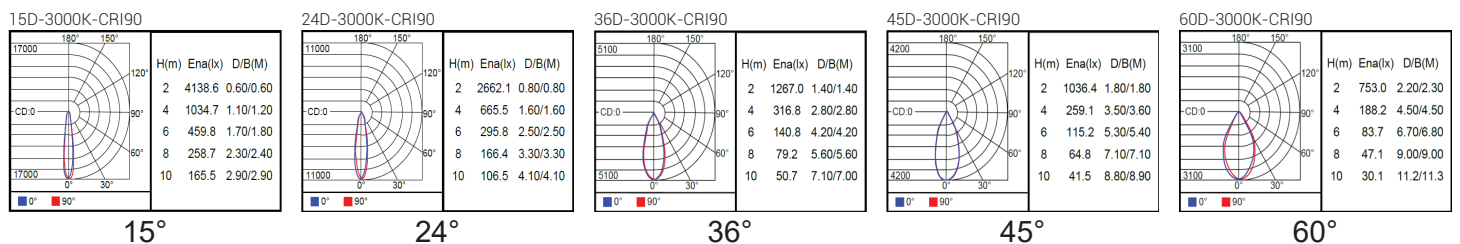

ATHENA TRACK LIGHT SPEC SHEET

AT-TR-30W

SPECIFICATION

LED TYPE	COB
POWER	30 W
INSTALLATION	Track mounted
MATERIAL	Aluminum
FINISH	White, black, or grey powder coat
DELIVERED LUMENS	2700 lm
SYSTEM EFFICIENCY	90 lm/W
LED DRIVER	Integral

PACKAGING

NEW WEIGHT LAMP	2.76 lb (1.25 kg)
GROSS WEIGHT CARTON	39.15 lb (17.76 kg)
MASTER CARTON DIMENSIONS	17.32 x 13.19 x 14.57 inches (440 x 335 x 370 mm)
QUANTITY PER CARTON	12

ORDERING CODE

PRODUCT SERIES	TYPE	POWER	COLOR TEMPERATURE	BEAM	LENS	CONTROL	VOLTAGE	FINISH	ACCESSORIES
AT	TR - Track Light	30W - 30 WATTS	CT30 - 3000K CT35 - 3500K CT40 - 4000K (Selectable)	15D - 15° 24D - 24° 36D - 36° 45D - 45° 60D - 60°	FR - Frosted (Standard) CL - Clear (Optional)	TRI - TRIAC	120V - 120V	WH - White BK - Black GR - Grey	NA - No Accessories HC - Honey Comb SNT - Snoot

Sample: AT-TR-30W-CT30-15D-FR-TRI-120V-HW-NA

DIMENSIONS

DIAGRAM