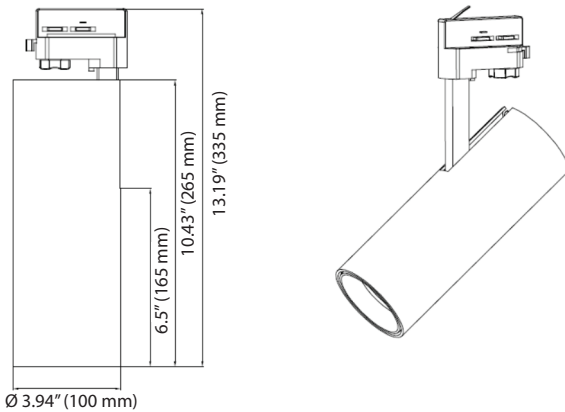

DIMENSIONS

DIAGRAM