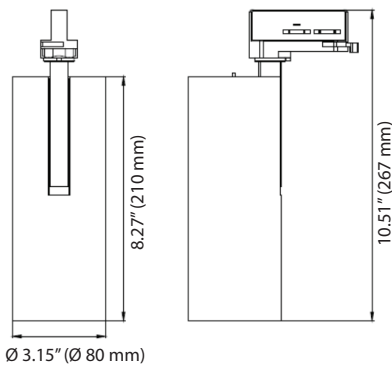

DIMENSIONS