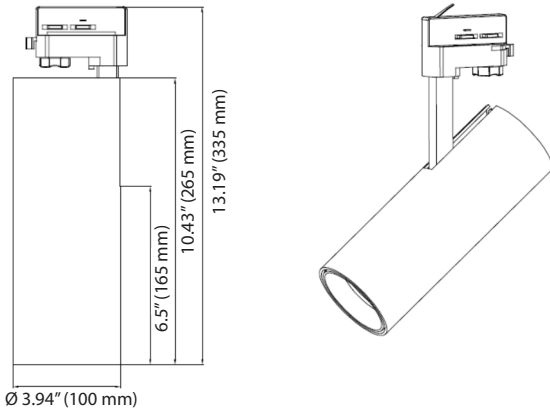

DIMENSIONS

DIAGRAM