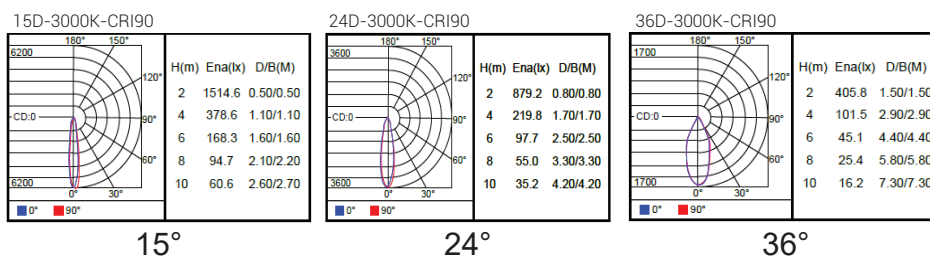

The light head pivots through 90° and rotates through 355°. The housing is made of die-cast aluminum and powder-coated. The frosted lens is standard, and the clear glass lens is optional. The lumen output is based on 3000K CCT, with CRI >90.

1 LED
LED Quantity

120V
Operating Voltage

10W / 20W / 30W / 40W / 50W
Rated power

ELECTRICAL DATA

AVAILABLE WATTAGES	10W / 20W / 30W / 40W / 50W
EFFICACY	120 lm/W
OPERATING VOLTAGE	120V
CRI	>90

BODY FINISH

PACKAGING

NEW WEIGHT LAMP	0.97 lb (0.44 kg)
GROSS WEIGHT CARTON	21.69 lb (9.84 kg)
MASTER CARTON DIMENSIONS	15.75 x 8.27 x 10.94 inches (400 x 210 x 278 mm)
QUANTITY PER CARTON	12

ORDERING CODE

PRODUCT SERIES	TYPE	POWER	COLOR TEMPERATURE	BEAM	LENS	CONTROL	VOLTAGE	FINISH	ACCESSORIES
AT	TR - Track Light	10W - 10 WATTS	CT30 - 3000K CT35 - 3500K CT40 - 4000K (Selectable)	15D - 15° 24D - 24° 36D - 36°	FR - Frosted (Standard) CL - Clear (Optional)	TRI - TRIAC	120V - 120V	WH - White BK - Black GR - Grey	NA - No Accessories HC - Honey Comb SNT - Snoot

Sample: AT-TR-10W-CT30-15D-FR-TRI-120V-HW-NA

DIMENSIONS

PHOTOMETRIC DATA

ATHENA TRACK LIGHT SPEC SHEET

AT-TR-20W

SPECIFICATION

LED TYPE	COB
POWER	20 W
INSTALLATION	Track mounted
MATERIAL	Aluminum
FINISH	White, black, or grey powder coat
DELIVERED LUMENS	1800 lm
SYSTEM EFFICIENCY	90 lm/W
LED DRIVER	Integral