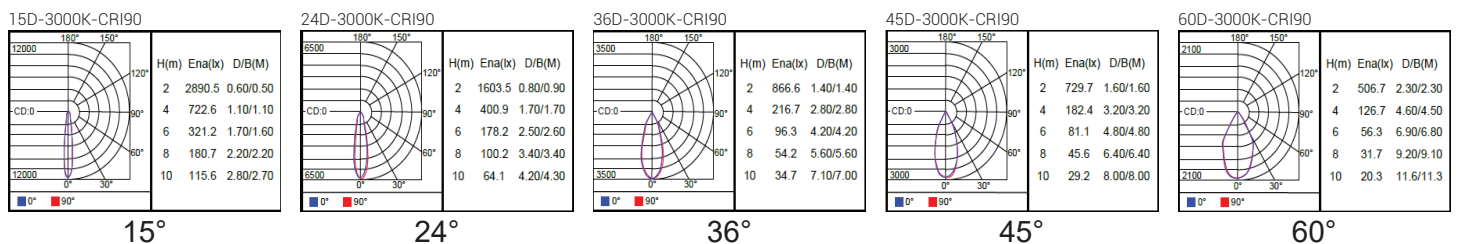

ATHENA TRACK LIGHT SPEC SHEET

AT-TR-20W

SPECIFICATION

LED TYPE	COB
POWER	20 W
INSTALLATION	Track mounted
MATERIAL	Aluminum
FINISH	White, black, or grey powder coat
DELIVERED LUMENS	1800 lm
SYSTEM EFFICIENCY	90 lm/W
LED DRIVER	Integral

PACKAGING

NEW WEIGHT LAMP	1.81 lb (0.82 kg)
GROSS WEIGHT CARTON	32.12 lb (14.5 kg)
MASTER CARTON DIMENSIONS	17.32 x 13.19 x 14.57 inches (440 x 335 x 370 mm)
QUANTITY PER CARTON	12

ORDERING CODE

PRODUCT SERIES	TYPE	POWER	COLOR TEMPERATURE	BEAM	LENS	CONTROL	VOLTAGE	FINISH	ACCESSORIES
AT	TR - Track Light	20W - 20 WATTS	CT30 - 3000K CT35 - 3500K CT40 - 4000K (Selectable)	15D - 15° 24D - 24° 36D - 36° 45D - 45° 60D - 60°	FR - Frosted (Standard) CL - Clear (Optional)	TRI - TRIAC	120V - 120V	WH - White BK - Black GR - Grey	NA - No Accessories HC - Honey Comb SNT - Snoot

Sample: AT-TR-20W-CT30-15D-FR-TRI-120V-HW-NA

DIMENSIONS

DIAGRAM