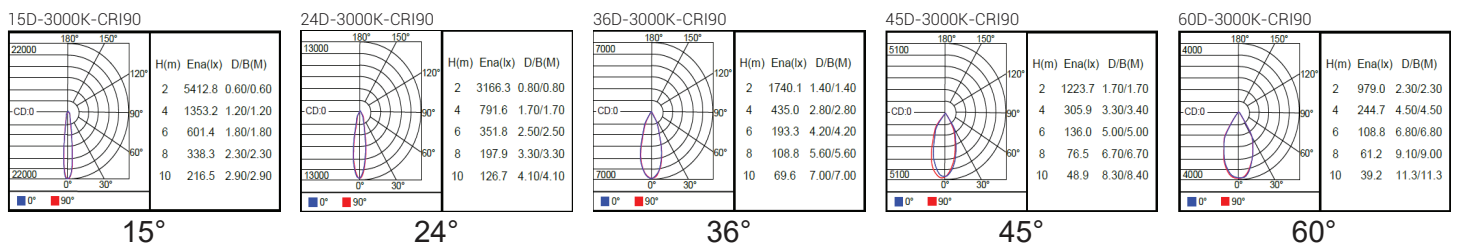

ATHENA TRACK LIGHT SPEC SHEET

AT-TR-40W

SPECIFICATION

LED TYPE	COB
POWER	40 W
INSTALLATION	Track mounted
MATERIAL	Aluminum
FINISH	White, black, or grey powder coat
DELIVERED LUMENS	3600 lm
SYSTEM EFFICIENCY	90 lm/W
LED DRIVER	Integral

PACKAGING

NEW WEIGHT LAMP	3.59 lb (1.63 kg)
GROSS WEIGHT CARTON	39.79 lb (18.05 kg)
MASTER CARTON DIMENSIONS	17.32 x 13.19 x 14.57 inches (440 x 335 x 370 mm)
QUANTITY PER CARTON	12

ORDERING CODE

PRODUCT SERIES	TYPE	POWER	COLOR TEMPERATURE	BEAM	LENS	CONTROL	VOLTAGE	FINISH	ACCESSORIES
AT	TR - Track Light	40W - 40 WATTS	CT30 - 3000K CT35 - 3500K CT40 - 4000K	15D - 15° 24D - 24° 36D - 36° 45D - 45° 60D - 60°	FR - Frosted (Standard) CL - Clear (Optional)	TRI - TRIAC	120V - 120V	WH - White BK - Black GR - Grey	NA - No Accessories HC - Honey Comb SNT - Snoot

Sample: AT-TR-40W-CT30-15D-FR-TRI-120V-HW-NA

DIMENSIONS

DIAGRAM