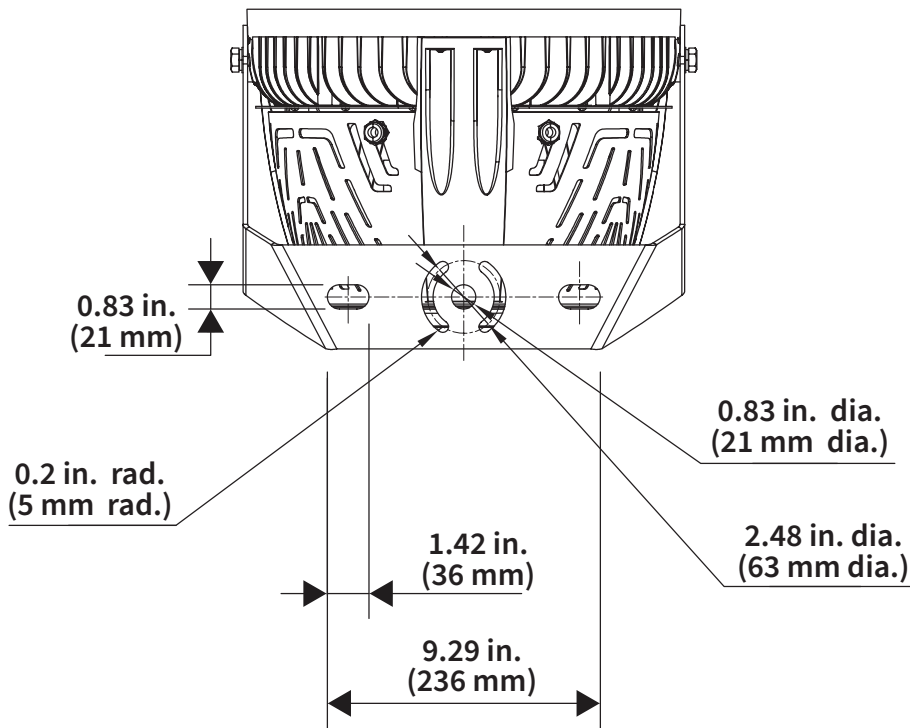

SPORTS FLOOD LIGHT - S.1 CONTENDER

SFL-COT

YOKE DIMENSIONS

300-600W