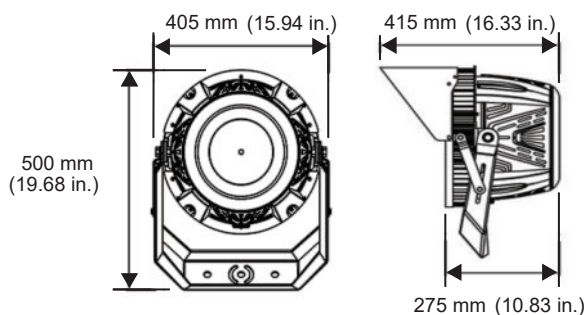

DIMENSIONS