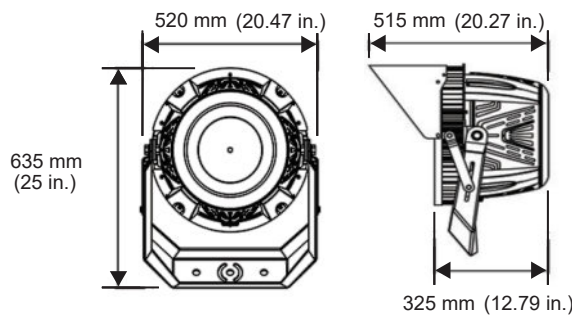

DIMENSIONS