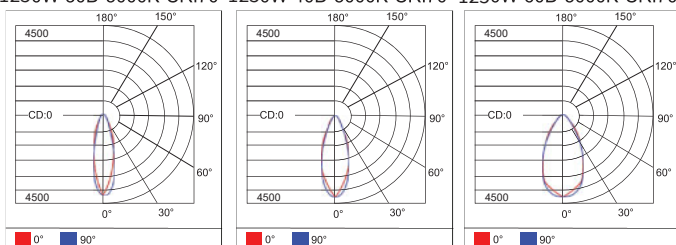

Sample: SFL-COT-UNV-70- 750W-CT30-DIM-30D-BK-YK-NA

DIMENSIONS

PHOTOMETRIC DATA

SPORTS FLOOD LIGHT - S.1 CONTENDER

SFL-COT

PRODUCT INFORMATION

1200W

LED MANUFACTURER	OSRAM
LED DRIVER	Integral Inventronics - @ 600W Remote
MOUNTING	Yoke (standard) or Slip fitter
ENCLOSURE	Die-cast aluminum
FINISH	Powder coat
RATED POWER	1200W
FIXTURE LUMEN OUTPUT	156,000 lm
SYSTEM EFFICIENCY	130 lm/W

PACKAGING

NEW WEIGHT	19.5 kg / 42.99 lbs
GROSS CARTON WEIGHT	25 kg / 55.12 lbs
MASTER CARTON DIMENSIONS	620 x 570 x 415 mm / 24.4 x 22.4 x 16.34 in
QUANTITY PER CARTON	1

ORDERING CODE

PRODUCT SERIES	TYPE	VOLTAGE	CRI	POWER	COLOR TEMPERATURE	DIMMING	BEAM ANGLES	FINISH	MOUNTING	ACCESSORIES
SFL	COT - Contender	UNV - 120-277V HV - 277-480V	70	1200W- 1200 Watts	CT30 3000K CT40 4000K CT50 5000K CT57 5700K	DIM - 0-10V	15D - 15° 20D - 20° 25D - 25° 40D - 40° 60D - 60° 80D - 80°	BK - Black	YK - Yoke Mount (Standard) SF - Slip Fitter	NA - No Accessories LAD - Laser Aiming Device DMX - DMX Interface

Sample: SFL-COT-UNV-70- 1200W-CT30-DIM-30D-BK-YK-NA

DIMENSIONS

PHOTOMETRIC DATA

1250W-30D-5000K-CRI70 1250W-40D-5000K-CRI70 1250W-60D-5000K-CRI70

SPORTS FLOOD LIGHT - S.1 CONTENDER

SFL-COT

EPA

300-600W