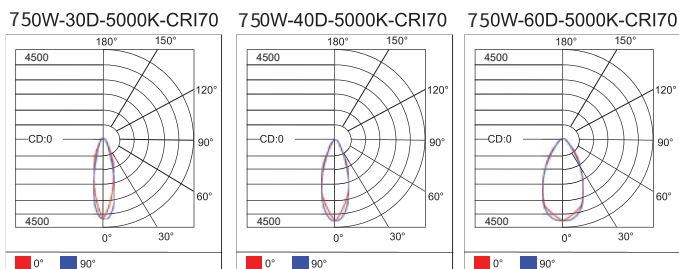

ORDERING CODE

PRODUCT SERIES	TYPE	VOLTAGE	CRI	POWER	COLOR TEMPERATURE	DIMMING	BEAM ANGLES	FINISH	MOUNTING	ACCESSORIES
SFL	COT - Contender	UNV - 120-277V	70	750W - 750 Watts	CT30 3000K	DIM - 0-10V	15D - 15°	BK - Black	YK - Yoke Mount (Standard) SF - Slip Fitter	NA - No Accessories LAD - Laser Aiming Device DMX - DMX Interface
				1000W - 1000 Watts	CT40 4000K		20D - 20°			
		HV - 277-480V	CT50 5000K	25D - 25°						
			CT57 5700K	40D - 40°						
				60D - 60° 80D - 80°						

Sample: SFL-COT-UNV-70- 750W-CT30-DIM-30D-BK-YK-NA

DIMENSIONS

PHOTOMETRIC DATA

SPORTS FLOOD LIGHT - S.1 CONTENDER

SFL-COT

PRODUCT INFORMATION

1200W

LED MANUFACTURER	OSRAM
LED DRIVER	Integral Inventronics - @ 600W Remote
MOUNTING	Yoke (standard) or Slip fitter
ENCLOSURE	Die-cast aluminum
FINISH	Powder coat
RATED POWER	1200W
FIXTURE LUMEN OUTPUT	156,000 lm
SYSTEM EFFICIENCY	130 lm/W