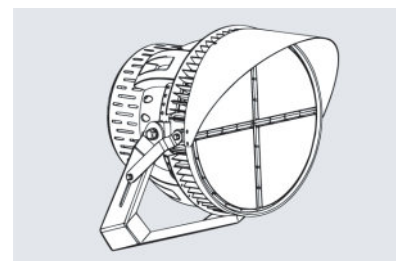

CERTIFICATIONS AND WARRANTY

CE, cUL, FCC, and DLC Listed with 6 years warranty.

Yoke (Standard): Mounting Options