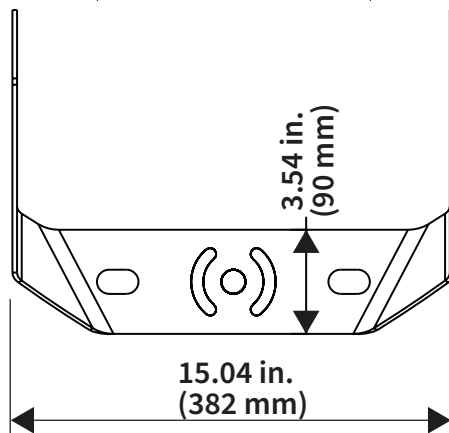

PACKAGING

NEW WEIGHT	19.5 kg / 42.99 lbs
GROSS CARTON WEIGHT	25 kg / 55.12 lbs
MASTER CARTON DIMENSIONS	620 x 570 x 415 mm / 24.4 x 22.4 x 16.34 in
QUANTITY PER CARTON	1

ORDERING CODE

PRODUCT SERIES	TYPE	VOLTAGE	CRI	POWER	COLOR TEMPERATURE	DIMMING	BEAM ANGLES	FINISH	MOUNTING	ACCESSORIES
SFL	COT - Contender	UNV - 120-277V HV - 277-480V	70	1200W- 1200 Watts	CT30 3000K CT40 4000K CT50 5000K CT57 5700K	DIM - 0-10V	15D - 15° 20D - 20° 25D - 25° 40D - 40° 60D - 60° 80D - 80°	BK - Black	YK - Yoke Mount (Standard) SF - Slip Fitter	NA - No Accessories LAD - Laser Aiming Device DMX - DMX Interface

Sample: SFL-COT-UNV-70- 1200W-CT30-DIM-30D-BK-YK-NA

DIMENSIONS

PHOTOMETRIC DATA

1250W-30D-5000K-CRI70 1250W-40D-5000K-CRI70 1250W-60D-5000K-CRI70

SPORTS FLOOD LIGHT - S.1 CONTENDER

SFL-COT

EPA

300-600W

EPA: 0.113 m² | 1.21 ft²

750-1200W

EPA: 0.168 m² | 1.81 ft²

SPORTS FLOOD LIGHT - S.1 CONTENDER

SFL-COT

SPORTS FLOOD LIGHT - S.1 CONTENDER

SFL-COT

YOKE DIMENSIONS

300-600W

SPORTS FLOOD LIGHT - S.1 CONTENDER

SFL-COT

YOKE DIMENSIONS

750-1250W

SPORTS FLOOD LIGHT - S.1 CONTENDER

SFL-COT

SLIP FITTER DIMENSIONS