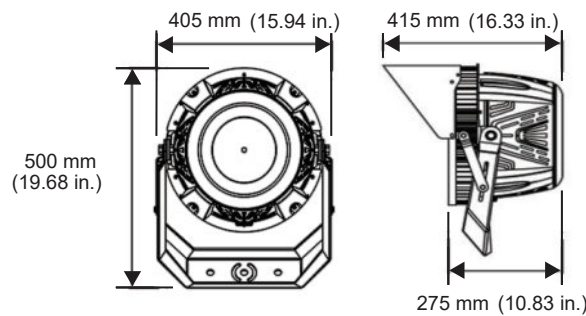

DIMENSIONS