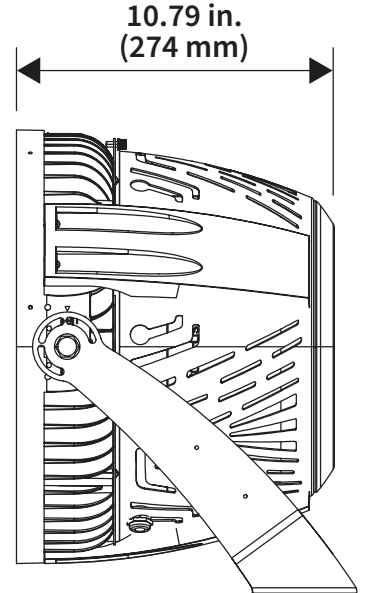

SPORTS FLOOD LIGHT - S.1 CONTENDER

SFL-COT

YOKE DIMENSIONS

300-600W