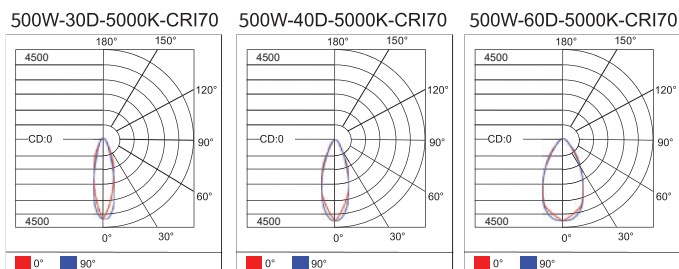

PHOTOMETRIC DATA