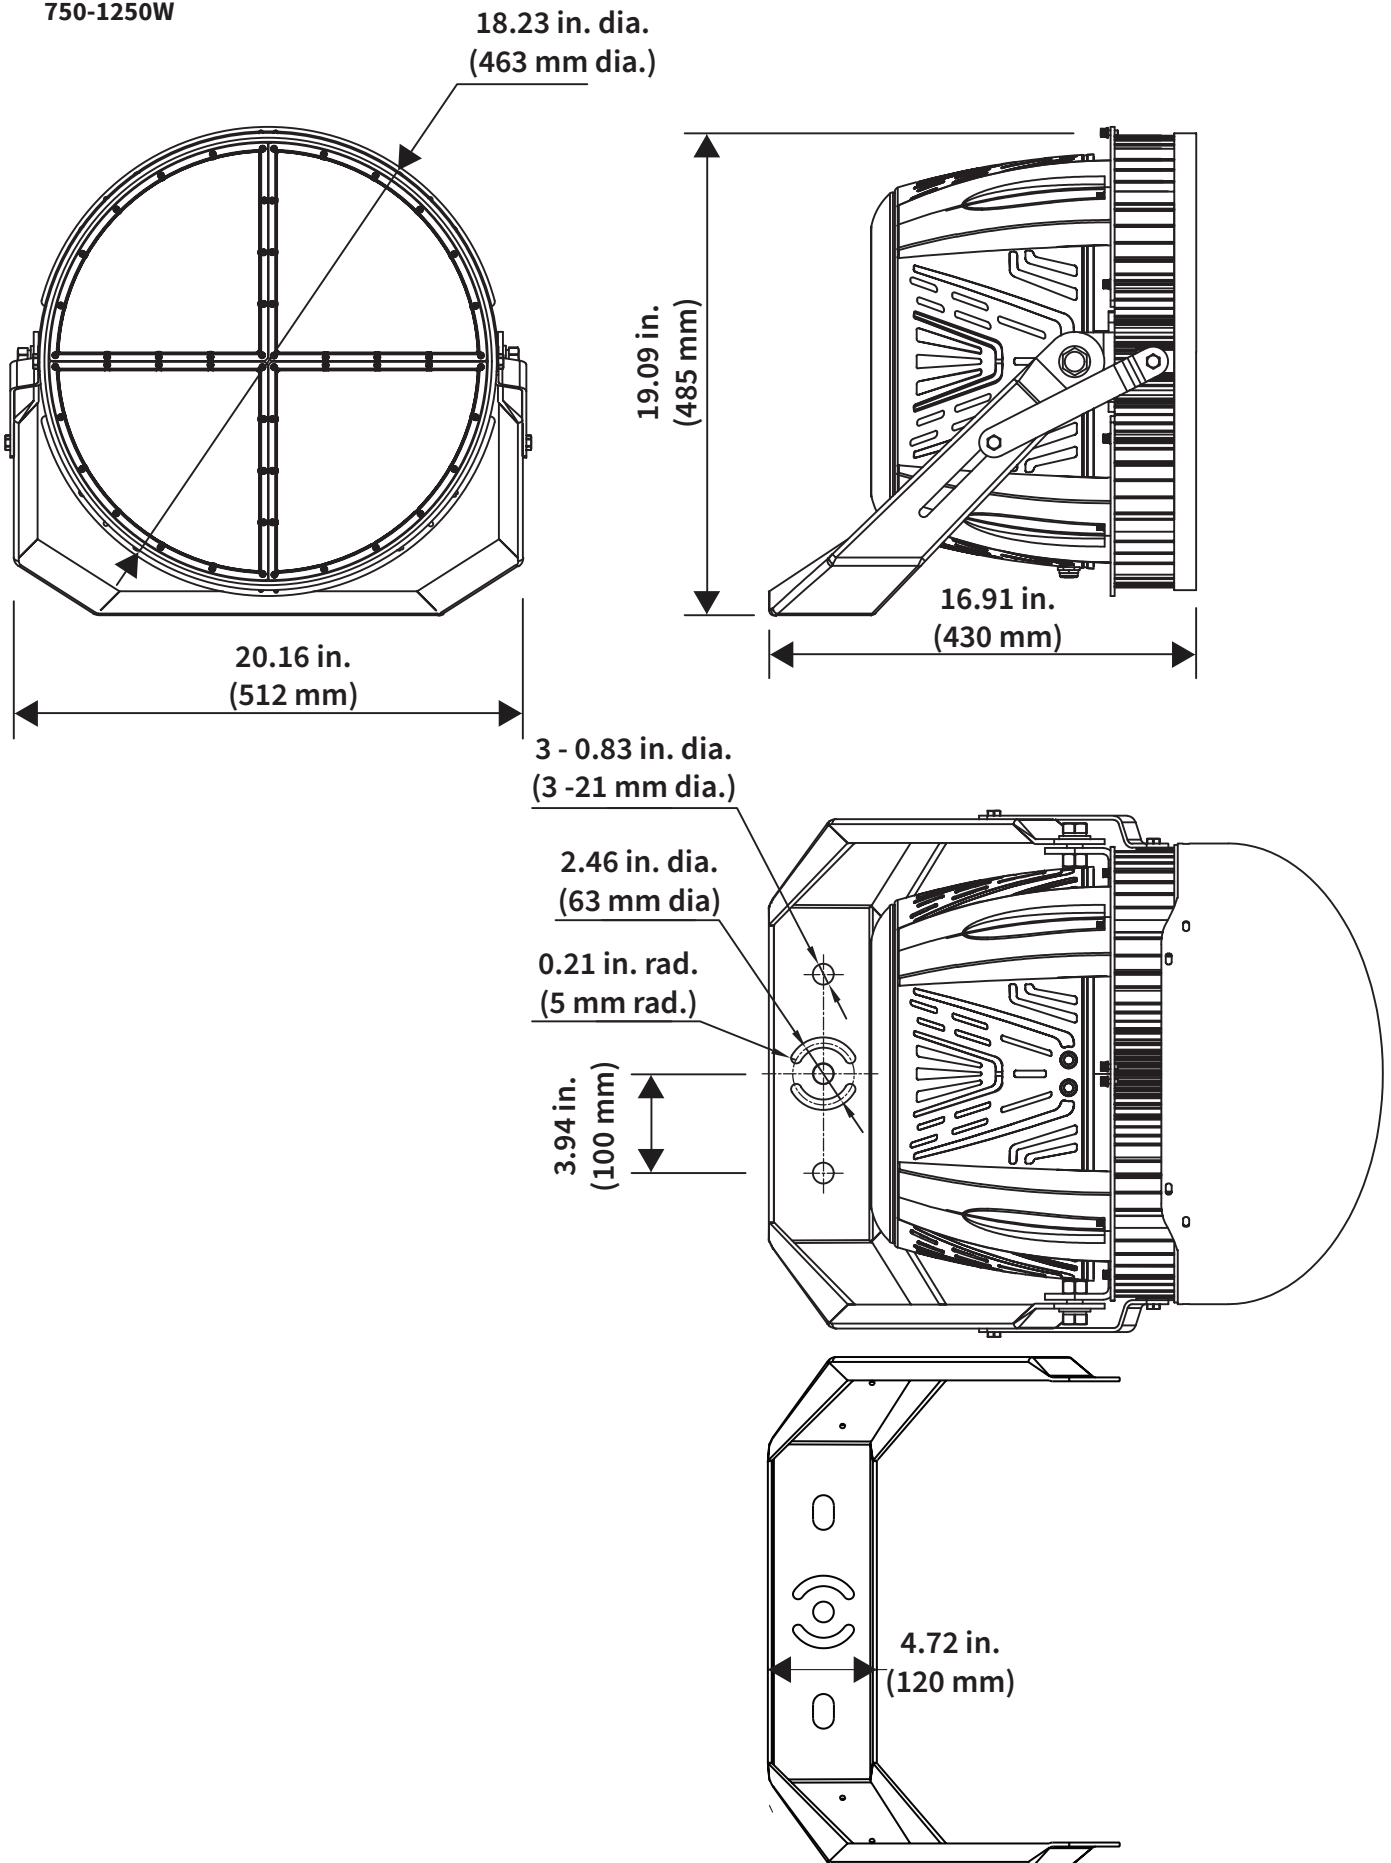

300-600W

SPORTS FLOOD LIGHT - S.1 CONTENDER

SFL-COT

YOKE DIMENSIONS

750-1250W

SPORTS FLOOD LIGHT - S.1 CONTENDER

SFL-COT

SLIP FITTER DIMENSIONS