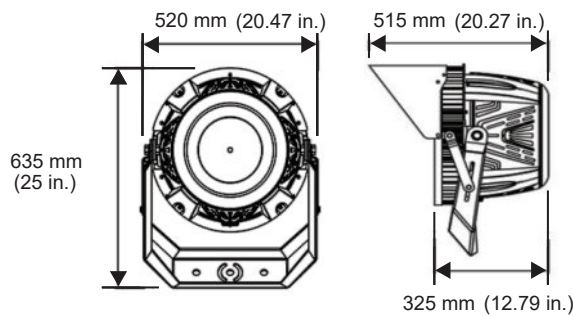

DIMENSIONS