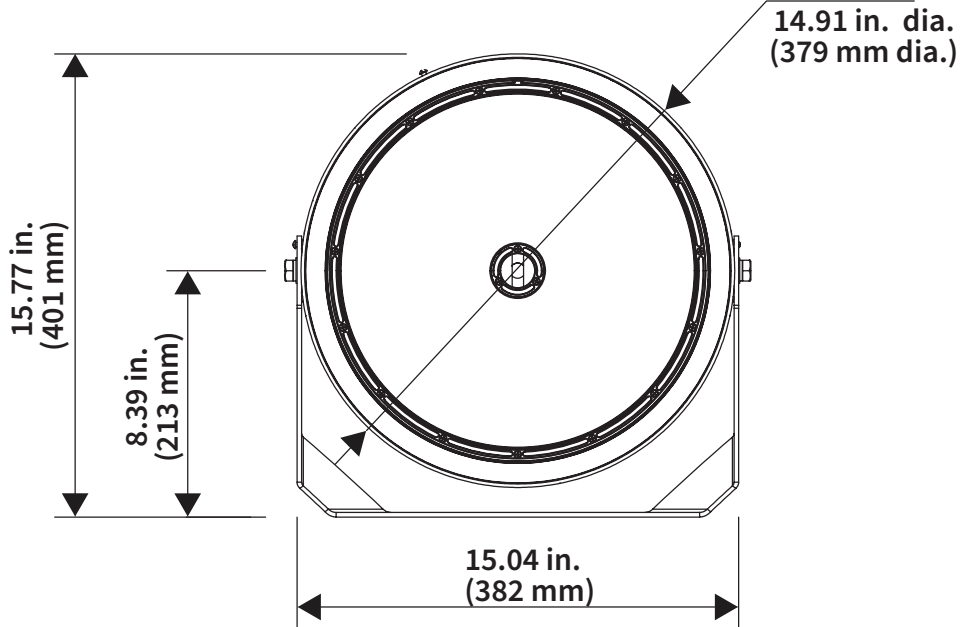

SPORTS FLOOD LIGHT - S.1 CONTENDER

SFL-COT

YOKE DIMENSIONS

300-600W