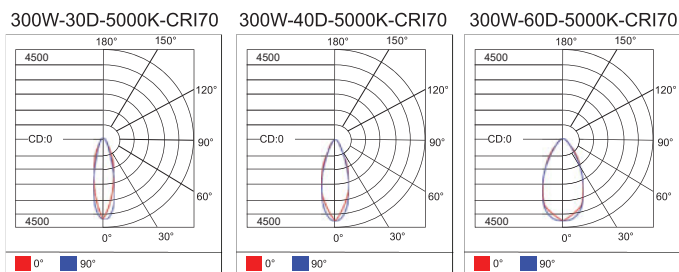

ORDERING CODE

PRODUCT SERIES	TYPE	VOLTAGE	CRI	POWER	COLOR TEMPERATURE	DIMMING	BEAM ANGLES	FINISH	MOUNTING	ACCESSORIES
SFL	COT - Contender	UNV - 120-277V HV - 277-480V	70	300W - 300 Watts 400W - 400 Watts	CT30 3000K CT40 4000K CT50 5000K CT57 5700K	DIM - 0-10V	30D - 30° 40D - 40° 60D - 60°	BK - Black	YK - Yoke Mount (Standard) SF - Slip Fitter	NA - No Accessories LAD - Laser Aiming Device DMX - DMX Interface

Sample: SFL-COT-UNV-70- 300W-CT30-DIM-30D-BK-YK-NA

DIMENSIONS

PHOTOMETRIC DATA

SPORTS FLOOD LIGHT - S.1 CONTENDER

SFL-COT

PRODUCT INFORMATION	500W	600W
LED MANUFACTURER	Philips	
LED DRIVER	Integral Inventronics	
MOUNTING	Yoke (standard) or Slip fitter	
ENCLOSURE	Die-cast aluminum	
FINISH	Powder coat	
RATED POWER	500W	600W
FIXTURE LUMEN OUTPUT	77,500 lm	90,000 lm
SYSTEM EFFICIENCY	155 lm/W	150 lm/W