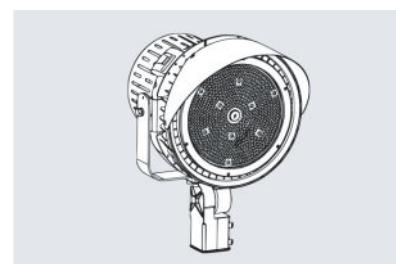

Slip Fitter: Mounting Options