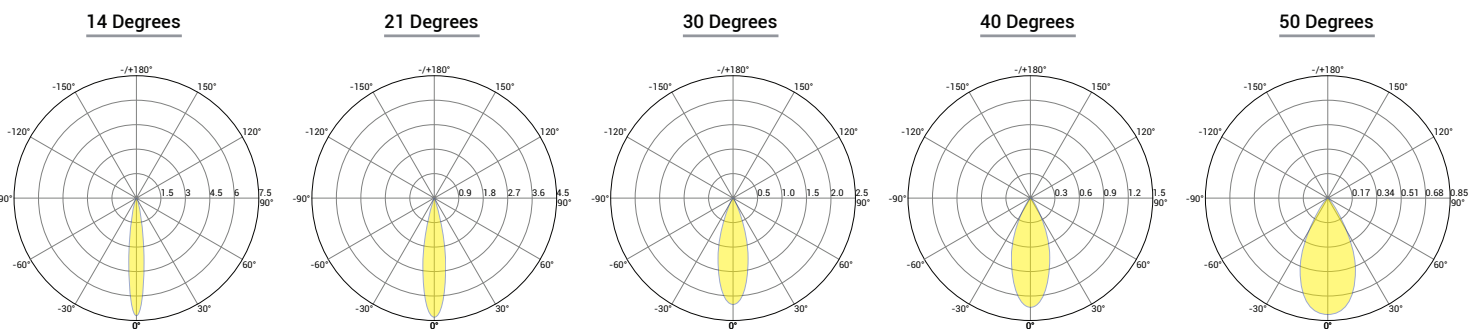

OAKEN ROUND MEDIUM DC SPEC SHEET

OAK-R-M-DC

ORDERING CODE

PRODUCT SERIES	TYPE	SIZE	POWER	COLOR TEMPERATURE	BEAM ANGLE	MOUNTING	VOLTAGE	ACCESSORIES
OAK - Oaken	R - Round	M - Medium	9W - 9 Watts (CT) 10W - 10 Watts (CV)	CT22 - 2200K CT27 - 2700K CT30 - 3000K CT40 - 4000K	14D - 14 Degree 21D - 21 Degree 30D - 30 Degree 40D - 40 Degree 50D - 50 Degree	SM - Surface Mount SP - Spike Mount	DC - 24 VDC	N - None H - Honeycomb V - Visor
						FIXTURE FINISHING		
						BODY FINISH	TRIM FINISH	
						BWH - White BBL - Black BSL - Silver BCM - Custom	TWH - White TBL - Black TSL - Silver TGL - Gold TCM - Custom	

Sample: OAK-R-M-10W-CT22-14D-SM-DC-H-BWH-TBL

DIMENSIONS

PHOTOMETRIC DATA

BIN Details (CIE 1931)

Spectral Distribution

RELATED PRODUCTS

OAK - Round Medium - AC