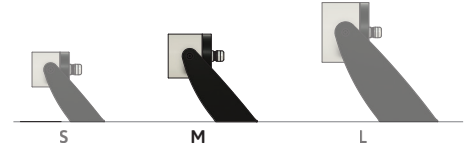

# OAKEN ROUND MEDIUM DC SPEC SHEET

OAK-R-M-DC

**10 W (CV)**  
**9 W (CC)**

The Oaken series LED spotlights are a practical and aesthetic solution for highlighting outdoor areas. They are available with five optic configurations, ultra narrow, narrow, medium, wide and ultra wide for flexibility. With a chemically sealed glass lens and proprietary moisture barriers, the luminaire is capable of withstanding extreme outdoor conditions with consistent performance.

## SPECIFICATION

	10W (CV)	9W (CC)
<b>OPERATING VOLTAGE</b>	24 VDC	-
<b>OPERATING TEMPERATURE</b>	-20°C to + 50°C	-
<b>CRI</b>	80	-
<b>CONTROL</b>	Switched	Switched, 1-10V, 10V PWM Dimming
<b>INPUT CURRENT</b>	-	492 mA
<b>NO OF LED</b>	1	-
<b>LIGHT SOURCE</b>	Cree COB	-
<b>CCT</b>	2200K, 2700K, 3000K, 4000K	-
<b>BEAM ANGLE</b>	14°, 21°, 30°, 40°, 50°	-
<b>FIXTURE CONNECTION</b>	Pigtail	-
<b>AVAILABLE IP RATING</b>	IP66	-