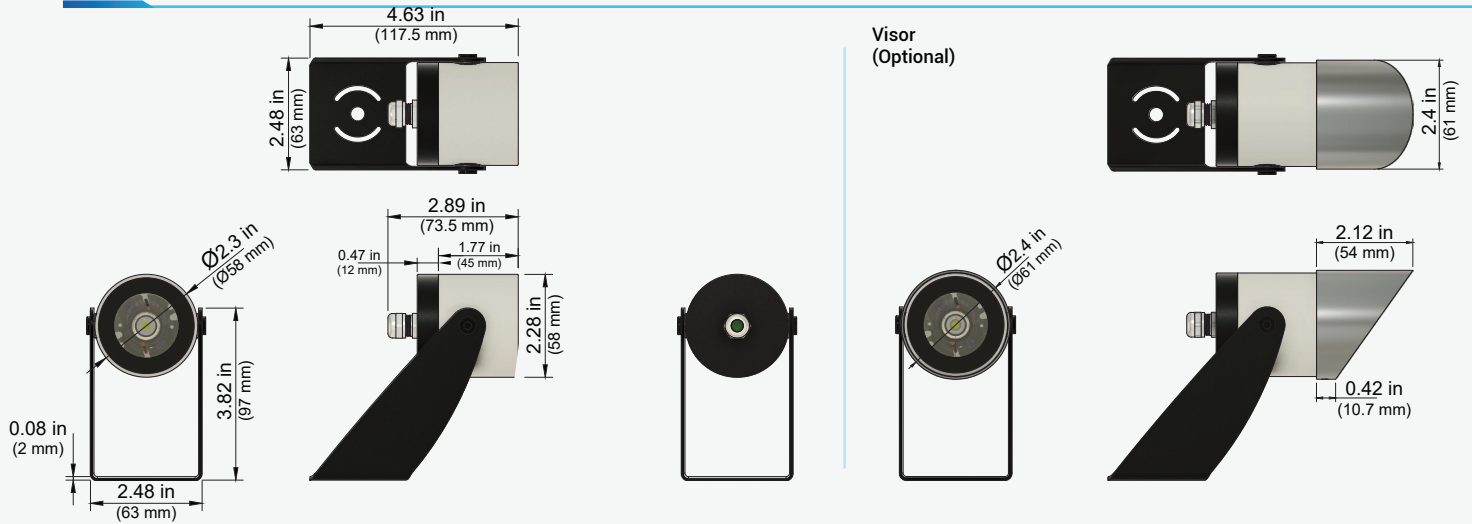

## DELIVERED LUMENS BY CCT (Narrow beam 21°)

White	10W	9W
2200K	607 lm	546 lm
2700K	710 lm	639 lm
3000K	742 lm	668 lm
4000K	781 lm	703 lm

Spike Mount

180° Angle Swivel Base

Honeycomb Louver (Optional)

Visor (Optional)

## DIMENSIONS