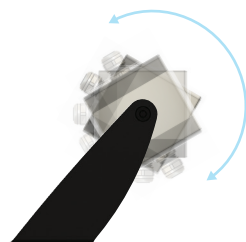

## OPTICAL DATA (3000K)

Beam Angle	10W	9W
14° Ultra Narrow	693 lm	624 lm
21° Narrow	742 lm	668 lm
30° Medium	720 lm	648 lm
40° Wide	690 lm	621 lm
50° Ultra Wide	618 lm	556 lm

## DELIVERED LUMENS BY CCT (Narrow beam 21°)

White	10W	9W
2200K	607 lm	546 lm
2700K	710 lm	639 lm
3000K	742 lm	668 lm
4000K	781 lm	703 lm

Spike Mount

180° Angle Swivel Base

Honeycomb Louver (Optional)

Visor (Optional)