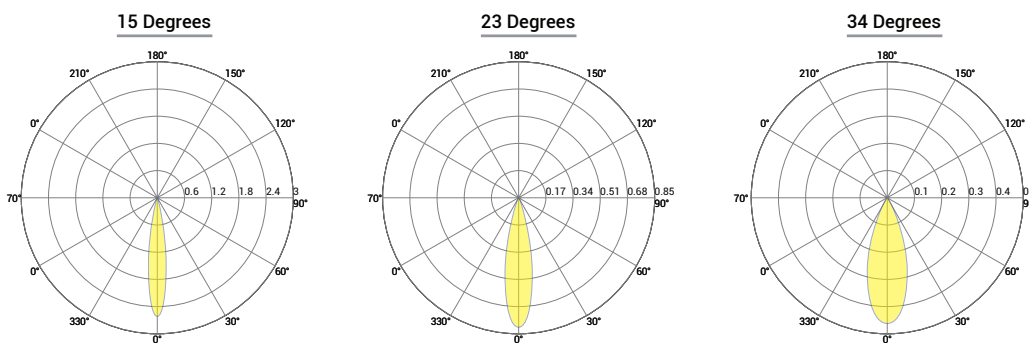

White	5W	3W
2700K	232 lm	174 lm
3000K	248 lm	186 lm
3500K	250 lm	187 lm
4000K	242 lm	182 lm

Spike Mount

180° Angle Swivel Base

Honeycomb Louver (Optional)

Visor (Optional)

OAKEN ROUND SMALL DC SPEC SHEET

OAK-R-S-DC

ORDERING CODE

PRODUCT SERIES	TYPE	SIZE	POWER	COLOR TEMPERATURE	BEAM ANGLE	MOUNTING	VOLTAGE	ACCESSORIES	
OAK - Oaken	R - Round	S - Small	3W - 3 Watts (CT) 5W - 5 Watts (CV)	CT27 - 2700K CT30 - 3000K CT35 - 3500K CT40 - 4000K	15D - 15 Degree 23D - 23 Degree 34D - 34 Degree	SM - Surface Mount SP - Spike Mount	DC - 12 VDC	N - None H - Honeycomb V - Visor	
		FIXTURE FINISHING							
		BODY FINISH		TRIM FINISH					
		BWH - White	TWH - White						
		BBL - Black	TBL - Black						
		BSL - Silver	TSL - Silver						
		BCM - Custom	TGL - Gold						
			TCM - Custom						

Sample: OAK-R-S-5W-CT27-15D-SM-DC-H-BWH-TBL

DIMENSIONS

PHOTOMETRIC DATA

BIN Details (CIE 1931)

Spectral Radiant Flux VS Wavelength

RELATED PRODUCTS

OAK - Round Medium - AC