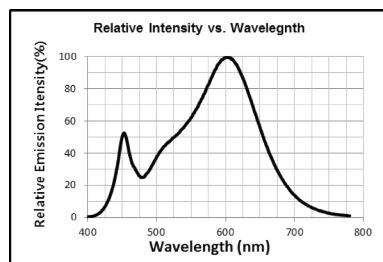

Samsung SMD
LED Source

12 VDC (CV), 990 mA (CC)
Electrical Operation

5W (CV), 3W (CC)
Rated power

OPTICAL DATA (3000K)

Beam Angle	5W	3W
15°	248 lm	186 lm
23°	216 lm	162 lm
34°	224 lm	168 lm

DELIVERED LUMENS BY CCT (Narrow beam 15°)

Sample: OAK-R-S-5W-CT27-15D-SM-DC-H-BWH-TBL

DIMENSIONS

PHOTOMETRIC DATA

BIN Details (CIE 1931)

Spectral Radiant Flux VS Wavelength

RELATED PRODUCTS

OAK - Round Medium - AC