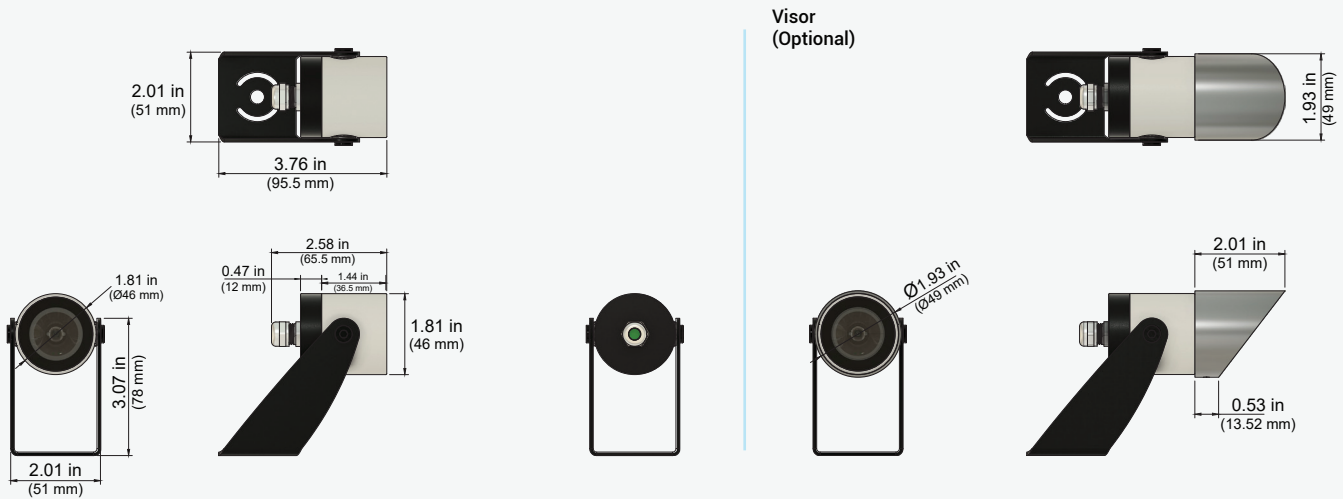

OAKEN ROUND SMALL DC SPEC SHEET

OAK-R-S-DC

ORDERING CODE

PRODUCT SERIES	TYPE	SIZE	POWER	COLOR TEMPERATURE	BEAM ANGLE	MOUNTING	VOLTAGE	ACCESSORIES	
OAK - Oaken	R - Round	S - Small	3W - 3 Watts (CT) 5W - 5 Watts (CV)	CT27 - 2700K CT30 - 3000K CT35 - 3500K CT40 - 4000K	15D - 15 Degree 23D - 23 Degree 34D - 34 Degree	SM - Surface Mount SP - Spike Mount	DC - 12 VDC	N - None H - Honeycomb V - Visor	
		FIXTURE FINISHING							
		BODY FINISH		TRIM FINISH					
		BWH - White	TWH - White						
		BBL - Black	TBL - Black						
		BSL - Silver	TSL - Silver						
		BCM - Custom	TGL - Gold						
			TCM - Custom						

Sample: OAK-R-S-5W-CT27-15D-SM-DC-H-BWH-TBL

DIMENSIONS

PHOTOMETRIC DATA