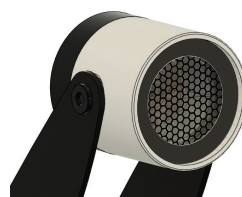

OAKEN ROUND SMALL DC SPEC SHEET

OAK-R-S-DC

IP66
WATER
PROOF

5 W (CV)
3 W (CC)

The Oaken series LED spotlights are a practical and aesthetic solution for highlighting outdoor areas. They are available with five optic configurations, ultra narrow, narrow, medium, wide and ultra wide for flexibility. With a chemically sealed glass lens and proprietary moisture barriers, the luminaire is capable of withstanding extreme outdoor conditions with consistent performance.

Samsung SMD
LED Source

12 VDC (CV), 990 mA (CC)
Electrical Operation

5W (CV), 3W (CC)
Rated power

OPTICAL DATA (3000K)

Beam Angle	5W	3W
15°	248 lm	186 lm
23°	216 lm	162 lm
34°	224 lm	168 lm

DELIVERED LUMENS BY CCT (Narrow beam 15°)

White	5W	3W
2700K	232 lm	174 lm
3000K	248 lm	186 lm
3500K	250 lm	187 lm
4000K	242 lm	182 lm

Spike Mount

180° Angle Swivel Base

Honeycomb Louver (Optional)

Visor (Optional)

OAKEN ROUND SMALL DC SPEC SHEET

OAK-R-S-DC

ORDERING CODE

PRODUCT SERIES	TYPE	SIZE	POWER	COLOR TEMPERATURE	BEAM ANGLE	MOUNTING	VOLTAGE	ACCESSORIES	
OAK - Oaken	R - Round	S - Small	3W - 3 Watts (CT) 5W - 5 Watts (CV)	CT27 - 2700K CT30 - 3000K CT35 - 3500K CT40 - 4000K	15D - 15 Degree 23D - 23 Degree 34D - 34 Degree	SM - Surface Mount SP - Spike Mount	DC - 12 VDC	N - None H - Honeycomb V - Visor	
		FIXTURE FINISHING							
		BODY FINISH		TRIM FINISH					
		BWH - White	TWH - White						
		BBL - Black	TBL - Black						
		BSL - Silver	TSL - Silver						
		BCM - Custom	TGL - Gold						
			TCM - Custom						