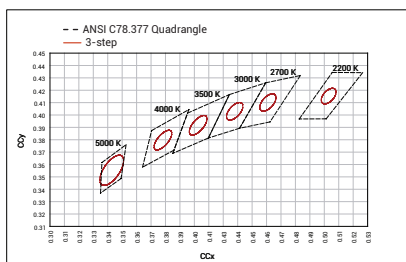

Sample: OAK-R-S-5W-CT27-15D-SM-DC-H-BWH-TBL

DIMENSIONS

PHOTOMETRIC DATA

BIN Details (CIE 1931)

Spectral Radiant Flux VS Wavelength

RELATED PRODUCTS

OAK - Round Medium - AC