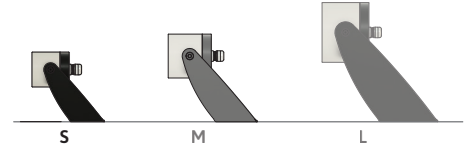

OAKEN ROUND SMALL DC SPEC SHEET

OAK-R-S-DC

IP66
WATER
PROOF

5 W (CV)
3 W (CC)

The Oaken series LED spotlights are a practical and aesthetic solution for highlighting outdoor areas. They are available with five optic configurations, ultra narrow, narrow, medium, wide and ultra wide for flexibility. With a chemically sealed glass lens and proprietary moisture barriers, the luminaire is capable of withstanding extreme outdoor conditions with consistent performance.

SPECIFICATION

	5W (CV)	3W (CC)
OPERATING VOLTAGE	12 VDC (CV)	-
OPERATING TEMPERATURE	-20°C to + 50°C	-
CRI	80	-
CONTROL	Switched	Switched, DALI
INPUT CURRENT	-	990 mA
NO OF LED	1	-
LIGHT SOURCE	Samsung SMD	
CCT	2700K, 3000K, 3500K, 4000K	
BEAM ANGLE	15°, 23°, 34°	
FIXTURE CONNECTION	Pigtail	
AVAILABLE IP RATING	IP66	

Samsung SMD
LED Source

12 VDC (CV), 990 mA (CC)
Electrical Operation

5W (CV), 3W (CC)
Rated power

OPTICAL DATA (3000K)

Beam Angle	5W	3W
15°	248 lm	186 lm
23°	216 lm	162 lm
34°	224 lm	168 lm

DELIVERED LUMENS BY CCT (Narrow beam 15°)

White	5W	3W
2700K	232 lm	174 lm
3000K	248 lm	186 lm
3500K	250 lm	187 lm
4000K	242 lm	182 lm

Spike Mount

180° Angle Swivel Base

Honeycomb Louver (Optional)

Visor (Optional)

OAKEN ROUND SMALL DC SPEC SHEET

OAK-R-S-DC