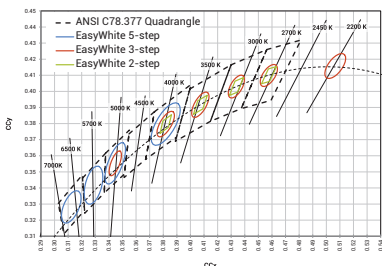

OPTICAL DATA (3000K)

Beam Angle	20W	15W
13° Ultra Narrow	1509 lm	1132 lm
21° Narrow	1582 lm	1187 lm
30° Medium	1462lm	1097 lm
44° Wide	1445 lm	1084 lm
52° Ultra Wide	1444 lm	1083 lm

DELIVERED LUMENS BY CCT (Narrow beam 21°)

Visor (Optional)

OAKEN SQUARE LARGE AC SPEC SHEET

OAK-Q-L-AC

ORDERING CODE

PRODUCT SERIES	TYPE	SIZE	POWER	COLOR TEMPERATURE	BEAM ANGLE	MOUNTING	VOLTAGE	ACCESSORIES
OAK - Oaken	Q - Square	L - Large	15W - 15 Watts 20W - 20 Watts	CT22 - 2200K CT27 - 2700K CT30 - 3000K CT35 - 3500K CT40 - 4000K CT50 - 5000K	13D - 13 Degree 21D - 21 Degree 30D - 30 Degree 44D - 44 Degree 52D - 52 Degree	SM - Surface Mount SP - Spike Mount	AC - 100-277 VAC	N - None H - Honeycomb V - Visor
						FIXTURE FINISHING		
						BODY FINISH	TRIM FINISH	
						BWH - White BBL - Black BSL - Silver BCM - Custom	TWH - White TBL - Black TSL - Silver TGL - Gold TCM - Custom	

Sample: OAK-Q-L-20W-CT22-13D-SM-AC-H-BWH-TBL

DIMENSIONS

PHOTOMETRIC DATA

BIN Details (CIE 1931)

Spectral Distribution

RELATED PRODUCTS

OAK - Square Large - DC