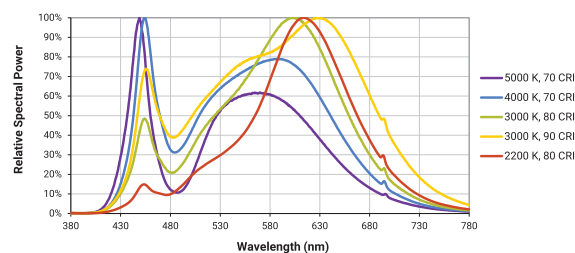

White	20W	15W
2200K	1280 lm	961 lm
2700K	1483 lm	1113 lm
3000K	1582 lm	1187 lm
3500K	1587 lm	1191 lm
4000K	1554 lm	1166 lm
5000K	1547 lm	1161 lm

Spike Mount

180° Angle Swivel Base

Honeycomb Louver (Optional)

Visor (Optional)

OAKEN SQUARE LARGE AC SPEC SHEET

OAK-Q-L-AC

ORDERING CODE

PRODUCT SERIES	TYPE	SIZE	POWER	COLOR TEMPERATURE	BEAM ANGLE	MOUNTING	VOLTAGE	ACCESSORIES
OAK - Oaken	Q - Square	L - Large	15W - 15 Watts 20W - 20 Watts	CT22 - 2200K CT27 - 2700K CT30 - 3000K CT35 - 3500K CT40 - 4000K CT50 - 5000K	13D - 13 Degree 21D - 21 Degree 30D - 30 Degree 44D - 44 Degree 52D - 52 Degree	SM - Surface Mount SP - Spike Mount	AC - 100-277 VAC	N - None H - Honeycomb V - Visor
						FIXTURE FINISHING		
						BODY FINISH	TRIM FINISH	
						BWH - White BBL - Black BSL - Silver BCM - Custom	TWH - White TBL - Black TSL - Silver TGL - Gold TCM - Custom	

Sample: OAK-Q-L-20W-CT22-13D-SM-AC-H-BWH-TBL

DIMENSIONS

PHOTOMETRIC DATA

BIN Details (CIE 1931)

Spectral Distribution

RELATED PRODUCTS

OAK - Square Large - DC