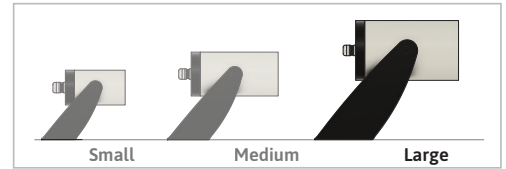

OAKEN SQUARE LARGE AC SPEC SHEET

OAK-Q-L-AC

IP66
WATER
PROOF

20W / 15W

The Oaken series LED spotlights are a practical and aesthetic solution for highlighting outdoor areas. They are available with five optic configurations, ultra narrow, narrow, medium, wide and ultra wide for flexibility. With a chemically sealed glass lens and proprietary moisture barriers, the luminaire is capable of withstanding extreme outdoor conditions with consistent performance.

SPECIFICATION

	20W	15W
OPERATING VOLTAGE	100 - 277 VAC	
OPERATING TEMPERATURE	-20°C to + 50°C	
CRI	80	
CONTROL	0-10 V Dimmable	
INPUT CURRENT @115 VAC, 60Hz	173 mA	128 mA
INPUT CURRENT @230 VAC, 50Hz	87 mA	67 mA
NO OF LED	1	
LIGHT SOURCE	Cree COB	
CCT	2200K, 2700K, 3000K, 3500K, 4000K, 5000K	
BEAM ANGLE	13°, 21°, 30°, 44°, 52°	
FIXTURE CONNECTION	Pigtail	
AVAILABLE IP RATING	IP66	