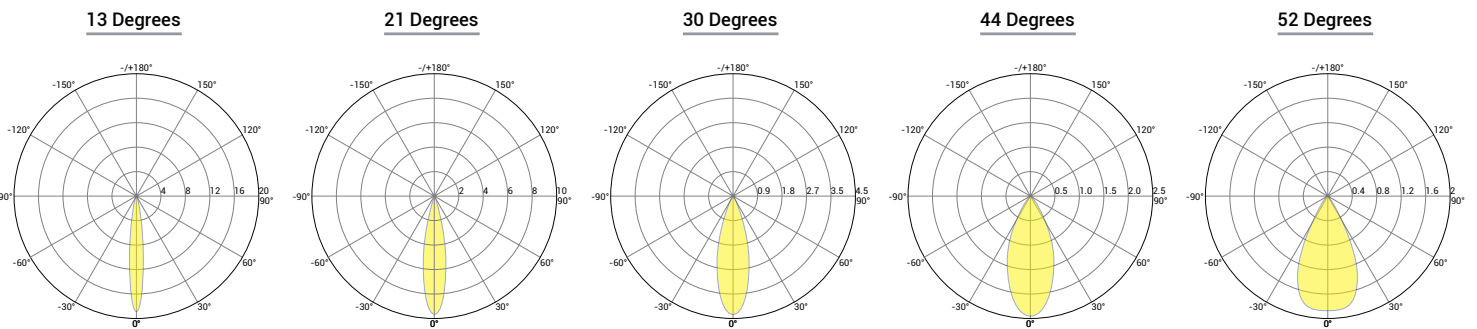

OPTICAL DATA (3000K)

Beam Angle	20W	15W
13° Ultra Narrow	1509 lm	1132 lm
21° Narrow	1582 lm	1187 lm
30° Medium	1462lm	1097 lm
44° Wide	1445 lm	1084 lm
52° Ultra Wide	1444 lm	1083 lm

DELIVERED LUMENS BY CCT (Narrow beam 21°)

White	20W	15W
2200K	1280 lm	961 lm
2700K	1483 lm	1113 lm
3000K	1582 lm	1187 lm
3500K	1587 lm	1191 lm
4000K	1554 lm	1166 lm
5000K	1547 lm	1161 lm

Spike Mount

180° Angle Swivel Base

Honeycomb Louver (Optional)

Visor (Optional)

OAKEN SQUARE LARGE AC SPEC SHEET

OAK-Q-L-AC

ORDERING CODE

PRODUCT SERIES	TYPE	SIZE	POWER	COLOR TEMPERATURE	BEAM ANGLE	MOUNTING	VOLTAGE	ACCESSORIES
OAK - Oaken	Q - Square	L - Large	15W - 15 Watts 20W - 20 Watts	CT22 - 2200K CT27 - 2700K CT30 - 3000K CT35 - 3500K CT40 - 4000K CT50 - 5000K	13D - 13 Degree 21D - 21 Degree 30D - 30 Degree 44D - 44 Degree 52D - 52 Degree	SM - Surface Mount SP - Spike Mount	AC - 100-277 VAC	N - None H - Honeycomb V - Visor
						FIXTURE FINISHING		
						BODY FINISH	TRIM FINISH	
						BWH - White BBL - Black BSL - Silver BCM - Custom	TWH - White TBL - Black TSL - Silver TGL - Gold TCM - Custom	

Sample: OAK-Q-L-20W-CT22-13D-SM-AC-H-BWH-TBL

DIMENSIONS

PHOTOMETRIC DATA

BIN Details (CIE 1931)

Spectral Distribution

RELATED PRODUCTS

OAK - Square Large - DC