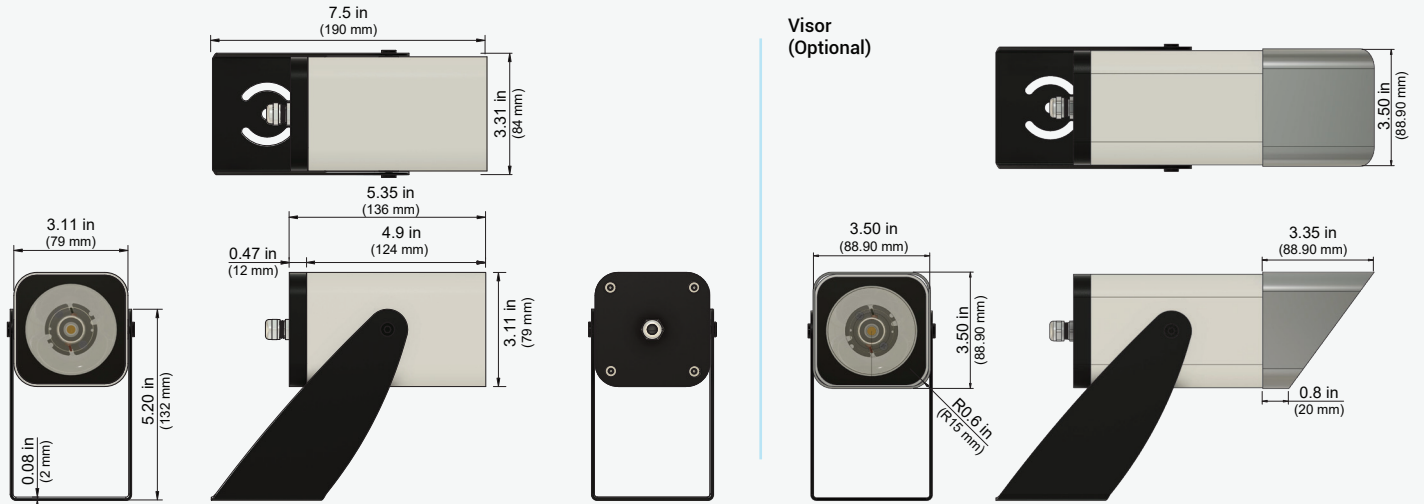

White	20W	15W
2200K	1280 lm	961 lm
2700K	1483 lm	1113 lm
3000K	1582 lm	1187 lm
3500K	1587 lm	1191 lm
4000K	1554 lm	1166 lm
5000K	1547 lm	1161 lm

Spike Mount

180° Angle Swivel Base

Honeycomb Louver (Optional)

Visor (Optional)

OAKEN SQUARE LARGE AC SPEC SHEET

OAK-Q-L-AC

ORDERING CODE

PRODUCT SERIES	TYPE	SIZE	POWER	COLOR TEMPERATURE	BEAM ANGLE	MOUNTING	VOLTAGE	ACCESSORIES
OAK - Oaken	Q - Square	L - Large	15W - 15 Watts 20W - 20 Watts	CT22 - 2200K CT27 - 2700K CT30 - 3000K CT35 - 3500K CT40 - 4000K CT50 - 5000K	13D - 13 Degree 21D - 21 Degree 30D - 30 Degree 44D - 44 Degree 52D - 52 Degree	SM - Surface Mount SP - Spike Mount	AC - 100-277 VAC	N - None H - Honeycomb V - Visor
						FIXTURE FINISHING		
						BODY FINISH	TRIM FINISH	
						BWH - White BBL - Black BSL - Silver BCM - Custom	TWH - White TBL - Black TSL - Silver TGL - Gold TCM - Custom	

Sample: OAK-Q-L-20W-CT22-13D-SM-AC-H-BWH-TBL

DIMENSIONS

PHOTOMETRIC DATA

BIN Details (CIE 1931)

Spectral Distribution

RELATED PRODUCTS

OAK - Square Large - DC