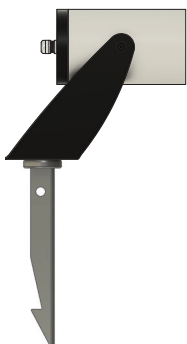

OAKEN SQUARE LARGE AC SPEC SHEET

OAK-Q-L-AC

IP66
WATER
PROOF

20W / 15W

The Oaken series LED spotlights are a practical and aesthetic solution for highlighting outdoor areas. They are available with five optic configurations, ultra narrow, narrow, medium, wide and ultra wide for flexibility. With a chemically sealed glass lens and proprietary moisture barriers, the luminaire is capable of withstanding extreme outdoor conditions with consistent performance.

SPECIFICATION

	20W	15W
OPERATING VOLTAGE	100 - 277 VAC	
OPERATING TEMPERATURE	-20°C to + 50°C	
CRI	80	
CONTROL	0-10 V Dimmable	
INPUT CURRENT @115 VAC, 60Hz	173 mA	128 mA
INPUT CURRENT @230 VAC, 50Hz	87 mA	67 mA
NO OF LED	1	
LIGHT SOURCE	Cree COB	
CCT	2200K, 2700K, 3000K, 3500K, 4000K, 5000K	
BEAM ANGLE	13°, 21°, 30°, 44°, 52°	
FIXTURE CONNECTION	Pigtail	
AVAILABLE IP RATING	IP66	

OPTICAL DATA (3000K)

Beam Angle	20W	15W
13° Ultra Narrow	1509 lm	1132 lm
21° Narrow	1582 lm	1187 lm
30° Medium	1462lm	1097 lm
44° Wide	1445 lm	1084 lm
52° Ultra Wide	1444 lm	1083 lm

DELIVERED LUMENS BY CCT (Narrow beam 21°)

White	20W	15W
2200K	1280 lm	961 lm
2700K	1483 lm	1113 lm
3000K	1582 lm	1187 lm
3500K	1587 lm	1191 lm
4000K	1554 lm	1166 lm
5000K	1547 lm	1161 lm

Spike Mount

180° Angle Swivel Base

Honeycomb Louver (Optional)