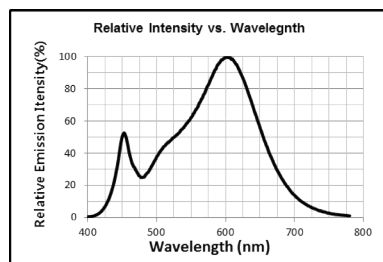

DIMENSIONS

PHOTOMETRIC DATA

BIN Details (CIE 1931)

Spectral Radiant Flux VS Wavelength

RELATED PRODUCTS

Wall Mount (Double)

Pendant Mount