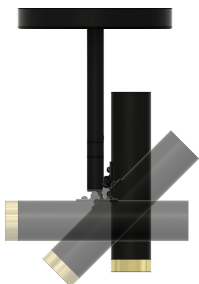

BIRCH TELESCOPIC SMALL SPEC SHEET

BIR-TEL-S

IP20
NON-WATER
PROOF

5 W

The Birchen Telescopic Series is a versatile ceiling projector that could draw attention to items in a retail environment, artwork, or serve as a task light in a multitude of applications. Choose the appropriate CCT for the application, then the beam type, louver, and specify the color that compliments the theme. The Birchen Telescopic is also available in 3 sizes and power capacity, depending on the amount of light and aesthetics required.

OPTICAL DATA (3000K)

Beam Angle	3000K
15° Narrow	310 lm
23° Medium	270 lm
34° Wide	280 lm

DELIVERED LUMENS BY CCT (Narrow beam 15°)

White	15 Degree
2700K	290 lm
3000K	310 lm
3500K	312 lm
4000K	303 lm

ADJUSTABLE ANGLES

90° Tilt Angle

260° Rotational Angle

Samsung SMD
LED Source

100 - 264 VAC
Operating Voltage

5W
Rated power

Application

ANTI-GLARE OPTION

Honeycomb Louver
(Optional)

BIRCHEN TELESCOPIC SMALL SPEC SHEET

BIR-TEL-S

ORDERING CODE

PRODUCT SERIES	TYPE	SIZE	POWER	COLOR TEMPERATURE	BEAM ANGLE	CONTROL	MOUNTING	VOLTAGE	ACCESSORIES
BIR - Birchen	TEL - Telescopic	S - Small	5W - 5 Watts	CT27 - 2700K CT30 - 3000K CT35 - 3500K CT40 - 4000K	15D - 15 Degree 23D - 23 Degree 34D - 34 Degree	SW - Switched	CM - Ceiling Mount	AC - 100-264 VAC	N - None H - Honeycomb