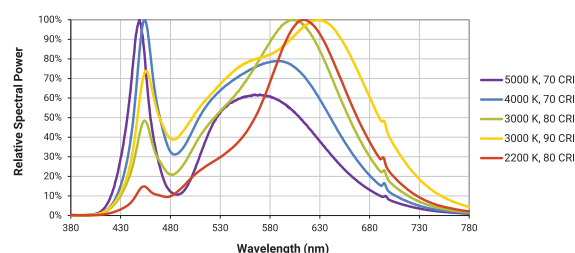

Sample: BIR-P-L-15W-CT22-13D-DIM-CW-AC-N-W24-BWH-TGD

DIMENSIONS

PHOTOMETRIC DATA

BIN Details (CIE 1931)

Spectral Distribution

RELATED PRODUCTS

Wall Mount (Double)

Telescopic Mount