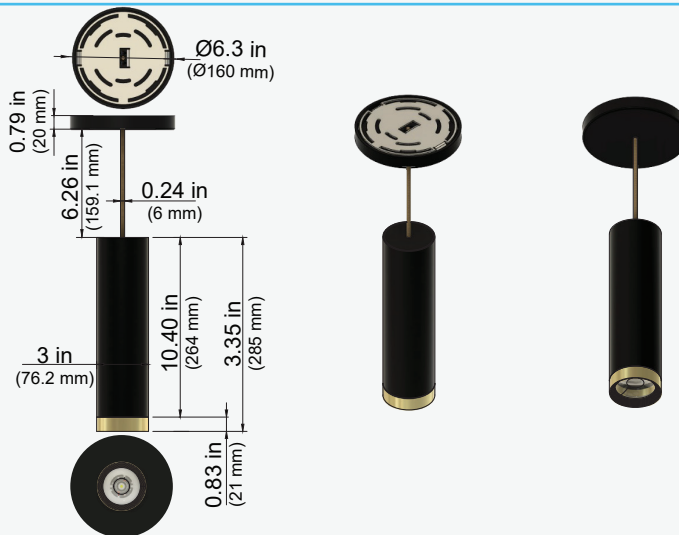

CUSTOM CABLE LENGTH

Adjustable Cable

Cree COB
LED Source

100 - 277 VAC
Operating Voltage

15W
Rated power

Application

ANTI-GLARE OPTION

Honeycomb Louver
(Optional)

BIRCHEN PENDANT LARGE SPEC SHEET

BIR-P-L

ORDERING CODE

PRODUCT SERIES	TYPE	SIZE	POWER	COLOR TEMPERATURE	BEAM ANGLE	CONTROL	MOUNTING	VOLTAGE	ACCESSORIES
BIR - Birchen	P - Pendant	L - Large	15W - 15 Watts	CT22 - 2200K	13D - 13 Degree	DIM - 0-10V	CW - Clear Wire BW - Black Wire	AC - 100-277 VAC	N - None H - Honeycomb Louver
				CT27 - 2700K	21D - 21 Degree				
				CT30 - 3000K	30D - 30 Degree				
				CT35 - 3500K	44D - 44 Degree				
				CT40 - 4000K	52D - 52 Degree				
				CT50 - 5000K					

WIRING LENGTH	FIXTURE FINISHING	
W24 - 24" Standard <small>24 inches (609 mm)</small>	BODY FINISH	TRIM FINISH
WXX - Custom	BWH - White	TWH - White
	BBL - Black	TBL - Black
	BSL - Silver	TSL - Silver
	BXX - Custom	TGD - Gold
		TXX - Custom

Sample: BIR-P-L-15W-CT22-13D-DIM-CW-AC-N-W24-BWH-TGD

DIMENSIONS

PHOTOMETRIC DATA

BIN Details (CIE 1931)

Spectral Distribution

RELATED PRODUCTS

Wall Mount (Double)

Telescopic Mount