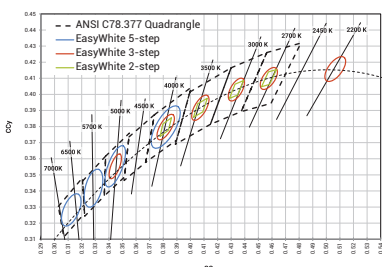

WIRING LENGTH	FIXTURE FINISHING	
W24 - 24" Standard <small>24 inches (609 mm)</small>	BODY FINISH	TRIM FINISH
WXX - Custom	BWH - White	TWH - White
	BBL - Black	TBL - Black
	BSL - Silver	TSL - Silver
	BXX - Custom	TGD - Gold
		TXX - Custom

Sample: BIR-P-L-15W-CT22-13D-DIM-CW-AC-N-W24-BWH-TGD

DIMENSIONS

PHOTOMETRIC DATA

BIN Details (CIE 1931)

Spectral Distribution

RELATED PRODUCTS

Wall Mount (Double)

Telescopic Mount