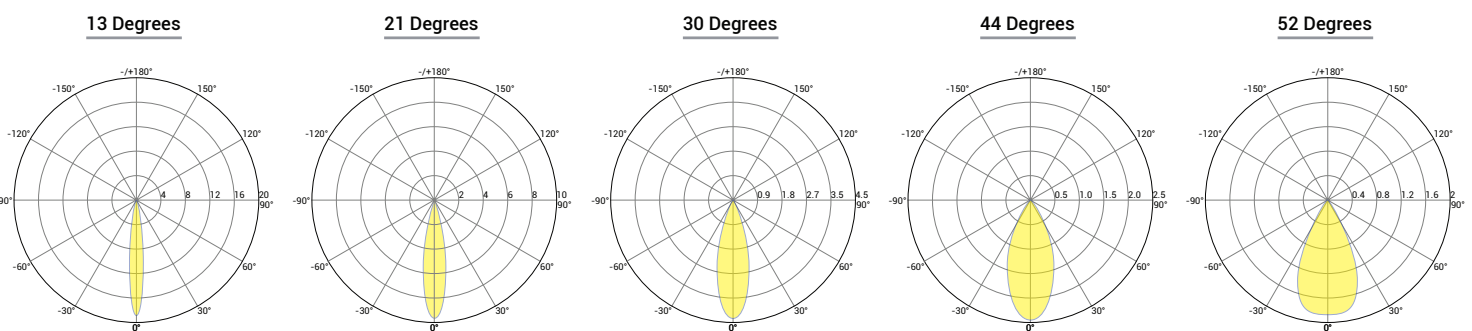

BIRCHEN PENDANT LARGE SPEC SHEET

BIR-P-L

ORDERING CODE

PRODUCT SERIES	TYPE	SIZE	POWER	COLOR TEMPERATURE	BEAM ANGLE	CONTROL	MOUNTING	VOLTAGE	ACCESSORIES
BIR - Birchen	P - Pendant	L - Large	15W - 15 Watts	CT22 - 2200K	13D - 13 Degree	DIM - 0-10V	CW - Clear Wire BW - Black Wire	AC - 100-277 VAC	N - None H - Honeycomb Louver
				CT27 - 2700K	21D - 21 Degree				
				CT30 - 3000K	30D - 30 Degree				
				CT35 - 3500K	44D - 44 Degree				
				CT40 - 4000K	52D - 52 Degree				
				CT50 - 5000K					

WIRING LENGTH	FIXTURE FINISHING	
W24 - 24" Standard 24 inches (609 mm)	BODY FINISH	TRIM FINISH
WXX - Custom	BWH - White	TWH - White
	BBL - Black	TBL - Black
	BSL - Silver	TSL - Silver
	BXX - Custom	TGD - Gold
		TXX - Custom

Sample: BIR-P-L-15W-CT22-13D-DIM-CW-AC-N-W24-BWH-TGD

DIMENSIONS

PHOTOMETRIC DATA

RELATED PRODUCTS