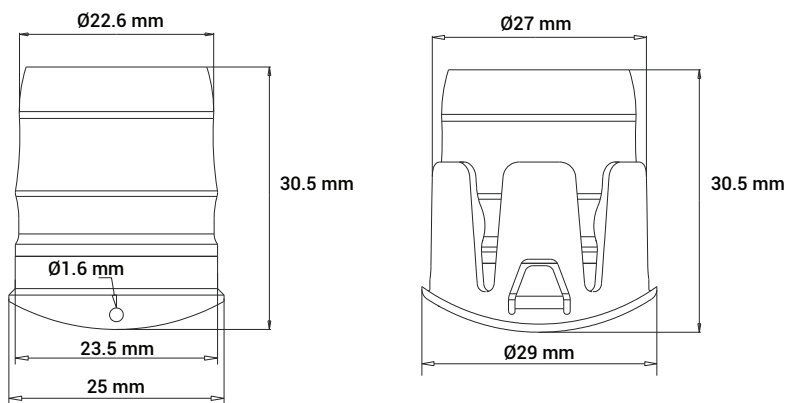

SPECIFICATION

OPERATING VOLTAGE	24 VDC
OPERATING TEMPERATURE	-20°C to + 50°C
RATED POWER	1.5W
CRI	80+
LAMP LIFE	50,000 hrs
CONTROL	Switched, 0-10 V Dimming
EFFICIENCY	73.3 lm/W
FINISH	Stainless steel
DIMENSIONS	Ø22.6 x 30.5 mm
CCT	2500K, 2700K, 3000K, 4000K, 6000K
BEAM ANGLE	60°
CONNECTION	Outdoor rated connections
AVAILABLE IP RATING	IP67
MOUNTING	Handrail

PHILIPS / CREE
LED Quality

24 VDC
Working Voltage

1.5W
Rated power

DRAWING

ORDERING CODE

PRODUCT	WATTAGE	COLOR TEMPERATURE	CONTROL	OPTIC	FINISH	CUSTOM
RA 2.5-S	1.5 - 1.5W	CT25 - 2500K CT27 - 2700K CT30 - 3000K CT40 - 4000K CT60 - 6000K	SW - Switched DIM - 0-10V	60 - 60 Degree	SS - Stainless Steel XX - Custom	SS - XXX