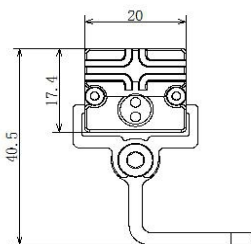

FEATURES

LED QUANTITY	48 LEDs
BODY MATERIAL	Extruded aluminum T6063
WORKING VOLTAGE	24 V DC
RATED POWER	12W
BEAM ANGLE	45°, 60°, 95°
MOUNTING	Surface mounting ss clip
OPTIC	PMMA
DIMENSIONS	1000(L) x 20(W) x 40.5(H)
OPERATION TEMP	-20° C - +50° C
STORAGE TEMP	-40° C - +70° C
WEIGHT	0.550Kg
LAMP LIFE	50,000 Hrs
BODY COLOR	Aluminum color
CONTROL	On/Off, DMX512
CONNECTION	Outdoor rated moulded connector

ELECTRICAL DATA

POWER CONSUMPTION	12W
SUPPLY VOLTAGE	24 V DC
COLORS	RGBW
CRI	80
LUMEN	36-42lm / W

DIMENSION

Adjustable Bracket

Mounting Clip

ORDERING LOGIC

PRODUCT	WATTAGE	OPTIC	COLOR TEMPERATURE	VOLTAGE	BODY COLOR	ACCESSORY	CUSTOM
VTG-RT20	12 - 12W	45 - 45°	(RGBW) RGBW	24 - 24V DC	AL - Aluminum	AB - Adjustable Bracket	XX
		60 - 60°				CL - Clip	
		95 - 95°					