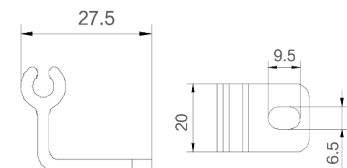

FEATURES

LED QUANTITY	48 LEDs
BODY MATERIAL	Extruded aluminum T6063
WORKING VOLTAGE	24 V DC
RATED POWER	12W
BEAM ANGLE	45°, 60°, 95°
MOUNTING	Surface mounting ss clip
OPTIC	PMMA
DIMENSIONS	1000(L) x 20(W) x 40.5(H)
OPERATION TEMP	-20° C - +50° C
STORAGE TEMP	-40° C - +70° C
WEIGHT	0.550Kg
LAMP LIFE	50,000 Hrs
BODY COLOR	Aluminum color
CONTROL	On/Off, DMX512
CONNECTION	Outdoor rated moulded connector

ELECTRICAL DATA

POWER CONSUMPTION	12W
SUPPLY VOLTAGE	24 V DC
COLORS	RGBW
CRI	80
LUMEN	36-42lm / W

DIMENSION

Adjustable Bracket

Mounting Clip

ORDERING LOGIC

PRODUCT	WATTAGE	OPTIC	COLOR TEMPERATURE	VOLTAGE	BODY COLOR	ACCESSORY	CUSTOM
VTG-RT20	12 - 12W	45 - 45°	(RGBW) RGBW	24 - 24V DC	AL - Aluminum	AB - Adjustable Bracket	XX
		60 - 60°				CL - Clip	
		95 - 95°					