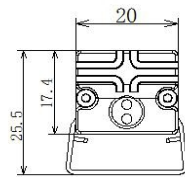

FEATURES

LED QUANTITY	48 LEDs
BODY MATERIAL	Extruded aluminum T6063
WORKING VOLTAGE	24 V DC
RATED POWER	12W
BEAM ANGLE	45°, 60°, 95°
MOUNTING	Surface mounting ss clip
OPTIC	PMMA
DIMENSIONS	1000(L) x 20(W) x 40.5(H)
OPERATION TEMP	-20° C - +50° C
STORAGE TEMP	-40° C - +70° C
WEIGHT	0.550Kg
LAMP LIFE	50,000 Hrs
BODY COLOR	Aluminum color
CONTROL	On/Off, DMX512
CONNECTION	Outdoor rated moulded connector

ELECTRICAL DATA

POWER CONSUMPTION	12W
SUPPLY VOLTAGE	24 V DC
COLORS	RGBW
CRI	80
LUMEN	36-42lm / W

DIMENSION

Adjustable Bracket

Mounting Clip

ORDERING LOGIC

PRODUCT	WATTAGE	OPTIC	COLOR TEMPERATURE	VOLTAGE	BODY COLOR	ACCESSORY	CUSTOM
VTG-RT20	12 - 12W	45 - 45°	(RGBW) RGBW	24 - 24V DC	AL - Aluminum	AB - Adjustable Bracket	XX
		60 - 60°				CL - Clip	
		95 - 95°					