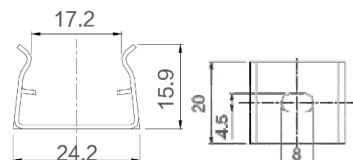

FEATURES

LED QUANTITY	48 LEDs
BODY MATERIAL	Extruded aluminum T6063
WORKING VOLTAGE	24 V DC
RATED POWER	12W
BEAM ANGLE	45°, 60°, 95°
MOUNTING	Surface mounting ss clip
OPTIC	PMMA
DIMENSIONS	1000(L) x 20(W) x 40.5(H)
OPERATION TEMP	-20° C - +50° C
STORAGE TEMP	-40° C - +70° C
WEIGHT	0.550Kg
LAMP LIFE	50,000 Hrs
BODY COLOR	Aluminum color
CONTROL	On/Off, DMX512
CONNECTION	Outdoor rated moulded connector

ELECTRICAL DATA

POWER CONSUMPTION	12W
SUPPLY VOLTAGE	24 V DC
COLORS	RGBW
CRI	80
LUMEN	36-42lm / W

DIMENSION

Adjustable Bracket

Mounting Clip

ORDERING LOGIC

PRODUCT	WATTAGE	OPTIC	COLOR TEMPERATURE	VOLTAGE	BODY COLOR	ACCESSORY	CUSTOM
VTG-RT20	12 - 12W	45 - 45°	(RGBW) RGBW	24 - 24V DC	AL - Aluminum	AB - Adjustable Bracket	XX
		60 - 60°				CL - Clip	
		95 - 95°					