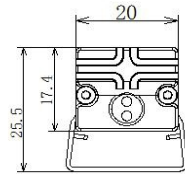

### FEATURES

LED QUANTITY	48 LEDs
BODY MATERIAL	Extruded aluminum T6063
WORKING VOLTAGE	24 V DC
RATED POWER	12W
BEAM ANGLE	45°, 60°, 95°
MOUNTING	Surface mounting ss clip
OPTIC	PMMA
DIMENSIONS	1000(L) x 20(W) x 40.5(H)
OPERATION TEMP	-20° C - +50° C
STORAGE TEMP	-40° C - +70° C
WEIGHT	0.550Kg
LAMP LIFE	50,000 Hrs
BODY COLOR	Aluminum color
CONTROL	On/Off, DMX512
CONNECTION	Outdoor rated moulded connector

### DIMENSION

Adjustable Bracket

Mounting Clip