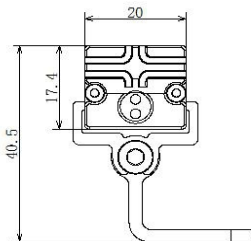

### FEATURES

LED QUANTITY	48 LEDs
BODY MATERIAL	Extruded aluminum T6063
WORKING VOLTAGE	24 V DC
RATED POWER	12W
BEAM ANGLE	45°, 60°, 95°
MOUNTING	Surface mounting ss clip
OPTIC	PMMA
DIMENSIONS	1000(L) x 20(W) x 40.5(H)
OPERATION TEMP	-20° C - +50° C
STORAGE TEMP	-40° C - +70° C
WEIGHT	0.550Kg
LAMP LIFE	50,000 Hrs
BODY COLOR	Aluminum color
CONTROL	On/Off, DMX512
CONNECTION	Outdoor rated moulded connector

### DIMENSION

Adjustable Bracket

Mounting Clip