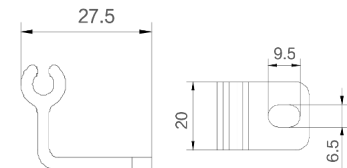

### FEATURES

LED QUANTITY	48 LEDs
BODY MATERIAL	Extruded aluminum T6063
WORKING VOLTAGE	24 V DC
RATED POWER	12W
BEAM ANGLE	45°, 60°, 95°
MOUNTING	Surface mounting ss clip
OPTIC	PMMA
DIMENSIONS	1000(L) x 20(W) x 40.5(H)
OPERATION TEMP	-20° C - +50° C
STORAGE TEMP	-40° C - +70° C
WEIGHT	0.550Kg
LAMP LIFE	50,000 Hrs
BODY COLOR	Aluminum color
CONTROL	On/Off, DMX512
CONNECTION	Outdoor rated moulded connector

### DIMENSION

Adjustable Bracket

Mounting Clip