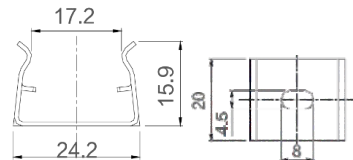

### FEATURES

LED QUANTITY	48 LEDs
BODY MATERIAL	Extruded aluminum T6063
WORKING VOLTAGE	24 V DC
RATED POWER	12W
BEAM ANGLE	45°, 60°, 95°
MOUNTING	Surface mounting ss clip
OPTIC	PMMA
DIMENSIONS	1000(L) x 20(W) x 40.5(H)
OPERATION TEMP	-20° C - +50° C
STORAGE TEMP	-40° C - +70° C
WEIGHT	0.550Kg
LAMP LIFE	50,000 Hrs
BODY COLOR	Aluminum color
CONTROL	On/Off, DMX512
CONNECTION	Outdoor rated moulded connector

### DIMENSION

Adjustable Bracket

Mounting Clip