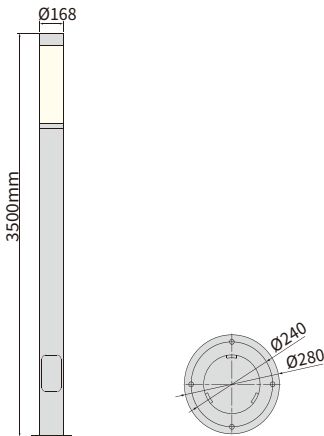

FEATURES

HOUSING	Heavy Duty Die-cast Aluminum
WORKING VOLTAGE	220-240V AC
MOUNTING	Ground mounted
OPTIC	360°
DIMENSIONS	Ø168 x 3500(H)mm
DIFFUSER	PMMA Lens diffuser
GASKET MATERIAL	Silicone Gasket
OPERATION TEMP	-30° C - +50° C
STORAGE TEMP	-40° C - +70° C
BODY COLOR	White, Black, Silver Grey, Graphite
LAMP LIFE	50,000 hrs
CONTROL	On/Off

CREE COB LED
LED Quality

220-240V AC
Working Voltage

36W/40W/50W
Rated power

ELECTRICAL DATA

POWER SUPPLY	Integral driver(Inside the pole)
RATED POWER	36W, 40W, 50W
COLORS	3000K, 4000K, 6000K
CRI	80+

DIMENSION

ORDERING LOGIC

PRODUCT	WATTAGE	COLOR TEMPERATURE	OPTIC	CONTROL	FINISH	CUSTOM
CNN	36 - 36W	(CT30) 3000K	360 - 360°	ND - ON/OFF	WH - White	XX - XXXX
	40 - 40W	(CT40) 4000K			BK - Black	
	50 - 50W	(CT60) 6000K			SG - Silver Grey	
					GR - Graphite	

Sample: CNN - 36 - CT30 - 360 - ND - WH - XX