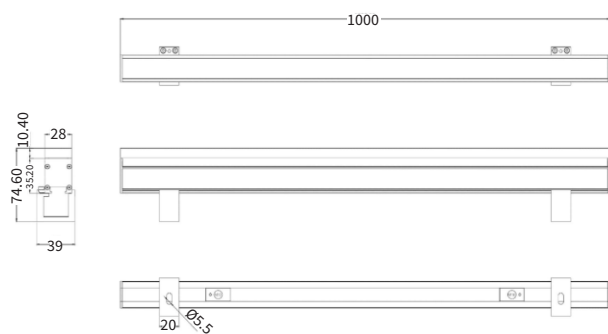

DIMENSION

Acrylic Top Lens