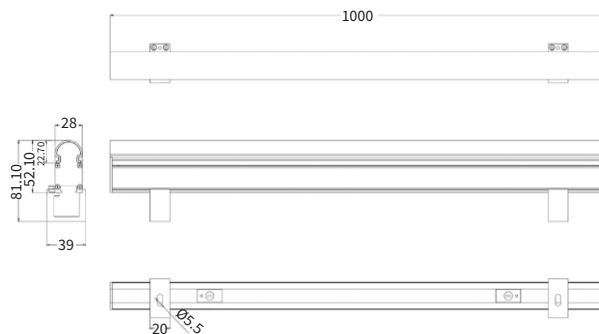

PC Dome Lens (Smoky or Opal)

ORDERING LOGIC

PRODUCT	WATTAGE	COLOR TEMPERATURE	OPTIC	VOLTAGE	BODY COLOR	DIFFUSER	CONTROL
VTX-10	10 - 10W	(RGB) RGB	120 - 120°	24 - 24VDC	BK - Black GR - Grey WH - White	CL - Clear OP - Opal	DMX - DMX 512

Sample: VTX-10 - 10 - RGB - 120 - 24 - BK - CL - DMX