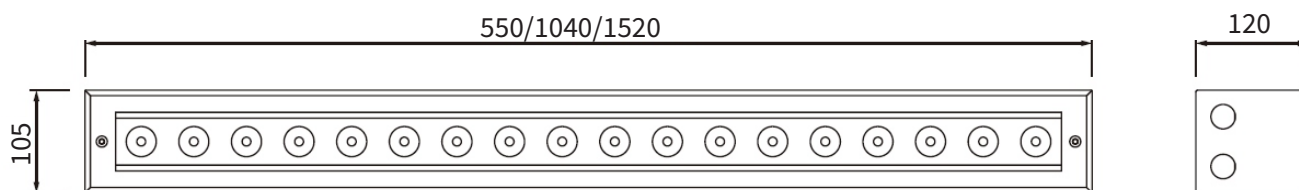

FEATURES

HOUSING	Extruded aluminium
FINISH	Stainless steel
WORKING VOLTAGE	24V DC
RATED POWER	30W, 75W, 100W
BEAM ANGLE	10°, 15°, 10°x 60°, 10°x 80°, 20°x 50°
AVAILABLE LENGTH	550, 1040, 1520mm
MOUNTING	Inground
OPTIC	Tempered glass
DIMENSIONS	550, 1040, 1520(L) x 105(W) x 120(H)
OPERATION TEMP	-20° C - +50° C
STORAGE TEMP	-20° C - +60° C
LAMP LIFE	50,000 hrs
BODY COLOR	Stainless steel
CONTROL	On/Off, DALI, 1-10, Triac

Decorative Plates

DIMENSION

ORDERING LOGIC

PRODUCT	WATTAGE	OPTIC	COLOR TEMPERATURE	VOLTAGE	BODY COLOR	ACCESSORY	CUSTOM
LRO120	30 - 30W	10 - 10°	(CT27) 2700K	DC - 24V DC	SS - Stainless steel	HL - Honeycomb Louvre	XX
	75 - 75W	15 - 15°	(CT30) 3000K			DP - Decorative Plate	
	100 - 100W	10x60 - 10°x60°	(CT40) 4000K				
		10x80 - 10°x80°	(CT50) 5000K				
		20x50 - 20°x50°					

FEATURES

HOUSING	Extruded aluminium
FINISH	Stainless steel
WORKING VOLTAGE	24V DC
RATED POWER	30W, 75W, 100W
BEAM ANGLE	10°, 15°, 10°x 60°, 10°x 80°, 20°x 50°
AVAILABLE LENGTH	550, 1040, 1520mm
MOUNTING	Inground
OPTIC	Tempered glass
DIMENSIONS	550, 1040, 1520(L) x 105(W) x 120(H)
OPERATION TEMP	-20° C - +50° C
STORAGE TEMP	-20° C - +60° C
LAMP LIFE	50,000 hrs
BODY COLOR	Stainless steel
CONTROL	DMX

DIMENSION

ORDERING LOGIC

PRODUCT	WATTAGE	OPTIC	COLOR TEMPERATURE	VOLTAGE	BODY COLOR	ACCESSORY	CUSTOM
LRO120	30 - 30W	10 - 10°	(RGB) RGB	DC - 24V DC	SS - Stainless steel	HL - Honeycomb Louver	XX
	75 - 75W	15 - 15°				DP - Decorative Plate	
	100 - 100W	10x60 - 10°x60°					
		10x80 - 10°x80°					
		20x50 - 20°x50°					