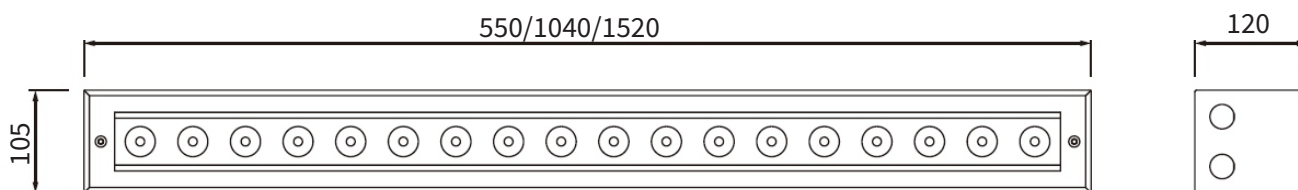

FEATURES

HOUSING	Extruded aluminium
FINISH	Stainless steel
WORKING VOLTAGE	24V DC
RATED POWER	30W, 75W, 100W
BEAM ANGLE	10°, 15°, 10°x 60°, 10°x 80°, 20°x 50°
AVAILABLE LENGTH	550, 1040, 1520mm
MOUNTING	Inground
OPTIC	Tempered glass
DIMENSIONS	550, 1040, 1520(L) x 105(W) x 120(H)
OPERATION TEMP	-20° C - +50° C
STORAGE TEMP	-20° C - +60° C
LAMP LIFE	50,000 hrs
BODY COLOR	Stainless steel
CONTROL	On/Off, DALI, 1-10, Triac

FEATURES

HOUSING	Extruded aluminium
FINISH	Stainless steel
WORKING VOLTAGE	24V DC
RATED POWER	30W, 75W, 100W
BEAM ANGLE	10°, 15°, 10°x 60°, 10°x 80°, 20°x 50°
AVAILABLE LENGTH	550, 1040, 1520mm
MOUNTING	Inground
OPTIC	Tempered glass
DIMENSIONS	550, 1040, 1520(L) x 105(W) x 120(H)
OPERATION TEMP	-20° C - +50° C
STORAGE TEMP	-20° C - +60° C
LAMP LIFE	50,000 hrs
BODY COLOR	Stainless steel
CONTROL	DMX

CREE/LUMILEDS/CITIZEN
LED Quality

24V DC
Working Voltage

30W/75W/100W
Rated power

ELECTRICAL DATA

SUPPLY VOLTAGE	24V DC
COLORS	RGB
CRI	90

ACCESSORY

Honeycomb Louvre

Decorative Plates

DIMENSION

ORDERING LOGIC

PRODUCT	WATTAGE	OPTIC	COLOR TEMPERATURE	VOLTAGE	BODY COLOR	ACCESSORY	CUSTOM
LRO120	30 - 30W	10 - 10°	(RGB) RGB	DC - 24V DC	SS - Stainless steel	HL - Honeycomb Louver	XX
	75 - 75W	15 - 15°				DP - Decorative Plate	
	100 - 100W	10x60 - 10°x60°					
		10x80 - 10°x80°					
		20x50 - 20°x50°					