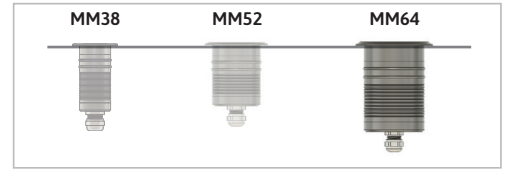

MARKER MINI 64 SPEC SHEET

MM-64

CE 5 W (CV)
4 W (CC)

Mini Marker lights the way with high CRI, even in the most harsh conditions. Manufactured with 316L stainless steel and a borosilicate glass lens, this in-ground/in-wall luminaire is immune to corrosion caused by salt, oxidization, and traffic. With several beam options and CCT's to choose from, it is easy to find the right coverage for ambiance and safety.

FEATURES

OPERATING VOLTAGE	24 VDC CV / 1200 mA CC
OPERATING TEMPERATURE	-20°C to +50°C
RATED POWER	5W (CV) / 4W (CC)
CRI	>90
NO OF LEDS	1
LIGHT SOURCE	Samsung
CONTROL	Switched, 1-10V, DALI
OPTICS	Lens
BINNING	3-step
COLOR RANGE	2200K, 2700K, 3000K, 3500K, 4000K, 5000K
MATERIAL	316L Stainless Steel (top cover) / Aluminum (main body)
FINISH	Silver (top) and black (body) (Std.)
PROJECTION	15°, 25°, 32°
MOUNTING	In-floor, In-ground
CONNECTION	Outdoor Rated Connections
LAMP LIFE	50,000 hrs
DIMENSIONS	Dia. 64 x 90.5 mm

1 LED
LED Quantity

E 24 VDC (CV) / 1200 mA (CC)
Electrical Operation

W 5W (CV) / 4W (CC)
Rated power

LUMEN DATA AT 2700K

Data	Narrow	Medium	Wide
Beam Angle	15 Degree	25 Degree	32 Degree
Lumens	254 lm	205 lm	181 lm