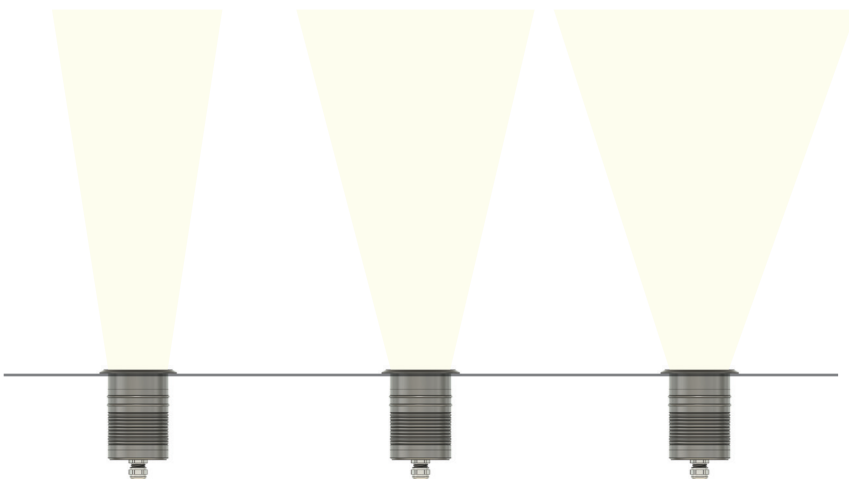

MARKER MINI 64 SPEC SHEET

MM-64

CE 5 W (CV)
4 W (CC)

Mini Marker lights the way with high CRI, even in the most harsh conditions. Manufactured with 316L stainless steel and a borosilicate glass lens, this in-ground/in-wall luminaire is immune to corrosion caused by salt, oxidization, and traffic. With several beam options and CCT's to choose from, it is easy to find the right coverage for ambiance and safety.

FEATURES

OPERATING VOLTAGE	24 VDC CV / 1200 mA CC
OPERATING TEMPERATURE	-20°C to +50°C
RATED POWER	5W (CV) / 4W (CC)
CRI	>90
NO OF LEDS	1
LIGHT SOURCE	Samsung
CONTROL	Switched, 1-10V, DALI
OPTICS	Lens
BINNING	3-step
COLOR RANGE	2200K, 2700K, 3000K, 3500K, 4000K, 5000K
MATERIAL	316L Stainless Steel (top cover) / Aluminum (main body)
FINISH	Silver (top) and black (body) (Std.)
PROJECTION	15°, 25°, 32°
MOUNTING	In-floor, In-ground
CONNECTION	Outdoor Rated Connections
LAMP LIFE	50,000 hrs
DIMENSIONS	Dia. 64 x 90.5 mm

1 LED
LED Quantity

E 24 VDC (CV) / 1200 mA (CC)
Electrical Operation

W 5W (CV) / 4W (CC)
Rated power

LUMEN DATA AT 2700K

Data	Narrow	Medium	Wide
Beam Angle	15 Degree	25 Degree	32 Degree
Lumens	254 lm	205 lm	181 lm

Application

Narrow

Medium

Wide

Eye Lid (Optional)

Honeycomb Louver (Optional)

MARKER MINI 64 SPEC SHEET

MM-64