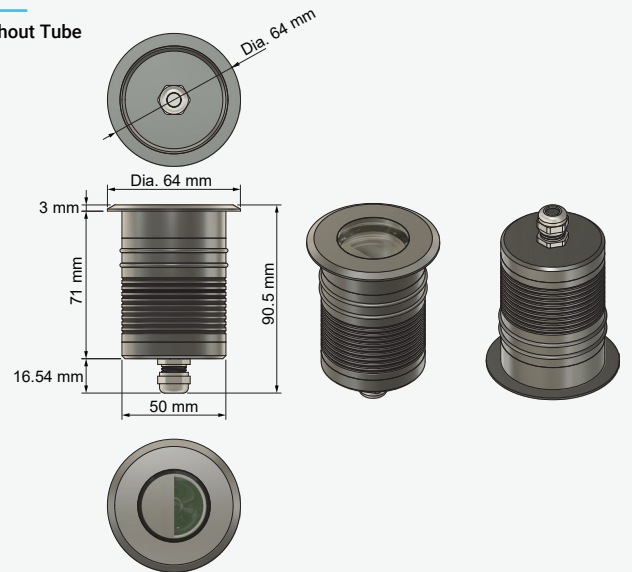

MARKER MINI 64 SPEC SHEET

MM-64

CE 5 W (CV)
4 W (CC)

Mini Marker lights the way with high CRI, even in the most harsh conditions. Manufactured with 316L stainless steel and a borosilicate glass lens, this in-ground/in-wall luminaire is immune to corrosion caused by salt, oxidization, and traffic. With several beam options and CCT's to choose from, it is easy to find the right coverage for ambiance and safety.

FEATURES

OPERATING VOLTAGE	24 VDC CV / 1200 mA CC
OPERATING TEMPERATURE	-20°C to +50°C
RATED POWER	5W (CV) / 4W (CC)
CRI	>90
NO OF LEDS	1
LIGHT SOURCE	Samsung
CONTROL	Switched, 1-10V, DALI
OPTICS	Lens
BINNING	3-step
COLOR RANGE	2200K, 2700K, 3000K, 3500K, 4000K, 5000K
MATERIAL	316L Stainless Steel (top cover) / Aluminum (main body)
FINISH	Silver (top) and black (body) (Std.)
PROJECTION	15°, 25°, 32°
MOUNTING	In-floor, In-ground
CONNECTION	Outdoor Rated Connections
LAMP LIFE	50,000 hrs
DIMENSIONS	Dia. 64 x 90.5 mm

ORDERING CODE

SERIES	TYPE	POWER	DRIVER	CRI	COLOR TEMPERATURE	PROJECTION	CONTROL	FINISH		ACCESSORIES
MKR-MI	64	5W - 5 WATTS (CV) 4W - 4 WATTS (CC)	CV - Constant Voltage (5W) CC - Constant Current (4W)	90 - CRI90	CT22 - 2200K CT27 - 2700K CT30 - 3000K CT35 - 3500K CT40 - 4000K CT50 - 5000K	15D - 15 Degrees 25D - 25 Degrees 32D - 32 Degrees	SW - Switched AN - 1-10V DA - DALI	BODY FINISH BL - Black	TOP FINISH SS - Stainless Steel XX - Custom	EL - Eye Lid HL - Honeycomb Louver

Sample: MKR-MI- 64 - 5W- CV - 90 - CT30 - 32D - SW - BL - XX - EL

DIMENSIONS

With Tube

Without Tube

PHOTOMETRIC DATA

Spectral Distribution

CIE 1931 Color Space

RELATED PRODUCTS