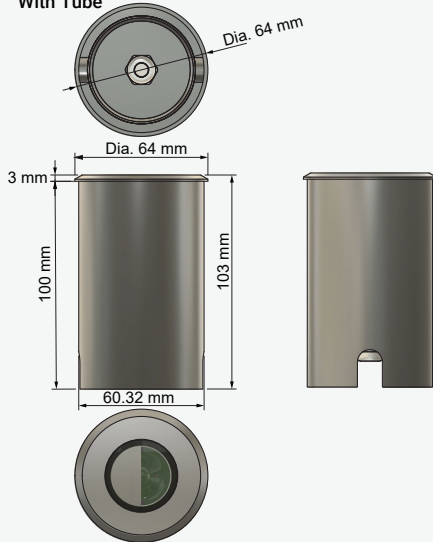

MARKER MINI 64 SPEC SHEET

MM-64

CE 5 W (CV)
4 W (CC)

Mini Marker lights the way with high CRI, even in the most harsh conditions. Manufactured with 316L stainless steel and a borosilicate glass lens, this in-ground/in-wall luminaire is immune to corrosion caused by salt, oxidization, and traffic. With several beam options and CCT's to choose from, it is easy to find the right coverage for ambiance and safety.

FEATURES

OPERATING VOLTAGE	24 VDC CV / 1200 mA CC
OPERATING TEMPERATURE	-20°C to +50°C
RATED POWER	5W (CV) / 4W (CC)
CRI	>90
NO OF LEDS	1
LIGHT SOURCE	Samsung
CONTROL	Switched, 1-10V, DALI
OPTICS	Lens
BINNING	3-step
COLOR RANGE	2200K, 2700K, 3000K, 3500K, 4000K, 5000K
MATERIAL	316L Stainless Steel (top cover) / Aluminum (main body)
FINISH	Silver (top) and black (body) (Std.)
PROJECTION	15°, 25°, 32°
MOUNTING	In-floor, In-ground
CONNECTION	Outdoor Rated Connections
LAMP LIFE	50,000 hrs
DIMENSIONS	Dia. 64 x 90.5 mm

Application

Narrow

Medium

Wide

Eye Lid (Optional)

Honeycomb Louver (Optional)

MARKER MINI 64 SPEC SHEET

MM-64

Sample: MKR-MI- 64 - 5W- CV - 90 - CT30 - 32D - SW - BL - XX - EL

DIMENSIONS

With Tube

Without Tube

PHOTOMETRIC DATA

Spectral Distribution

CIE 1931 Color Space

RELATED PRODUCTS