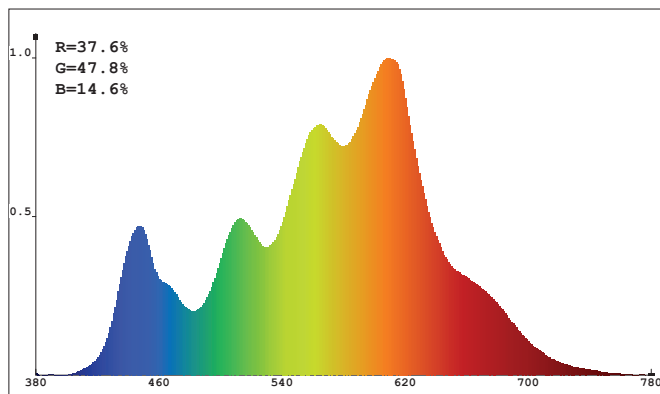

Sample: MKR-MI- 64 - 5W- CV - 90 - CT30 - 32D - SW - BL - XX - EL

DIMENSIONS

With Tube

Without Tube

PHOTOMETRIC DATA

Spectral Distribution

CIE 1931 Color Space

RELATED PRODUCTS