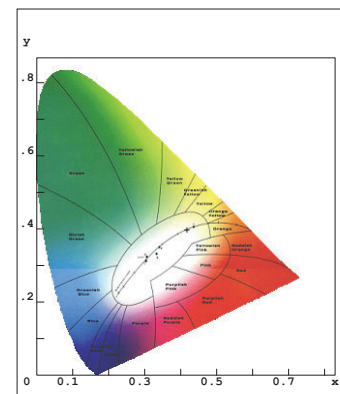

Sample: MKR-MI- 64 - 5W- CV - 90 - CT30 - 32D - SW - BL - XX - EL

DIMENSIONS

With Tube

Without Tube

PHOTOMETRIC DATA

Spectral Distribution

CIE 1931 Color Space

RELATED PRODUCTS