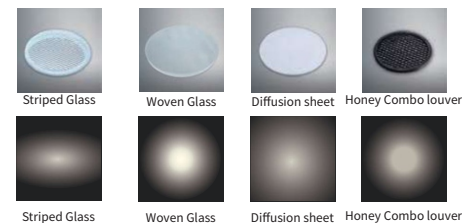

FEATURES

FINISH	White, Black
LUMINAIRE, TRIM, HEATSINK MATERIAL	Aluminum die cast
RATED POWER	6W, 9W, 10W (Bridgelux V6 HD), 12W (Bridgelux V10 A)
WORKING CURRENT	175mA (6W), 250mA (9W), 285mA (10W), 350mA (12W)
RADIANCE ANGLE	15°, 24°, 36°, 50°
OPTIC	PMMA Lens
REFLECTOR MATERIAL	Polycarbonate
MOUNTING	Ceiling recessed
CONNECTION	Indoor rated connections
LAMP LIFE	50,000 hrs
DIMENSION	Ø75 x 96mm (Cutout Ø76mm)
OPERATION TEMP	-20°C - +50°C
CONTROL	On/Off, Dali

LUMEN CHART

W watts	mA (DC)	Delivered Lumens @ 3000K
6W	175mA	620lm
9W	250mA	879lm
10W	285mA	950lm
12W	350mA	1289lm

DIMENSIONS

LED MODULE (6, 9, 10, 12W)

Custom reflector colour

ACCESSORIES

ORDERING LOGIC

PRODUCT	WATTAGE	COLOR TEMPERATURE	CONTROL	BEAM ANGLE	TRIM FINISH	REFLECTOR FINISH	ACCESSORIES	IP RATING	
CRL TLS-A	6 - 6W	(CT27)	2700K	ND - ON/OFF	15 - 15°	BK - Black	BK - Black	SG - Striped Glass	44 - IP44
	9 - 9W	(CT30)	3000K	DA - Dali	24 - 24°	WH - White	WH - White	HC - Honey Combo louver	65 - IP65
	10 - 10W	(CT40)	4000K		36 - 36°		CH - Chrome	DS - Diffusion sheet	
	12 - 12W				50 - 50°		XX - Custom	WG - Woven Glass	
							NA - No Accessory		

Sample: CRL TLS-A - 6 - CT27 - ND - 15 - BK - BK - SG - 44