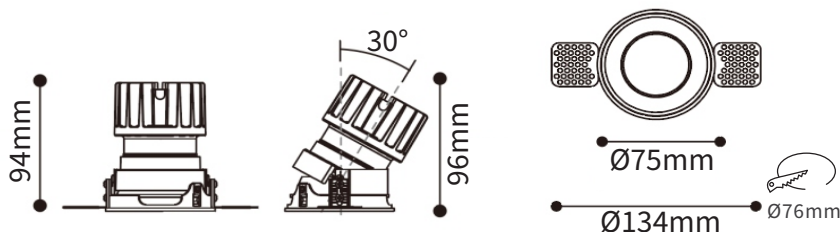

FEATURES

FINISH	White, Black
LUMINAIRE, TRIM, HEATSINK MATERIAL	Aluminum die cast
RATED POWER	6W, 9W, 10W (Bridgelux V6 HD), 12W (Bridgelux V10 A)
WORKING CURRENT	175mA (6W), 250mA (9W), 285mA (10W), 350mA (12W)
RADIANCE ANGLE	15°, 24°, 36°, 50°
OPTIC	PMMA Lens
REFLECTOR MATERIAL	Polycarbonate
MOUNTING	Ceiling recessed
CONNECTION	Indoor rated connections
LAMP LIFE	50,000 hrs
DIMENSION	Ø75 x 96mm (Cutout Ø76mm)
OPERATION TEMP	-20°C - +50°C
CONTROL	On/Off, Dali

LUMEN CHART

W watts	mA (DC)	Delivered Lumens @ 3000K
6W	175mA	620lm
9W	250mA	879lm
10W	285mA	950lm
12W	350mA	1289lm

DIMENSIONS

LED MODULE (6, 9, 10, 12W)

Custom reflector colour

ACCESSORIES

ORDERING LOGIC

PRODUCT	WATTAGE	COLOR TEMPERATURE	CONTROL	BEAM ANGLE	TRIM FINISH	REFLECTOR FINISH	ACCESSORIES	IP RATING	
CRL TLS-A	6 - 6W	(CT27)	2700K	ND - ON/OFF	15 - 15°	BK - Black	BK - Black	SG - Striped Glass	44 - IP44
	9 - 9W	(CT30)	3000K	DA - Dali	24 - 24°	WH - White	WH - White	HC - Honey Combo louver	65 - IP65
	10 - 10W	(CT40)	4000K		36 - 36°		CH - Chrome	DS - Diffusion sheet	
	12 - 12W				50 - 50°		XX - Custom	WG - Woven Glass	
							NA - No Accessory		