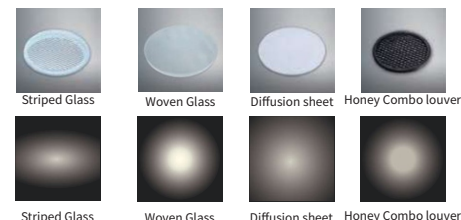

CORAL TRIMLESS FIXED DOWN LIGHT

CRL TLS-F

Mono IP44 IP65(LED Module) CE IP44 IP65 UGR <19 DALI

The YYZ Coral Series Trimless Fixed LED Downlights offer optimal visual comfort, efficiency, and light quality for diverse lighting projects. With a UGR value below 19 and an adjustable range of 0° to 30°, they ensure excellent glare control and uniform illumination. The Coral Series provides flexibility in ordering, with various reflector/lens combinations, beam angles, reflector colors, and optional diffuser/louvers accessories. The LED module is available in both IP44 and IP65 ratings, suitable for covered applications with increased IP requirements. This series is an ideal choice for reliable, energy-efficient lighting in commercial or residential settings, emphasizing customizable options for diverse needs.

LUMEN CHART

W watts	mA (DC)	Delivered Lumens @ 3000K
6W	175mA	620lm
9W	250mA	879lm
10W	285mA	950lm
12W	350mA	1289lm

DIMENSIONS

LED MODULE (6, 9, 10, 12W)

Custom reflector colour

Matt Chrome Champagne Mirror Black Piano Black
(MOQ is required for custom colours)

ACCESSORIES

ORDERING LOGIC

PRODUCT	WATTAGE	COLOR TEMPERATURE	CONTROL	BEAM ANGLE	TRIM FINISH	REFLECTOR FINISH	ACCESSORIES	IP RATING	
CRL TLS-F	6 - 6W	(CT27)	2700K	ND - ON/OFF	15 - 15°	BK - Black	BK - Black	SG - Striped Glass	44 - IP44
	9 - 9W	(CT30)	3000K	DA - Dali	24 - 24°	WH - White	WH - White	HC - Honey Combo louver	65 - IP65
	10 - 10W	(CT40)	4000K		36 - 36°		CH - Chrome	DS - Diffusion sheet	
	12 - 12W				50 - 50°		XX - Custom	WG - Woven Glass	
							NA - No Accessory		