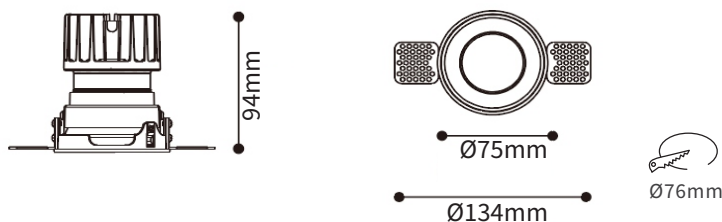

DIMENSIONS

LED MODULE (6, 9, 10, 12W)

Custom reflector colour

Matt Chrome Champagne Mirror Black Piano Black
(MOQ is required for custom colours)