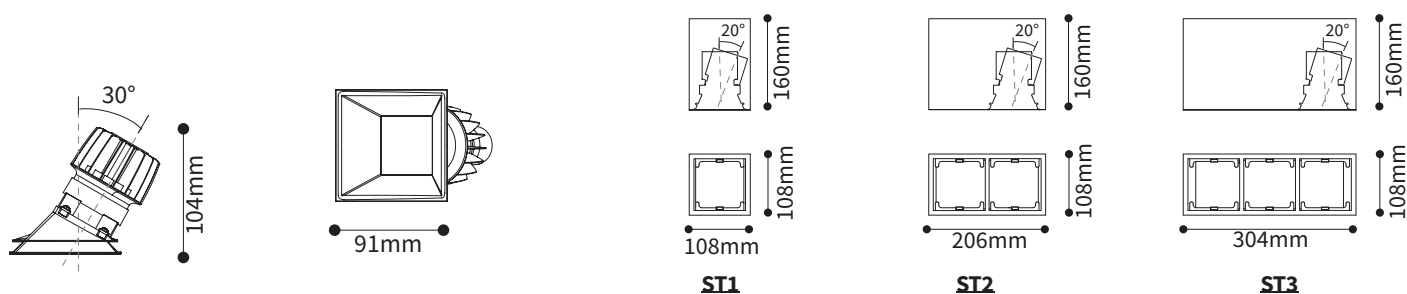

FEATURES

FINISH	White, Black
RATED POWER	9W, 12W, 14W, 18W
WORKING CURRENT	250mA (9W), 350mA (12W), 350mA (14W), 500mA (18W)
RADIANCE ANGLE	6°, 13°, 15°, 24°, 31°, 36°, 50°
MOUNTING	Ceiling recessed
CONNECTION	Indoor rated connections
LAMP LIFE	50,000 Hrs
DIMENSION	108 x 108mm(ST1), 206 x 108mm(ST2), 304 x 108mm(ST3)
OPERATING TEMP	-20° C - +50° C
CONTROL	On/Off, Dali

LIGHT ENGINE

DIMENSIONS

ORDERING LOGIC

PRODUCT	SNOOT	WATTAGE	COLOR TEMPERATURE	CONTROL	BEAM ANGLE	FINISH	IP RATING
CSY-S-WWF	ST1 - Snoot-T1	9 - 9W (TW)	(CT27) 2700K	ND - ON/OFF	13 - 13° (LE-35-DW, LE-35-TW)	BK - Black	44 - IP44
	ST2 - Snoot-T2	12 - 12W (DW)	(CT30) 3000K	DA - Dali	15 - 15° (LE-36, LE-37)	WH - White	65 - IP65
	ST3 - Snoot-T3	14 - 14W	(CT40) 4000K	24 - 24° (LE-36, LE-37)			
		18 - 18W	(TW) Tunable White (2700-6500K)	31 - 31° (LE-35-DW, LE-35-TW)			
			(DW) Dim to Warm (1800-3000K)	36 - 36° (LE-36, LE-37)			
			50 - 50° (LE-36, LE-37)				