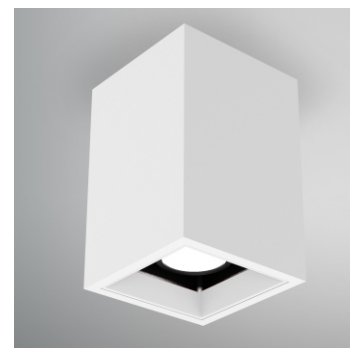

CLASSY SERIES

CLASSY SURFACE FIXED DOWNLIGHT

Mono IP44/IP65 **CE**

The Classy Series is a multi-head modular downlight series available in Trimless, Trim, and Surface-mounted versions. It comes with fixed, adjustable long and short snoots, wall wash, and spotlight optics, making it suitable for use in a wide range of applications, including residential areas, shopping malls, high-end stores, offices, restaurants, bars, museums, art galleries, showrooms, and exhibition centers. The luminaire features an aluminum forged heatsink, powder-coated steel trims, a die-cast plastic snoot baffle, and interchangeable LED light engines based on wattage requirements.

FEATURES

FINISH	White, Black
RATED POWER	9W, 10W, 12W, 14W, 18W
WORKING CURRENT	250mA (9W), 800mA (10W), 350mA (12W), 350mA (14W), 500mA (18W)
RADIANCE ANGLE	6°, 13°, 15°, 24°, 31°, 36°, 50°
MOUNTING	Ceiling recessed
CONNECTION	Indoor rated connections
LAMP LIFE	50,000 Hrs
DIMENSION	108 x 108mm(ST1), 206 x 108mm(ST2), 304 x 108mm(ST3)
OPERATING TEMP	-20° C - +50° C
CONTROL	On/Off, Dali

LIGHT ENGINE

DIMENSIONS

ACCESSORIES

ORDERING LOGIC

PRODUCT	SNOOT	WATTAGE	COLOR TEMPERATURE	CONTROL	BEAM ANGLE	FINISH	ACCESSORIES	IP RATING
CSY-S-FD	ST1 - Snoot-T1	9 - 9W (TW)	(CT27) 2700K	ND - ON/OFF	6° - 6° (10W only) LE-35	BK - Black	SG - Striped Glass	44 - IP44
	ST2 - Snoot-T2	10 - 10W	(CT30) 3000K	DA - Dali	13° - 13° (LE-35-DW, LE-35-TW)	WH - White	HC - Honey Combo louver	65 - IP65
	ST3 - Snoot-T3	12 - 12W (DW)	(CT40) 4000K	Tunable White (2700-6500K) Dim to Warm (1800-3000K)	15° - 15° (LE-36, LE-37)		DS - Diffusion sheet	
		14 - 14W (TW)	24° - 24° (LE-36, LE-37)		WG - Woven Glass			
		18 - 18W (DW)	31° - 31° (LE-35-DW, LE-35-TW)		NO - No Accessory			
36° - 36° (LE-36, LE-37)								
	50° - 50° (LE-36, LE-37)							