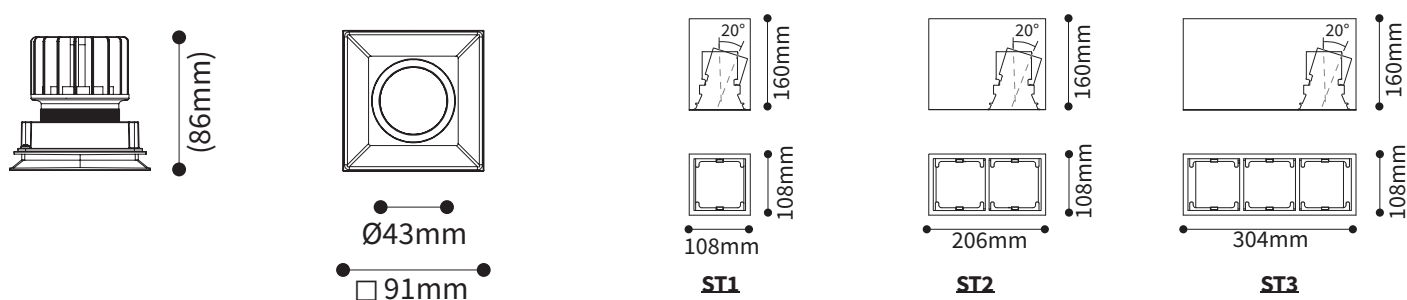

FEATURES

FINISH	White, Black
RATED POWER	9W, 10W, 12W, 14W, 18W
WORKING CURRENT	250mA (9W), 800mA (10W), 350mA (12W), 350mA (14W), 500mA (18W)
RADIANCE ANGLE	6°, 13°, 15°, 24°, 31°, 36°, 50°
MOUNTING	Ceiling recessed
CONNECTION	Indoor rated connections
LAMP LIFE	50,000 Hrs
DIMENSION	108 x 108mm(ST1), 206 x 108mm(ST2), 304 x 108mm(ST3)
OPERATING TEMP	-20° C - +50° C
CONTROL	On/Off, Dali

LIGHT ENGINE

DIMENSIONS

ACCESSORIES

ORDERING LOGIC

PRODUCT	SNOOT	WATTAGE	COLOR TEMPERATURE	CONTROL	BEAM ANGLE	FINISH	ACCESSORIES	IP RATING
CSY-S-FD	ST1 - Snoot-T1	9 - 9W (TW)	(CT27) 2700K	ND - ON/OFF	6° - 6° (10W only) LE-35	BK - Black	SG - Striped Glass	44 - IP44
	ST2 - Snoot-T2	10 - 10W	(CT30) 3000K	DA - Dali	13° - 13° (LE-35-DW, LE-35-TW)	WH - White	HC - Honey Combo louver	65 - IP65
	ST3 - Snoot-T3	12 - 12W (DW)	(CT40) 4000K	Tunable White (2700-6500K) Dim to Warm (1800-3000K)	15° - 15° (LE-36, LE-37)		DS - Diffusion sheet	
		14 - 14W (TW)	24° - 24° (LE-36, LE-37)		WG - Woven Glass			
		18 - 18W (DW)	31° - 31° (LE-35-DW, LE-35-TW)		NO - No Accessory			
36° - 36° (LE-36, LE-37)								
	50° - 50° (LE-36, LE-37)							