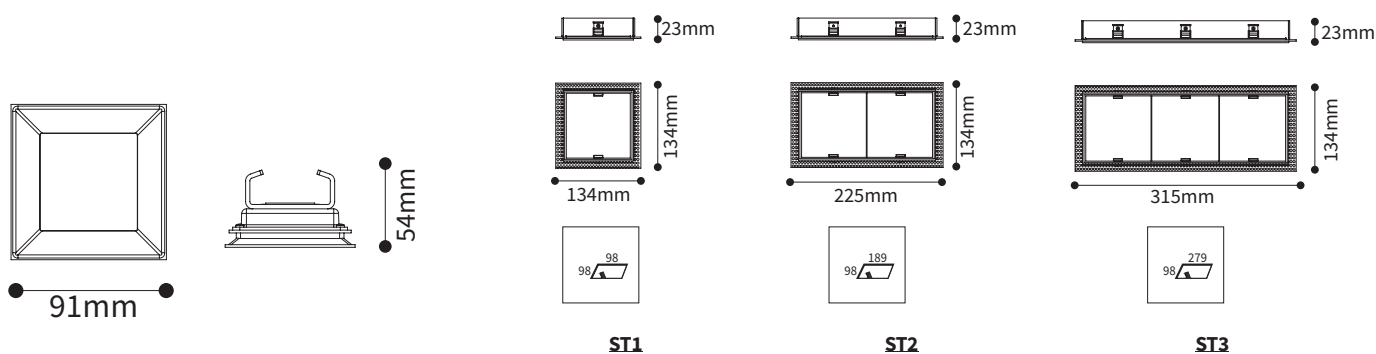

### FEATURES

FINISH	White, Black
RATED POWER	13.5W
WORKING CURRENT	350mA
RADIANCE ANGLE	110°
MOUNTING	Ceiling recessed
CONNECTION	Indoor rated connections
LAMP LIFE	50,000 Hrs
DIMENSION	134 x 134mm(ST1), 225 x 134mm(ST2), 315 x 134mm(ST3)
OPERATING TEMP	-20° C - +50° C
CONTROL	On/Off, Dali

### DIMENSIONS