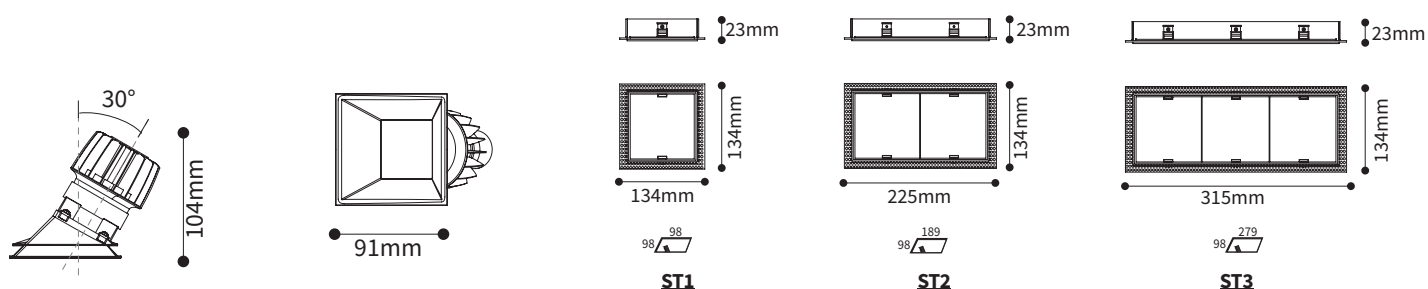

FEATURES

FINISH	White, Black
RATED POWER	9W, 12W, 14W, 18W
WORKING CURRENT	250mA (9W), 350mA (12W), 350mA (14W), 500mA (18W)
RADIANCE ANGLE	6°, 13°, 15°, 24°, 31°, 36°, 50°
MOUNTING	Ceiling recessed
CONNECTION	Indoor rated connections
LAMP LIFE	50,000 Hrs
DIMENSION	134 x 134mm(ST1), 225 x 134mm(ST2), 315 x 134mm(ST3)
OPERATING TEMP	-20° C - +50° C
CONTROL	On/Off, Dali

LIGHT ENGINE

DIMENSIONS

ORDERING LOGIC

PRODUCT	SNOOT	WATTAGE	COLOR TEMPERATURE	CONTROL	BEAM ANGLE	FINISH	IP RATING
CSY-R-WWF-TLS	ST1 - Snoot-T1	9 - 9W (TW)	(CT27) 2700K	ND - ON/OFF	13 - 13° (LE-35-DW, LE-35-TW)	BK - Black	44 - IP44
	ST2 - Snoot-T2	12 - 12W (DW)	(CT30) 3000K	DA - Dali	15 - 15° (LE-36, LE-37)	WH - White	65 - IP65
	ST3 - Snoot-T3	14 - 14W	(CT40) 4000K	24 - 24° (LE-36, LE-37)			
		18 - 18W	(TW) Tunable White (2700-6500K)	31 - 31° (LE-35-DW, LE-35-TW)			
			(DW) Dim to Warm (1800-3000K)	36 - 36° (LE-36, LE-37)			
			50 - 50° (LE-36, LE-37)				
Sample: CSY-R-WWF-TLS - ST1 - 9 - CT27 - ND - 13 - BK - 44							