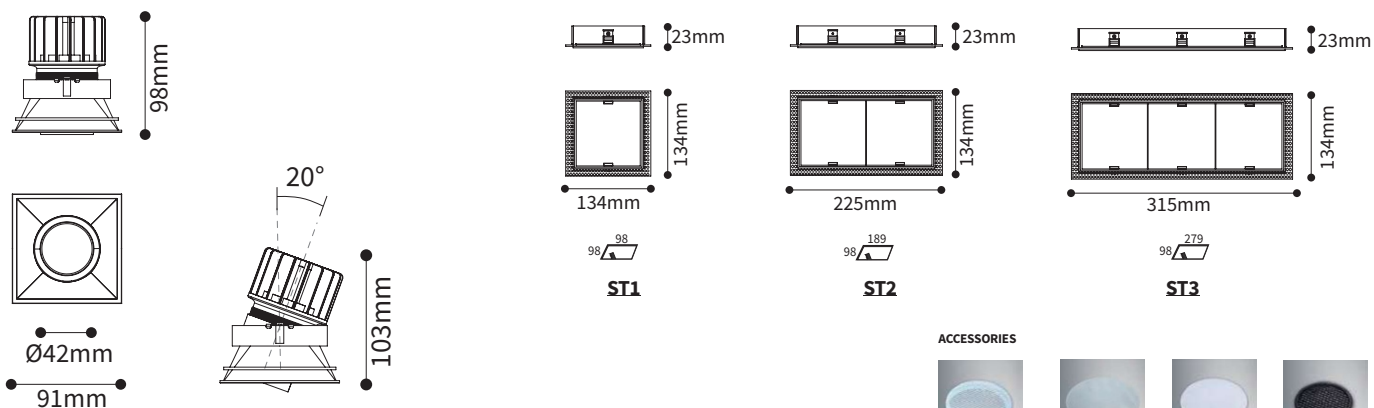

### FEATURES

FINISH	White, Black
RATED POWER	9W, 10W, 12W, 14W, 18W
WORKING CURRENT	250mA (9W), 800mA (10W), 350mA (12W), 350mA (14W), 500mA (18W)
RADIANCE ANGLE	6°, 13°, 15°, 24°, 31°, 36°, 50°
MOUNTING	Ceiling recessed
CONNECTION	Indoor rated connections
LAMP LIFE	50,000 Hrs
DIMENSION	134 x 134mm(ST1), 225 x 134mm(ST2), 315 x 134mm(ST3)
OPERATING TEMP	-20° C - +50° C
CONTROL	On/Off, Dali

### DIMENSIONS