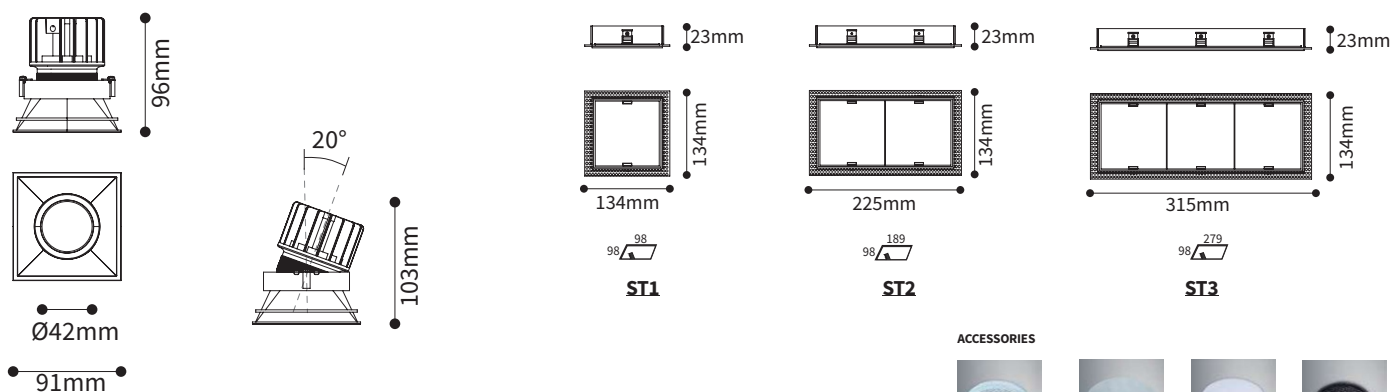

FEATURES

FINISH	White, Black
RATED POWER	9W, 10W, 12W, 14W, 18W
WORKING CURRENT	250mA (9W), 800mA (10W), 350mA (12W), 350mA (14W), 500mA (18W)
RADIANCE ANGLE	6°, 13°, 15°, 24°, 31°, 36°, 50°
MOUNTING	Ceiling recessed
CONNECTION	Indoor rated connections
LAMP LIFE	50,000 Hrs
DIMENSION	134 x 134mm(ST1), 225 x 134mm(ST2), 315 x 134mm(ST3)
OPERATING TEMP	-20° C - +50° C
CONTROL	On/Off, Dali

LIGHT ENGINE

DIMENSIONS

ACCESSORIES

ORDERING LOGIC

PRODUCT	SNOOT	WATTAGE	COLOR TEMPERATURE	CONTROL	BEAM ANGLE	FINISH	ACCESSORIES	IP RATING
CSY-R-SSA-TLS	ST1 - Snoot-T1	9 - 9W (TW)	(CT27) 2700K	ND - ON/OFF	6 - 6° (10W only) LE-35	BK - Black	SG - Striped Glass	44 - IP44
	ST2 - Snoot-T2	10 - 10W	(CT30) 3000K	DA - Dali	13 - 13° (LE-35-DW, LE-35-TW)	WH - White	HC - Honey Combo louver	65 - IP65
	ST3 - Snoot-T3	12 - 12W (DW)	(CT40) 4000K	Tunable White (2700-6500K) Dim to Warm (1800-3000K)	15 - 15° (LE-36, LE-37)	DS - Diffusion sheet	WG - Woven Glass	NO - No Accessory
		14 - 14W (TW)	24 - 24° (LE-36, LE-37)					
		18 - 18W (DW)	31 - 31° (LE-35-DW, LE-35-TW)					
					36 - 36° (LE-36, LE-37)			
					50 - 50° (LE-36, LE-37)			