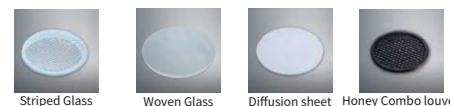

CLASSY SERIES

CLASSY RECESSED SHORT SNOOT ADJUSTABLE TRIMLESS

Mono IP44/IP65 C E

The Classy Series is a multi-head modular downlight series available in Trimless, Trim, and Surface-mounted versions. It comes with fixed, adjustable long and short snoots, wall wash, and spotlight optics, making it suitable for use in a wide range of applications, including residential areas, shopping malls, high-end stores, offices, restaurants, bars, museums, art galleries, showrooms, and exhibition centers. The luminaire features an aluminum forged heatsink, powder-coated steel trims, a die-cast plastic snoot baffle, and interchangeable LED light engines based on wattage requirements.

FEATURES

FINISH	White, Black
RATED POWER	9W, 10W, 12W, 14W, 18W
WORKING CURRENT	250mA (9W), 800mA (10W), 350mA (12W), 350mA (14W), 500mA (18W)
RADIANCE ANGLE	6°, 13°, 15°, 24°, 31°, 36°, 50°
MOUNTING	Ceiling recessed
CONNECTION	Indoor rated connections
LAMP LIFE	50,000 Hrs
DIMENSION	134 x 134mm(ST1), 225 x 134mm(ST2), 315 x 134mm(ST3)
OPERATING TEMP	-20° C - +50° C
CONTROL	On/Off, Dali

LIGHT ENGINE

DIMENSIONS

ACCESSORIES

ORDERING LOGIC

PRODUCT	SNOOT	WATTAGE	COLOR TEMPERATURE	CONTROL	BEAM ANGLE	FINISH	ACCESSORIES	IP RATING
CSY-R-SSA-TLS	ST1 - Snoot-T1	9 - 9W (TW)	(CT27) 2700K	ND - ON/OFF	6 - 6° (10W only) LE-35	BK - Black	SG - Striped Glass	44 - IP44
	ST2 - Snoot-T2	10 - 10W	(CT30) 3000K	DA - Dali	13 - 13° (LE-35-DW, LE-35-TW)	WH - White	HC - Honey Combo louver	65 - IP65
	ST3 - Snoot-T3	12 - 12W (DW)	(CT40) 4000K	Tunable White (2700-6500K) Dim to Warm (1800-3000K)	15 - 15° (LE-36, LE-37)	DS - Diffusion sheet	WG - Woven Glass	NO - No Accessory
		14 - 14W (TW)	24 - 24° (LE-36, LE-37)					
		18 - 18W (DW)	31 - 31° (LE-35-DW, LE-35-TW)					
					36 - 36° (LE-36, LE-37)			
					50 - 50° (LE-36, LE-37)			