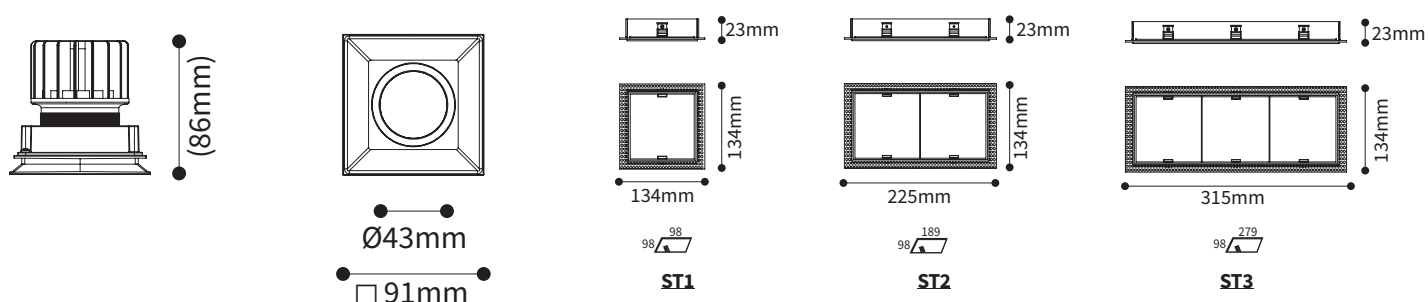

### FEATURES

FINISH	White, Black
RATED POWER	9W, 10W, 12W, 14W, 18W
WORKING CURRENT	250mA (9W), 800mA (10W), 350mA (12W), 350mA (14W), 500mA (18W)
RADIANCE ANGLE	6°, 13°, 15°, 24°, 31°, 36°, 50°
MOUNTING	Ceiling recessed
CONNECTION	Indoor rated connections
LAMP LIFE	50,000 Hrs
DIMENSION	134 x 134mm(ST1), 225 x 134mm(ST2), 315 x 134mm(ST3)
OPERATING TEMP	-20° C - +50° C
CONTROL	On/Off, Dali

### DIMENSIONS