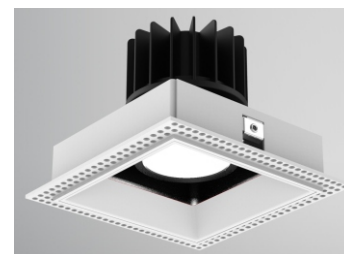

## CLASSY RECESSED FIXED DOWNLIGHT TRIMLESS

**Mono** IP44/IP65 **CE**

The Classy Series is a multi-head modular downlight series available in Trimless, Trim, and Surface-mounted versions. It comes with fixed, adjustable long and short snoots, wall wash, and spotlight optics, making it suitable for use in a wide range of applications, including residential areas, shopping malls, high-end stores, offices, restaurants, bars, museums, art galleries, showrooms, and exhibition centers. The luminaire features an aluminum forged heatsink, powder-coated steel trims, a die-cast plastic snoot baffle, and interchangeable LED light engines based on wattage requirements.

### FEATURES

FINISH	White, Black
RATED POWER	9W, 10W, 12W, 14W, 18W
WORKING CURRENT	250mA (9W), 800mA (10W), 350mA (12W), 350mA (14W), 500mA (18W)
RADIANCE ANGLE	6°, 13°, 15°, 24°, 31°, 36°, 50°
MOUNTING	Ceiling recessed
CONNECTION	Indoor rated connections
LAMP LIFE	50,000 Hrs
DIMENSION	134 x 134mm(ST1), 225 x 134mm(ST2), 315 x 134mm(ST3)
OPERATING TEMP	-20° C - +50° C
CONTROL	On/Off, Dali