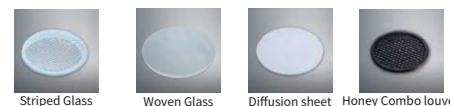

ACCESSORIES

ORDERING LOGIC

PRODUCT	SNOOT	WATTAGE	COLOR TEMPERATURE	CONTROL	BEAM ANGLE	FINISH	ACCESSORIES	IP RATING	
CSY-R-FD-TM	ST1 - Snoot-T1	9 - 9W (TW)	(CT27) 2700K	ND - ON/OFF	6° - 6° (10W only) LE-35	BK - Black	SG - Striped Glass	44 - IP44	
	ST2 - Snoot-T2	10 - 10W	(CT30) 3000K	DA - Dali	13° - 13° (LE-35-DW, LE-35-TW)	WH - White	HC - Honey Combo louver	65 - IP65	
	ST3 - Snoot-T3	12 - 12W (DW)	(CT40) 4000K	Tunable White (2700-6500K) Dim to Warm (1800-3000K)		15° - 15° (LE-36, LE-37)		DS - Diffusion sheet	
		14 - 14W (TW)				24° - 24° (LE-36, LE-37)		WG - Woven Glass	
		18 - 18W (DW)				31° - 31° (LE-35-DW, LE-35-TW)		NO - No Accessory	
					36° - 36° (LE-36, LE-37)				
					50° - 50° (LE-36, LE-37)				

Sample: CSY-R-FD-TLS - ST1 - 10 - CT27 - ND - 6 - BK - SG - 44