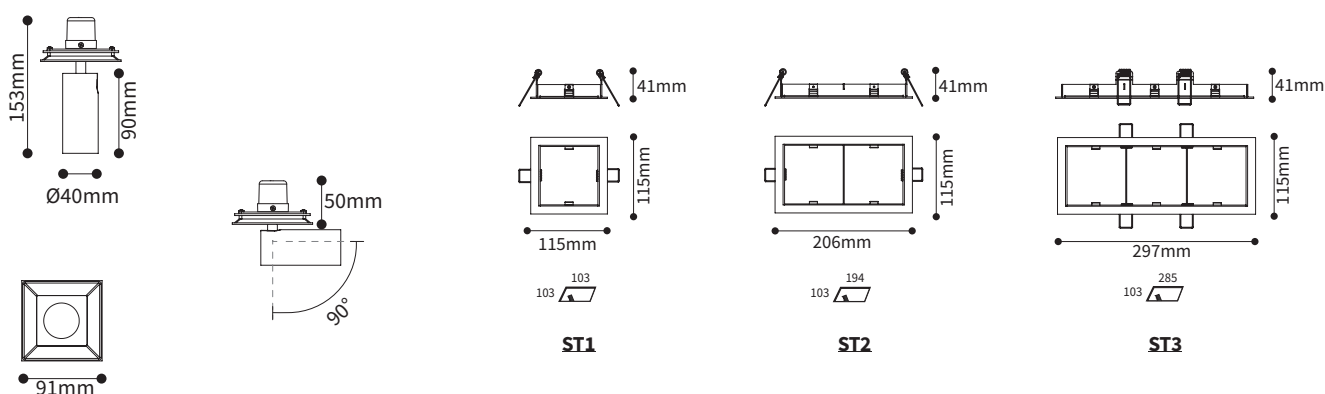

FEATURES

FINISH	White, Black
RATED POWER	6.4W
WORKING CURRENT	350mA
RADIANCE ANGLE	18°, 23°, 35°
MOUNTING	Ceiling recessed
CONNECTION	Indoor rated connections
LAMP LIFE	50,000 Hrs
DIMENSION	115 x 115mm(ST1), 206 x 115mm(ST2), 297 x 115mm(ST3)
OPERATING TEMP	-20° C - +50° C
CONTROL	On/Off, Dali

BRIDGELUX/CREE
LED Quality

350mA
Working Current

6.4W
Rated power

ELECTRICAL DATA

POWER CONSUMPTION	13.5W
SUPPLY VOLTAGE	220-240VAC
COLORS	2700K, 3000K, 4000K
CRI	90+
LUMEN	656lm

DIMENSIONS

ORDERING LOGIC

PRODUCT	SNOOT	WATTAGE	COLOR TEMPERATURE	CONTROL	BEAM ANGLE	FINISH	REFLECTOR FINISH
CSY-R-SA-TM	ST1 - Snoot-T1	6.4 - 6.4W	(CT27)	2700K	ND - ON/OFF	18 - 18°	BK - Black
	ST2 - Snoot-T2		(CT30)	3000K	DA - Dali	23 - 23°	WH - White
	ST3 - Snoot-T3		(CT40)	4000K		35 - 35°	CO - Copper