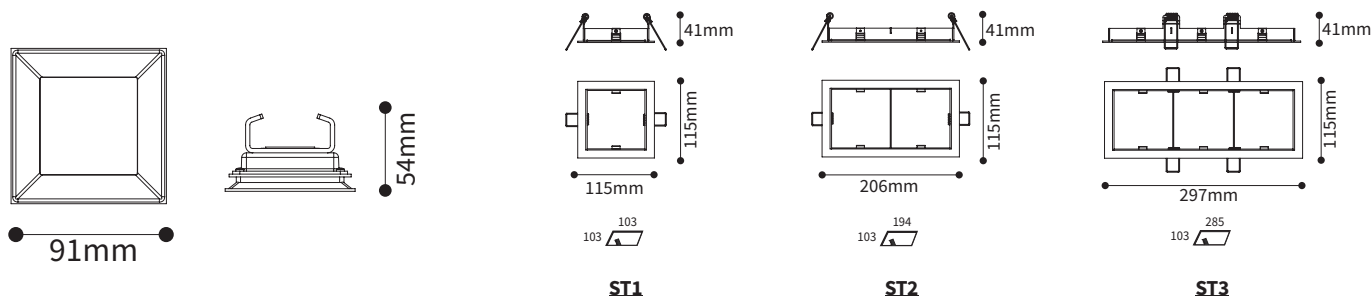

FEATURES

FINISH	White, Black
RATED POWER	13.5W
WORKING CURRENT	350mA
RADIANCE ANGLE	110°
MOUNTING	Ceiling recessed
CONNECTION	Indoor rated connections
LAMP LIFE	50,000 Hrs
DIMENSION	115 x 115mm(ST1), 206 x 115mm(ST2), 297 x 115mm(ST3)
OPERATING TEMP	-20° C - +50° C
CONTROL	On/Off, Dali

BRIDGELUX/CREE
LED Quality

350mA
Working Current

13.5W
Rated power

ELECTRICAL DATA

POWER CONSUMPTION	13.5W
SUPPLY VOLTAGE	220-240VAC
COLORS	2700K, 3000K, 4000K
CRI	90+
LUMEN	580lm

DIMENSIONS

ORDERING LOGIC

PRODUCT	SNOOT	WATTAGE	COLOR TEMPERATURE	CONTROL	BEAM ANGLE	FINISH
CSY-R-PF-TM	ST1 - Snoot-T1	13.5 - 13.5W	(CT27) 2700K	ND - ON/OFF	110 - 110°	BK - Black
	ST2 - Snoot-T2		(CT30) 3000K	DA - Dali		WH - White
	ST3 - Snoot-T3		(CT40) 4000K			