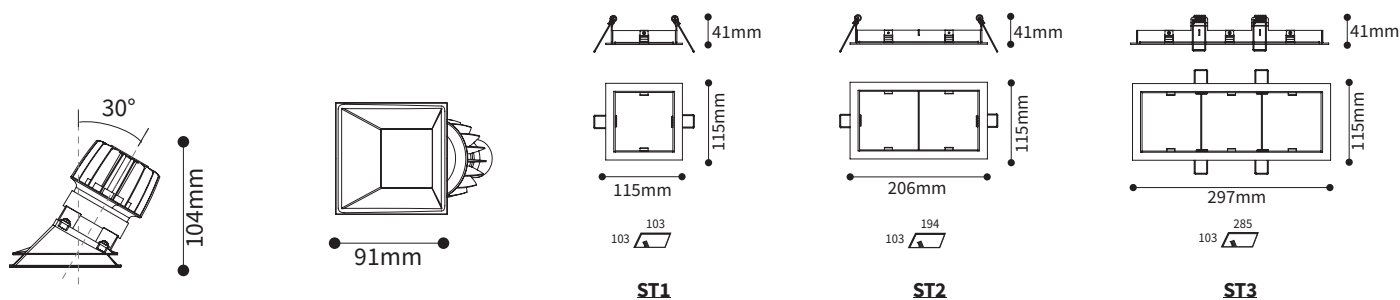

FEATURES

| | |
|-----------------|--|
| FINISH | White, Black |
| RATED POWER | 9W, 12W, 14W, 18W |
| WORKING CURRENT | 250mA (9W), 350mA (12W), 350mA (14W), 500mA (18W) |
| RADIANCE ANGLE | 13°, 15°, 24°, 31°, 36°, 50° |
| MOUNTING | Ceiling recessed |
| CONNECTION | Indoor rated connections |
| LAMP LIFE | 50,000 Hrs |
| DIMENSION | 115 x 115mm(ST1), 206 x 115mm(ST2), 297 x 115mm(ST3) |
| OPERATING TEMP | -20° C - +50° C |
| CONTROL | On/Off, Dali |

LIGHT ENGINE

DIMENSIONS

ORDERING LOGIC

| PRODUCT | SNOOT | WATTAGE | COLOR TEMPERATURE | CONTROL | BEAM ANGLE | FINISH | IP RATING |
|---|----------------|---------------|---------------------------------|-------------------------|-------------------------------|------------|-----------|
| CSY-R-WWF-TM | ST1 - Snoot-T1 | 9 - 9W (TW) | (CT27) 2700K | ND - ON/OFF | 13 - 13° (LE-35-DW, LE-35-TW) | BK - Black | 44 - IP44 |
| | ST2 - Snoot-T2 | 12 - 12W (DW) | (CT30) 3000K | DA - Dali | 15 - 15° (LE-36, LE-37) | WH - White | 65 - IP65 |
| | ST3 - Snoot-T3 | 14 - 14W | (CT40) 4000K | 24 - 24° (LE-36, LE-37) | | | |
| | | 18 - 18W | (TW) Tunable White (2700-6500K) | | 31 - 31° (LE-35-DW, LE-35-TW) | | |
| | | | (DW) Dim to Warm (1800-3000K) | | | | |
| | | | 50 - 50° (LE-36, LE-37) | | | | |
| Sample: CSY-R-WWF-TM - ST1 - 9 - CT27 - ND - 13 - BK - 44 | | | | | | | |