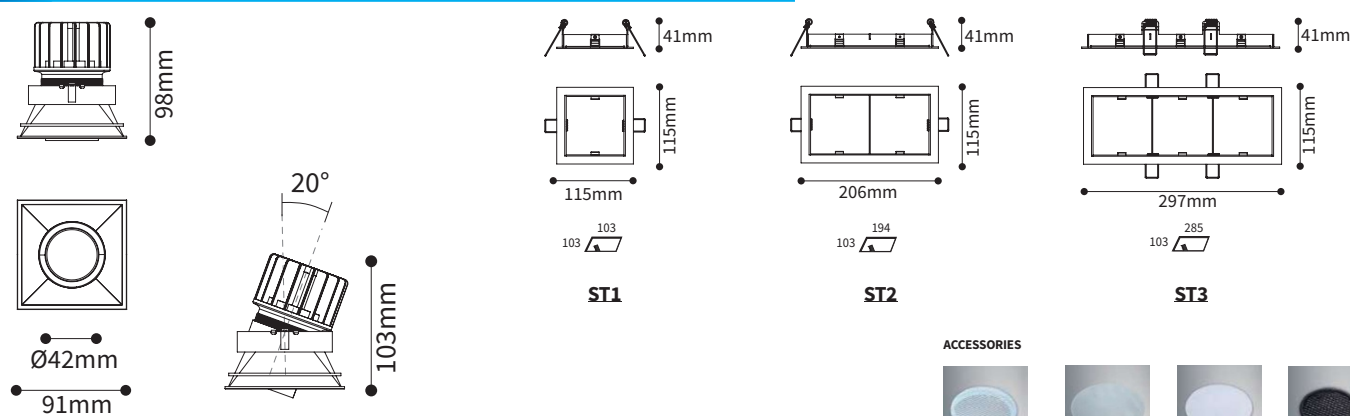

FEATURES

FINISH	White, Black
RATED POWER	9W, 10W, 12W, 14W, 18W
WORKING CURRENT	250mA (9W), 800mA (10W), 350mA (12W), 350mA (14W), 500mA (18W)
RADIANCE ANGLE	6°, 13°, 15°, 24°, 31°, 36°, 50°
MOUNTING	Ceiling recessed
CONNECTION	Indoor rated connections
LAMP LIFE	50,000 Hrs
DIMENSION	115 x 115mm(ST1), 206 x 115mm(ST2), 297 x 115mm(ST3)
OPERATING TEMP	-20° C - +50° C
CONTROL	On/Off, Dali

LIGHT ENGINE

DIMENSIONS

ORDERING LOGIC

PRODUCT	SNOOT	WATTAGE	COLOR TEMPERATURE	CONTROL	BEAM ANGLE	FINISH	ACCESSORIES	IP RATING
CSY-R-LSA-TM	ST1 - Snoot-T1	9- 9W (TW)	(CT27) 2700K	ND - ON/OFF	6 - 6° (10W only) LE-35	BK - Black	SG - Striped Glass	44 - IP44
	ST2 - Snoot-T2	10 - 10W	(CT30) 3000K	DA - Dali	13 - 13° (LE-35-DW, LE-35-TW)	WH - White	HC - Honey Combo louver	65 - IP65
	ST3 - Snoot-T3	12 - 12W (DW)	(CT40) 4000K	Tunable White (2700-6500K) Dim to Warm (1800-3000K)	15 - 15° (LE-36, LE-37)	DS - Diffusion sheet	WG - Woven Glass	NO - No Accessory
		14 - 14W (TW)	24 - 24° (LE-36, LE-37)					
		18 - 18W (DW)	31 - 31° (LE-35-DW, LE-35-TW)					
					36 - 36° (LE-36, LE-37)			
					50 - 50° (LE-36, LE-37)			