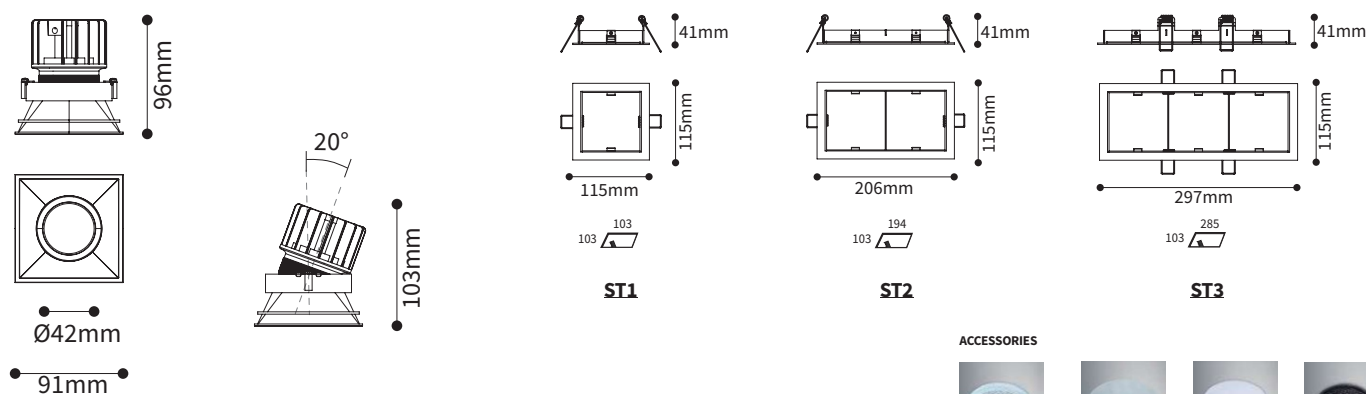

### FEATURES

FINISH	White, Black
RATED POWER	9W, 10W, 12W, 14W, 18W
WORKING CURRENT	250mA (9W), 800mA (10W), 350mA (12W), 350mA (14W), 500mA (18W)
RADIANCE ANGLE	6°, 13°, 15°, 24°, 31°, 36°, 50°
MOUNTING	Ceiling recessed
CONNECTION	Indoor rated connections
LAMP LIFE	50,000 Hrs
DIMENSION	115 x 115mm(ST1), 206 x 115mm(ST2), 297 x 115mm(ST3)
OPERATING TEMP	-20° C - +50° C
CONTROL	On/Off, Dali

### DIMENSIONS