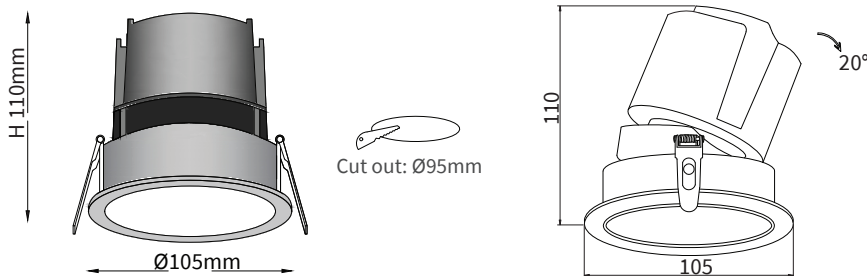

FEATURES

MATERIAL	Aluminum
TRIM FINISH	White, Black
REFLECTOR FINISH	Black, White, Silver, Matt Black, Matt, White, Matt Silver, Black Chrome, Rose Gold, Champagne Gold
RATED POWER	15W, 18W, 20W, 25W, 28W, 30W
FORWARD VOLTAGE	36V DC
BEAM ANGLE	15°, 24°, 38°, 55°
MOUNTING	Ceiling recessed
CONNECTION	Indoor rated connections
LAMP LIFE	50,000 Hrs
DIMENSION	Ø105 x 110mm (Cutout Ø95mm)
OPERATING TEMP	-20° C - +50° C
CONTROL	On/Off, DALI

- CREE LED Quality
- 36V DC Working Voltage
- 15W/18W/20W/25W /28W/30W Rated power

ELECTRICAL DATA

POWER CONSUMPTION	15W, 18W, 20W, 25W, 28W, 30W
COLORS	2700K, 3000K, 4000K, 5000K, 6500K
CRI/SDCM	80 (SDCM 3), 90 (SDCM 2)
DELIVERED LUMENS	

WATTAGE	CRI 80	CRI 90
15W	1430 lm	1029 lm
18W	1598 lm	1235 lm
20W	1907 lm	1372 lm
25W	2384 lm	1716 lm
28W	2670 lm	1921 lm
30W	2861 lm	2064 lm

DIMENSIONS

ORDERING LOGIC

PRODUCT	WATTAGE	COLOR TEMPERATURE	CRI	BEAM ANGLE	TRIM FINISH	REFLECTOR FINISH	ACCESSORIES	CONTROL	
ILM-3	15 - 15W	(CT27)	2700K	80 - 80	15 - 15°	W - White	B - Black	HC - Honey Comb	ND - On/Off
	18 - 18W	(CT30)	3000K	90 - 90	24 - 24°	B - Black	BC - Black Chrome	NA - No Accessories	DA - DALI
	20 - 20W	(CT40)	4000K		38 - 38°		MB - Matt Black		
	25 - 25W	(CT50)	5000K		55 - 55°		S - Silver		
	28 - 28W	(CT65)	6500K				MS - Matt Silver		
	30 - 30W						W - White		
						MW - Matt White			
						RG - Rose Gold			
						CG - Champagne Gold			