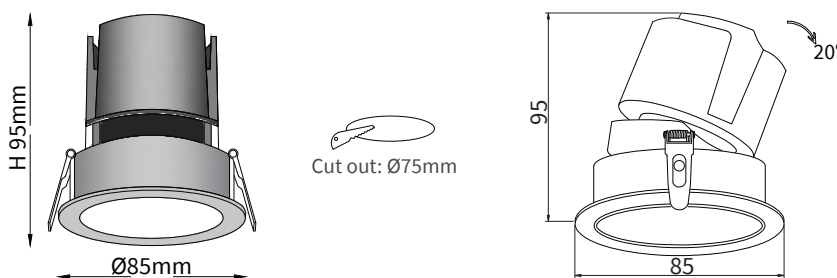

### FEATURES

MATERIAL	Aluminum
TRIM FINISH	White, Black
REFLECTOR FINISH	Black, White, Silver, Matt Black, Matt, White, Matt Silver, Black Chrome, Rose Gold, Champagne Gold
RATED POWER	8W, 9W, 10W, 12W
FORWARD VOLTAGE	36V DC
BEAM ANGLE	15°, 24°, 38°, 55°
MOUNTING CONNECTION	Ceiling recessed Indoor rated connections
LAMP LIFE	50,000 Hrs
DIMENSION	Ø85 x 95mm (Cutout Ø75mm)
OPERATING TEMP	-20° C - +50° C
CONTROL	On/Off, DALI

### DIMENSIONS