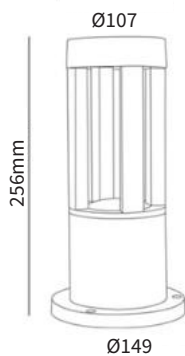

MINI FRAME BOLLARD

MI-FAE-BO107

Mono IP67 CE

Mini Frame bollard is suitable for exterior and pathway lighting in public spaces. The efficient technology ensures a glare free orientation and guidance for passers-by and vehicles drivers with maximum visual comfort. The slim and sleek design makes an architectural element in itself.

FEATURES

HOUSING	Anodized Aluminium
WORKING VOLTAGE	100-240V AC
MOUNTING	Ground mounted
DIMENSIONS	Ø107 x (H)256mm
BEAM ANGLE	120°
OPERATION TEMP	-20° C - +50° C
BODY COLOR	Black, Grey
LAMP LIFE	50,000 hrs
CONTROL	On/Off
IP RATING	IP 67

OSRAM
LED Quality

100-240V AC
Working Voltage

7W
Rated power

ELECTRICAL DATA

RATED POWER	7W
COLORS	3000K, 4000K, 6000K
CRI	80
LUMEN	560lm

DIMENSION

ORDERING LOGIC

PRODUCT	WATTAGE	OPTIC	COLOR TEMPERATURE	CONTROL	FINISH
MI-FAE-BO107	7 - 7W	120 - 120°	(CT30) 3000K (CT40) 4000K (CT60) 6000K	ND - Non Dimmable	BK - Black GR - Grey