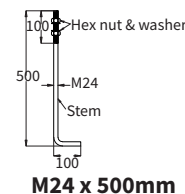

Anchor bolt

ORDERING LOGIC

PRODUCT	WATTAGE	COLOR TEMPERATURE	OPTIC	VOLTAGE	CONTROL	POLE HEIGHT	FINISH	
ZRA-PL2	30	30W (CT30)	3000K	AC - 220-240V AC	ND - Non Dimmable	35 - 3500mm	DG - Dark Grey	
	40	40W (CT40)	4000K			T3 - Type 3 Distribution	40 - 4000mm	BK - Black
	60	60W (CT60)	6000K			T4 - Type 4 Distribution	60 - 6000mm	WH - White
	80	80W					70 - 7000mm	
	100	100W					80 - 8000mm	

Sample: ZRA-PL2 - 30 - CT30 - T2 - AC - ND - 35 - DG