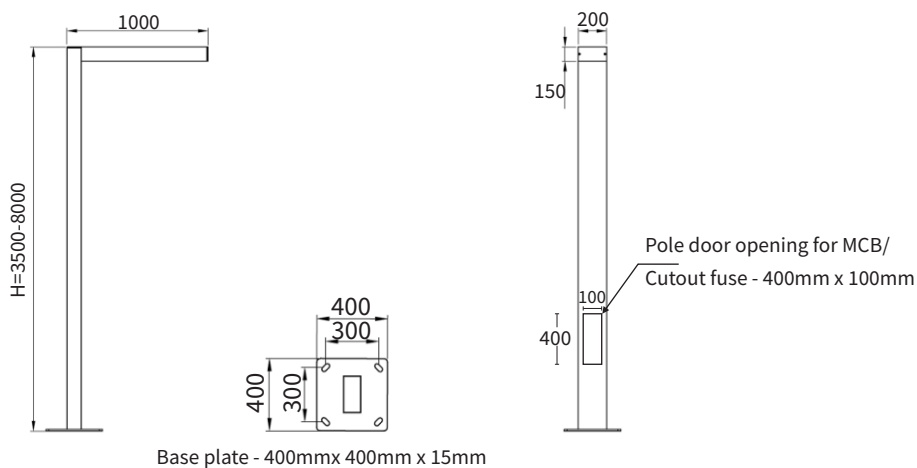

## ZRA-PL 2

**Mono** IP66 IK08 CE

The Zebra Pole Light combines a lighting pole/column and arm into a single rectangular section. This design allows for the placement of two light points at different directions and heights on the same pole. The product is ideal for illuminating streets, avenues, residential areas, and pedestrian zones. It is available in Type 2, Type 3, and Type 4 light distribution classifications for roadways. The poles are offered in heights ranging from 3.5m to 8m. Both the pole section and the arm section are made of extruded 6063 T5 aluminum with a low copper content, measuring 200mm wide and 150mm thick. The pole features a weather-sealed door opening of 400mm x 100mm for installing an MCB/Fuse cutout (to be supplied by others). The outreach length of the arm can be customized within structural limits. The pole's base plate dimensions are 400mm x 400mm x 15mm thick and come complete with four M24 x 500mm long L Anchor Bolts, along with two nuts and two washers per anchor bolt.

### FEATURES

HOUSING	Heavy duty die-cast aluminum
WORKING VOLTAGE	220-240V AC
MOUNTING	Pole luminaire
OPTIC	Type 2, Type 3, Type 4 light distribution available
DIMENSIONS	Arm length 1000x200x150mm, Pole Height 3500 to 8000mm
OPERATION TEMP	-30° C - +50° C
BODY COLOR	Dark grey, Black, White
LAMP LIFE	50,000 hrs
CONTROL	On/Off

### DIMENSION