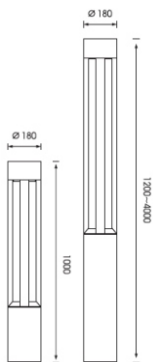

### FEATURES

HOUSING	Heavy duty die-cast aluminium
WORKING VOLTAGE	100-240V ac
MOUNTING	Ground mounted
DIMENSIONS	Ø180x1000, 1200, 4000(H)mm
OPTIC	Type 2, Type 3, Type 4 light distribution available
OPERATION TEMP	-20° C - +50° C
BODY COLOR	Black, Grey
LAMP LIFE	50,000 hrs
CONTROL	On/Off
IP RATING	IP 65

### ELECTRICAL DATA

RATED POWER	20W, 30W, 38W, 48W
COLORS	3000K, 4000K, 6000K
CRI	80
LUMEN	90-95lm/W

### DIMENSION