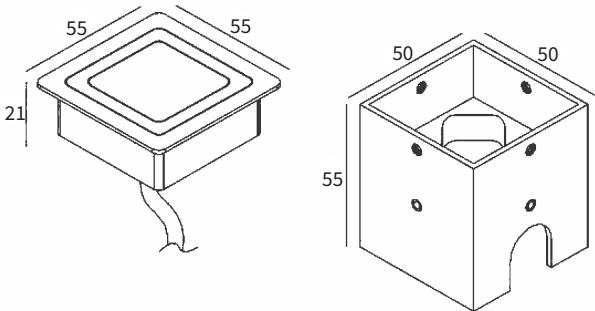

FEATURES

HOUSING	Aluminum
FINISH	Sand White, Sand Black, Sand Grey, Sand Brown
RATED POWER	3W
WORKING VOLTAGE	12V DC
RADIANCE ANGLE	120°
MOUNTING	Wall recessed
LAMP LIFE	50,000 hrs
DIMENSIONS	55 x 55 x 21mm
OPERATION TEMP	-30° C - +50° C
CONTROL	On/Off

V 12V DC
Working Voltage

W 3W
Rated power

ELECTRICAL DATA

RATED POWER	3W
COLORS	2700K, 3000K, 4000K, 6000K
CRI	80

DIMENSION

ORDERING LOGIC

PRODUCT SERIES	POWER	COLOR TEMPERATURE		DRIVER	BODY COLOR	CUSTOM
GEO 3	3 - 3W	(CT27)	2700K	ND- Non Dimmable	SW - Sand White	XX -XX
		(CT30)	3000K		SB - Sand Black	
		(CT40)	4000K		SG - Sand Grey	
		(CT60)	6000K		SBR - Sand Brown	