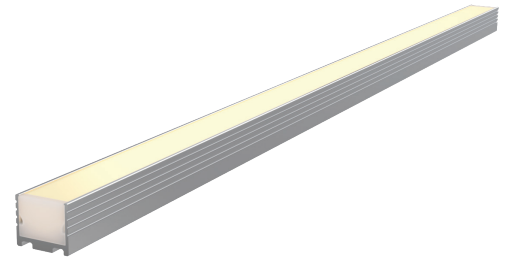

# LINEAR FIXTURE DIFFUSED SLIM SPEC SHEET

LFD-S-15

**IP67**  
WATER  
PROOF

**15W**

The LFD series linear LED light fixtures are a simple, yet elegant solution for slick wall washing applications where a diffused single color light is desired along a floor, wall or ceiling. The LFD series in particular has the mounting option hidden behind the fixture to give it a clean, look unobtrusive.

## FEATURES

<b>OPERATING VOLTAGE</b>	24 Volts DC
<b>OPERATING TEMPERATURE</b>	-20°C to 60°C
<b>LIGHT SOURCE</b>	COB strip
<b>LED QUANTITY</b>	400 LED/m
<b>FINISH</b>	White
<b>LAMP LIFE</b>	50,000 hrs
<b>IP RATING</b>	IP67
<b>MAXIMUM DISTANCE</b>	16.4 ft (5 m)
<b>COLORS</b>	2700K, 3000K, 4000K, 6500K, Blue, Green
<b>CONNECTION</b>	IP Rated Connector