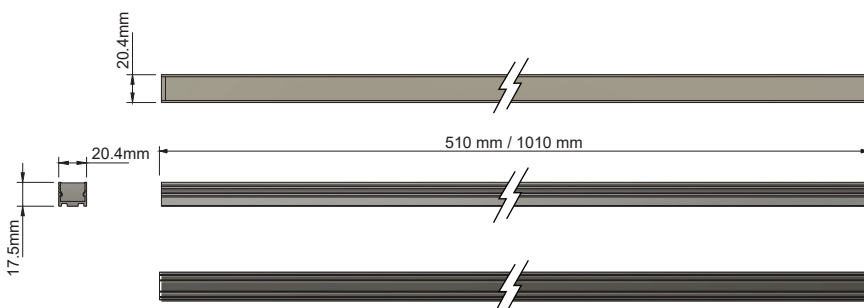

## FEATURES

<b>OPERATING VOLTAGE</b>	24 Volts DC
<b>OPERATING TEMPERATURE</b>	-20°C to 60°C
<b>LIGHT SOURCE</b>	COB strip
<b>LED QUANTITY</b>	400 LED/m
<b>FINISH</b>	White
<b>LAMP LIFE</b>	50,000 hrs
<b>IP RATING</b>	IP67
<b>MAXIMUM DISTANCE</b>	16.4 ft (5 m)
<b>COLORS</b>	2700K, 3000K, 4000K, 6500K, Blue, Green
<b>CONNECTION</b>	IP Rated Connector

## ELECTRICAL

<b>POWER</b>	15 W/m
<b>SUPPLY VOLTAGE</b>	24 VDC
<b>LUMEN (3000K)</b>	602 lm/m (183 lm/ft)
<b>RATED POWER</b>	15 W/m (4.56 W/ft)
<b>CRI</b>	90

## DIMENSIONS