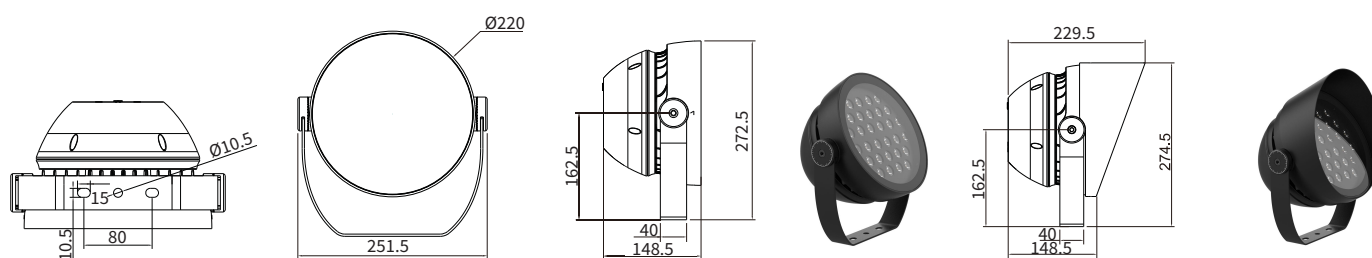

DRAWING

ORDERING LOGIC

PRODUCT	WATTAGE	COLOR TEMPERATURE	OPTIC	VOLTAGE	CONTROL	FINISH	ACCESSORIES
LFL-R-60	60 - 60W	1 RGB	8 - 8°	AC - 220V AC	DMX - DMX512	GB - Graphite Black (RAL 9011)	AGH - Anti Glare Hood
LFL-R-72	72 - 72W	2 RGBW3000°K	15 - 15°			IG - Iron Grey (RAL7011)	HCS - Honeycomb Screen
		3 RGBW4000°K	30 - 30°			SW - Signal White (RAL 9003)	NA - No Accessory
		4 RGBW6500°K	45 - 45°			SG - Signal Green (RAL6032)	
			60 - 60°			XX - Custom Color Finish	
			15x60 - 15°x60°				
			20x40 - 20°x40°				

Sample: LFL-R-60 - 60 - 1 - 8 - AC - DMX - WH - AGH