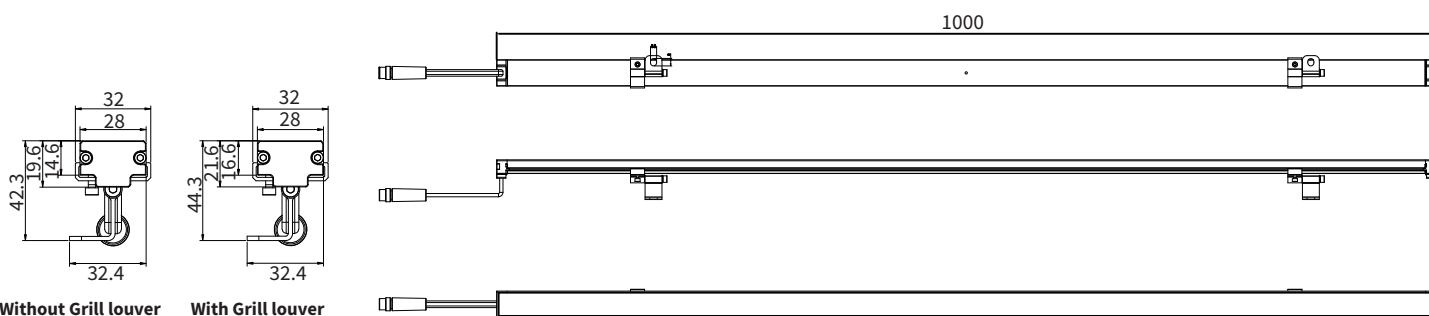

FEATURES

| | |
|-----------------|---|
| FINISH | 6063 Extruded Aluminum with Die-cast Aluminium End Caps |
| WORKING VOLTAGE | 24V DC |
| RATED POWER | 12W (600mm), 18W (1000mm), 24W (1000mm) |
| BEAM ANGLE | 20°, 30°, 45°, 20°x40° |
| MOUNTING | Surface mounting |
| OPTIC | PMMA |
| DIMENSIONS | 600/1000(L) x 28(W) x 43(H)mm |
| OPERATION TEMP | -40° C - +50° C |
| STORAGE TEMP | -40° C - +80° C |
| WEIGHT | 0.6kg |
| LAMP LIFE | 50,000 hrs |
| BODY COLOR | Aluminum |
| CONTROL | DMX512 |

Micro Louver

DIMENSION

ORDERING LOGIC

| PRODUCT | LENGTH | WATTAGE | COLOR TEMPERATURE | BEAMANGLE | VOLTAGE | CONTROL | FINISH | ACCESSORIES |
|---------|------------|-----------------------------|-------------------|-----------------|-------------|--------------|--------------------------|--------------------|
| LRW28C | 1 - 600mm | 12 - 12W (600mm / 12 LEDs) | 1 RGBW3000°K | 20 - 20° | DC - 24V DC | DMX - DMX512 | AAL - Anodized Aluminium | ML - Micro Louvre |
| | 2 - 1000mm | 18 - 18W (1000mm / 18 LEDs) | 2 RGBW4000°K | 30 - 30° | | | | BB - Baffle Blades |
| | | 24 - 24W (1000mm / 24 LEDs) | 3 RGBW6500°K | 45 - 45° | | | | NA - No Accessory |
| | | | | 20x40 - 20°x40° | | | | |