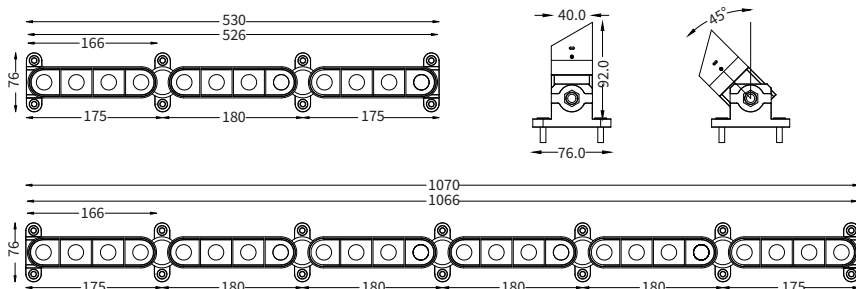

### FEATURES

MATERIAL	Die-cast aluminum
WORKING VOLTAGE	220-240V AC, 100W 48V DC external PSU
RATED POWER	12W/Module
BEAM ANGLE	10°, 20°, 40°, 60°, 15°x50°
LAMP LIFE	50,000 hrs
MOUNTING	Surface mounted
DIMENSIONS	166 x 76mm
OPERATION TEMP	-20° C - +50° C
CONTROL	DMX512, RDM
BODY COLOR	Grey, Black

### ELECTRICAL DATA

POWER CONSUMPTION	36W (530mm), 72W (1070mm)
COLORS	RGBW 3000°K, RGBW 4000°K, RGBW 6500°K,
CRI	80/90
SDCM	3 Step MacAdam

Glare Louvre Asymmetric

Glare Louvre Symmetric

### LUMENS (DELIVERED)

Modules	Fixture Length	Lumens (RGBW3000°K)
3	530mm	36W - 1656 lm
6	1070mm	72W - 3312 lm

### DIMENSIONS

Max Bending Radius 300mm