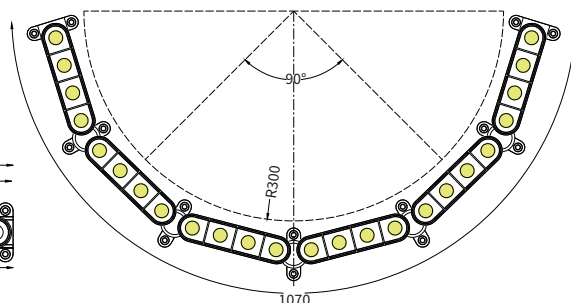

DIMENSIONS

Max Bending Radius 300mm

ORDERING LOGIC

PRODUCT	MODULE/LENGTH	WATTAGE	COLOR TEMPERATURE	BEAM ANGLE	VOLTAGE	CONTROLS	FINISH	ACCESSORIES	
FGC-C	3 - 530mm	36 - 36W (530mm)	1	RGBW 3000°K	10 - 10°	DC - 48V DC	BK - Black (RAL 9011)	GLA - Glare Louvre Asymmetric	
				RGBW 4000°K				GLS - Glare Louvre Symmetric	
	6 - 1070mm	72 - 72W (1070mm)	2	RGBW 6500°K	40 - 40°	DMX - DMX512/RDM	GR - Alu. Grey (RAL 9006)	NA - No Accessory	
					60 - 60°				
					15x50 - 15°x50°				XX - Custom

Sample: FGC-C - 3 - 36 - 1 - 10 - DC - DMX - BK - GLA