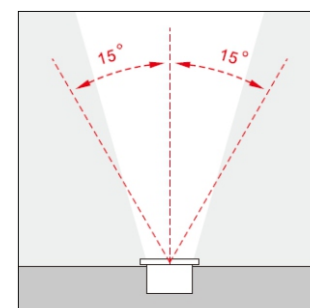

GRAVITY MAXI STAINLESS SERIES

GMSS

Gravity Maxi Stainless Series is a high-power Osram LED inground uplight luminaire specially designed for architectural facades and general uplighting. Crafted with a full 316 Marine Grade Stainless Steel Flange and Housing, this inground luminaire offers exceptional durability with an IP68 (not for underwater use) and IK10 rating, as well as drive-over capability up to 5000kg @ 20km/hr. The product allows a 0° to 15° internal Tilt angle in either direction of the optical assembly and provides a wide range of lighting solutions, accentuating trees, buildings, and walls with dramatic highlighting. With superior finishing and high efficiency, this exterior inground uplight delivers soft and uniform illumination, seamlessly blending into the surrounding space to maximize its aesthetic appeal. Featuring high-quality optical systems and direct lighting capabilities, this product achieves the desired effect in various applications. RGBW version is also available in one wattage and beam angle.

FEATURES

HOUSING	316 Marine grade stainless steel frame, Body and housing
FINISH	Polished Stainless Steel, Brushed Stainless Steel
RATED POWER	12W, 16W, 24W
BEAM ANGLE	15°, 25°, 28°, 45°, 60°
LAMP LIFE	50,000 hrs
MOUNTING	Floor recessed
DIMENSIONS	Ø243 x 280mm
OPERATION TEMP	-30° C - +50° C
CONTROL	On/Off, Dali, DMX512
MacAdam	2-Step

LUMENS CHART

Wattage	Lumens @ 3000°K
12	1275 lm
16	1700 lm
24	2550 lm
24	1700 lm @ RGBW 3000°K

DIMENSIONS

ORDERING LOGIC

PRODUCT	WATTAGE	COLOR TEMPERATURE	BEAM ANGLE	VOLTAGE	CONTROL	FINISH	ACCESSORIES
GMSS	12	(CT27) - 2700K	15° - 15°	AC - 220-240V AC	SW - On/Off	PSS - Polished Stainless Steel	HCL - Honeycomb Louvre
	16	(CT30) - 3000K	25° - 25°		DA - DALI	BSS - Brushed Stainless Steel	IPWC - IP68 Wire Connector
	24	(CT40) - 4000K	28° - 28°		DMX - DMX512 (RGBW)	NA - No Accessory	
	24C - 24W RGBW	(CT50) - 5000K	45° - 45°				
		(RGBW) - RGBW	60° - 60°				