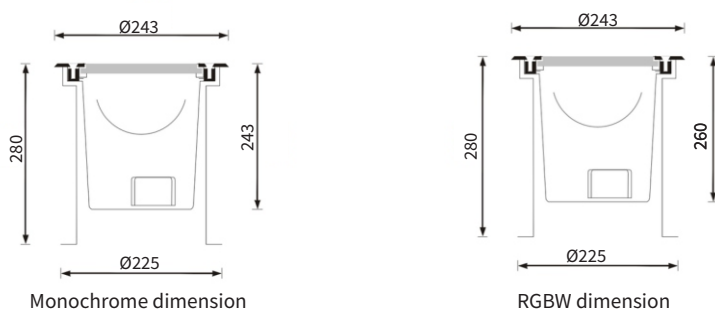

GRAVITY MAXI STAINLESS SERIES

GMSS

Gravity Maxi Stainless Series is a high-power Osram LED inground uplight luminaire specially designed for architectural facades and general uplighting. Crafted with a full 316 Marine Grade Stainless Steel Flange and Housing, this inground luminaire offers exceptional durability with an IP68 (not for underwater use) and IK10 rating, as well as drive-over capability up to 5000kg @ 20km/hr. The product allows a 0° to 15° internal Tilt angle in either direction of the optical assembly and provides a wide range of lighting solutions, accentuating trees, buildings, and walls with dramatic highlighting. With superior finishing and high efficiency, this exterior inground uplight delivers soft and uniform illumination, seamlessly blending into the surrounding space to maximize its aesthetic appeal. Featuring high-quality optical systems and direct lighting capabilities, this product achieves the desired effect in various applications. RGBW version is also available in one wattage and beam angle.

FEATURES

HOUSING	316 Marine grade stainless steel frame, Body and housing
FINISH	Polished Stainless Steel, Brushed Stainless Steel
RATED POWER	12W, 16W, 24W
BEAM ANGLE	15°, 25°, 28°, 45°, 60°
LAMP LIFE	50,000 hrs
MOUNTING	Floor recessed
DIMENSIONS	Ø243 x 280mm
OPERATION TEMP	-30° C - +50° C
CONTROL	On/Off, Dali, DMX512
MacAdam	2-Step

LUMENS CHART

Wattage	Lumens @ 3000°K
12	1275 lm
16	1700 lm
24	2550 lm
24	1700 lm @ RGBW 3000°K

DIMENSIONS

ORDERING LOGIC

PRODUCT	WATTAGE	COLOR TEMPERATURE	BEAM ANGLE	VOLTAGE	CONTROL	FINISH	ACCESSORIES
GMSS	12	(CT27) - 2700K	15° - 15°	AC - 220-240V AC	SW - On/Off	PSS - Polished Stainless Steel	HCL - Honeycomb Louvre
	16	(CT30) - 3000K	25° - 25°		DA - DALI	BSS - Brushed Stainless Steel	IPWC - IP68 Wire Connector
	24	(CT40) - 4000K	28° - 28°		DMX - DMX512 (RGBW)	NA - No Accessory	
	24C - 24W RGBW	(CT50) - 5000K	45° - 45°				
		(RGBW) - RGBW	60° - 60°				