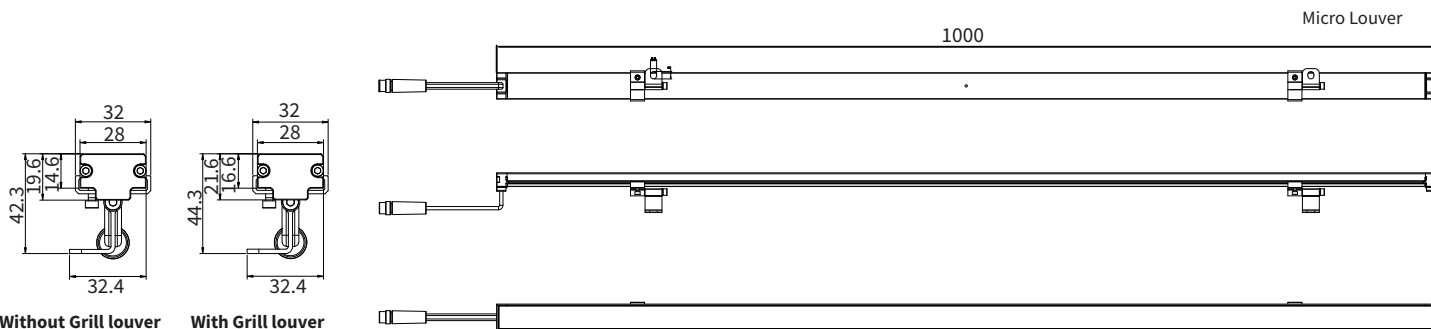

FEATURES

FINISH	6063 Extruded Aluminum with Die-cast Aluminium End Caps
WORKING VOLTAGE	24V DC
RATED POWER	8W (600mm), 18W (1000mm), 24W (1000mm)
BEAM ANGLE	20°, 30°, 45°, 20°x40°
MOUNTING	Surface mounting
OPTIC	PMMA
DIMENSIONS	600/1000(L) x 28(W) x43(H)mm
OPERATION TEMP	-40° C - +50° C
STORAGE TEMP	-40° C - +80° C
WEIGHT	0.6kg
LAMP LIFE	50,000 hrs
BODY COLOR	Aluminum
CONTROL	On/Off, DALI

DIMENSION

ORDERING LOGIC

PRODUCT	LENGTH	WATTAGE	COLOR TEMPERATURE	BEAMANGLE	VOLTAGE	CONTROL	FINISH	ACCESSORIES
LRW28C	1 - 600mm	8 - 8W (600mm / 12 LEDs)	(CT27) 2700K	20 - 20°	DC - 24V DC	SW - On/Off DA - DALI	AAL - Anodized Aluminium	ML - Micro Louvre
		18 - 18W (1000mm / 18 LEDs)	(CT30) 3000K	30 - 30°				BB - Baffle Blades
	2 - 1000mm	24 - 24W (1000mm / 24 LEDs)	(CT40) 4000K	45 - 45°				NA - No Accessory
		(CT50) 5000K	20x40 - 20°x40°					
		(CT57) 5700K						