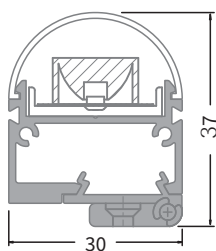

FEATURES

LED QUANTITY	36 LED/mtr
BEAM ANGLE	35°
AVAILABLE LENGTH	500mm, 1000mm, 2000mm, 3000mm, 4000mm, 5000mm, 10000mm
MOUNTING	Surface mounted
OPERATION TEMP	-40° C - +50° C
LAMP LIFE	50,000 hrs

CREE
LED Quality

24 V DC
Working Voltage

20W / mtr
Rated power

ELECTRICAL DATA

POWER CONSUMPTION	20W/mtr
LED VOLTAGE	24V DC
COLORS	RGBW W-3000K
CRI	80

DIMENSION

ORDERING LOGIC

PRODUCT	OPTIC	COLOR TEMPERATURE	VOLTAGE	STRIP LENGTH	BARE PROFILE	CUSTOM
LINEAR FLEX WASHER - (LFW)	35 - 35°	(RGBW) RGBW	24 - 24VDC	500 - 500	500 - 500mm	XX
	XX - CUSTOM			1000 - 1000	1000 - 1000mm	
				2000 - 2000	2000 - 2000mm	
				3000 - 3000	XX - CUSTOM	
				4000 - 4000		
				5000 - 5000		
				10000 - 10000		
			XX - CUSTOM			