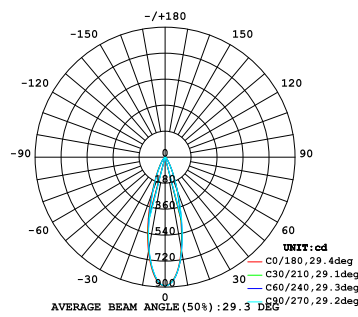

24 V DC
Working Voltage

20W / mtr
Rated power

ELECTRICAL DATA

POWER CONSUMPTION	20W/mtr
LED VOLTAGE	24V DC
COLORS	RGBW W-3000K
CRI	80

DIMENSION

ORDERING LOGIC

PRODUCT	OPTIC	COLOR TEMPERATURE	VOLTAGE	STRIP LENGTH	BARE PROFILE	CUSTOM
LINEAR FLEX WASHER - (LFW)	35 - 35°	(RGBW) RGBW	24 - 24VDC	500 - 500	500 - 500mm	XX
	XX - CUSTOM			1000 - 1000	1000 - 1000mm	
				2000 - 2000	2000 - 2000mm	
				3000 - 3000	XX - CUSTOM	
				4000 - 4000		
				5000 - 5000		
				10000 - 10000		
			XX - CUSTOM			

2 PIN Male Connection Cable

2 PIN Female Connection Cable

UV glue

UV light

LIGHT DISTRIBUTION CURVE

(Symmetric)

(Symmetric)

(Asymmetric)