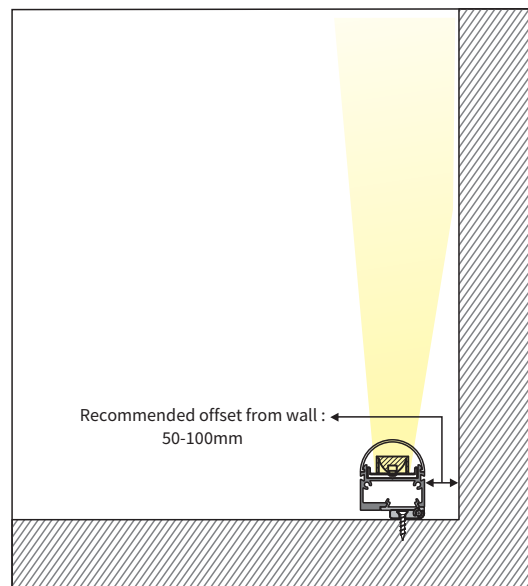

LINEAR FLEX WASHER - LFW SERIES

LFW

LIGHT DISTRIBUTION CURVE

INSTALLATION

7