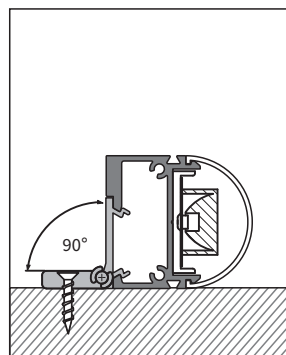

24 V DC
Working Voltage

20W / mtr
Rated power

ELECTRICAL DATA

POWER CONSUMPTION	20W/mtr
LED VOLTAGE	24V DC
COLORS	RGBW W-3000K
CRI	80

DIMENSION

ORDERING LOGIC

PRODUCT	OPTIC	COLOR TEMPERATURE	VOLTAGE	STRIP LENGTH	BARE PROFILE	CUSTOM
LINEAR FLEX WASHER - (LFW)	35 - 35°	(RGBW) RGBW	24 - 24VDC	500 - 500	500 - 500mm	XX
	XX - CUSTOM			1000 - 1000	1000 - 1000mm	
				2000 - 2000	2000 - 2000mm	
				3000 - 3000	XX - CUSTOM	
				4000 - 4000		
				5000 - 5000		
				10000 - 10000		
			XX - CUSTOM			

2 PIN Male Connection Cable

2 PIN Female Connection Cable

UV glue

UV light

LIGHT DISTRIBUTION CURVE

(Symmetric)

(Symmetric)

(Asymmetric)

INSTALLATION

1

2

3

4

5

6

7