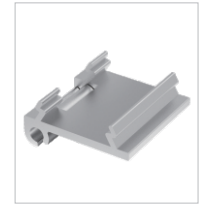

LINEAR FLEX WASHER - LFW SERIES

LFW

YYZ LFW wall washer performs to give the ideal solution in achieving a flawless wall washing effect. Streamlined design with highly focussed and direction beam from a PMMA lens with silicone encapsulation. Backed with high quality aluminium profile for thermal management and adjustable brackets for effective installation.

Sample: LFW - 35 - RGBW - 24 - 500 - 500 - XX

LINEAR FLEX WASHER - LFW SERIES

LFW

PC Cover

Aluminum profile

End Cap

Metal mounting clip

2 PIN join connector

2 PIN Male Connection Cable

2 PIN Female Connection Cable

UV glue

UV light

LIGHT DISTRIBUTION CURVE

(Symmetric)

(Symmetric)

(Asymmetric)