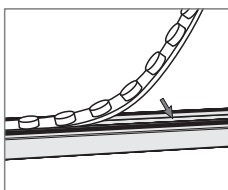

INSTALLATION

1