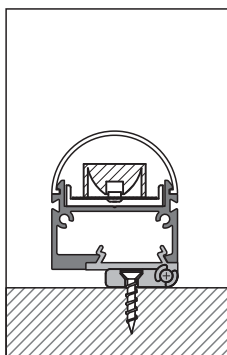

2 PIN Male Connection Cable

2 PIN Female Connection Cable

UV glue

UV light

LIGHT DISTRIBUTION CURVE

(Symmetric)

(Symmetric)

(Asymmetric)

INSTALLATION

1

2

3

4

5

6

7