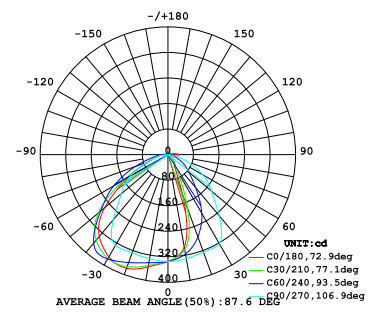

24 V DC
Working Voltage

20W / mtr
Rated power

ELECTRICAL DATA

POWER CONSUMPTION	20W/mtr
LED VOLTAGE	24V DC
COLORS	RGBW W-3000K
CRI	80

DIMENSION

ORDERING LOGIC

PRODUCT	OPTIC	COLOR TEMPERATURE	VOLTAGE	STRIP LENGTH	BARE PROFILE	CUSTOM
LINEAR FLEX WASHER - (LFW)	35 - 35°	(RGBW) RGBW	24 - 24VDC	500 - 500	500 - 500mm	XX
	XX - CUSTOM			1000 - 1000	1000 - 1000mm	
				2000 - 2000	2000 - 2000mm	
				3000 - 3000	XX - CUSTOM	
				4000 - 4000		
				5000 - 5000		
				10000 - 10000		
			XX - CUSTOM			

2 PIN Male Connection Cable

2 PIN Female Connection Cable

UV glue

UV light

LIGHT DISTRIBUTION CURVE

(Symmetric)

(Symmetric)

(Asymmetric)