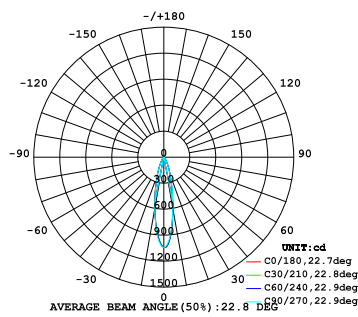

24 V DC
Working Voltage

20W / mtr
Rated power

ELECTRICAL DATA

POWER CONSUMPTION	20W/mtr
LED VOLTAGE	24V DC
COLORS	RGBW W-3000K
CRI	80

DIMENSION

ORDERING LOGIC

PRODUCT	OPTIC	COLOR TEMPERATURE	VOLTAGE	STRIP LENGTH	BARE PROFILE	CUSTOM
LINEAR FLEX WASHER - (LFW)	35 - 35°	(RGBW) RGBW	24 - 24VDC	500 - 500	500 - 500mm	XX
	XX - CUSTOM			1000 - 1000	1000 - 1000mm	
				2000 - 2000	2000 - 2000mm	
				3000 - 3000	XX - CUSTOM	
				4000 - 4000		
				5000 - 5000		
				10000 - 10000		
			XX - CUSTOM			

2 PIN Male Connection Cable

2 PIN Female Connection Cable

UV glue

UV light

LIGHT DISTRIBUTION CURVE

(Symmetric)

(Symmetric)

(Asymmetric)