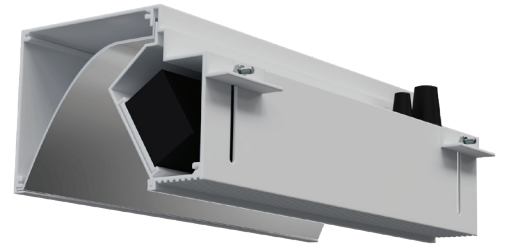

LINEAR WALL GRAZER SPEC SHEET

LWG-19.2

IP20
NON-WATER
PROOF

19.2 W

Our LWG series linear wall grazer is designed to provide a smooth long throw that skims entire wall from ceiling. The extruded aluminum fixture housing that can be seamlessly installed to create a uniform distribution of light without harsh bright banding. LWG can be used for both smooth or textured wall in any interior space.

FEATURES

OPERATING VOLTAGE	24 Volts DC
OPERATING TEMPERATURE	-20°C to 60°C
LED QUANTITY	120 LEDs / mtr
FINISH	WHITE
LAMP LIFE	50,000 hrs
AVAILABLE IP RATING	IP-20
MAXIMUM DAISY CHAIN	16.4ft / 5mtr
CONTROL	Non-Dim / 0-10V Dimming / Dali Dimming
COLORS	2200K, 2400K, 2700K, 3000K, 4000K, 5000K, 6000K

ELECTRICAL DATA

POWER CONSUMPTION	19.20W/ mtr
SUPPLY VOLTAGE	24 Volts
LUMEN (3000K)	399 lm/ ft (1309 lm/ m)
RATED POWER	5.85W/ft (19.2W/m)
CRI	90

COLOR TEMPERATURE DATA

White	CT	Lumens/ft	Lumens/m
2200K	(CT 22)	331 lm	1085 lm
2400K	(CT 24)	369 lm	1211 lm
2700K	(CT 27)	384 lm	1260 lm
3000K	(CT 30)	399 lm	1309 lm
4000K	(CT 40)	408 lm	1337 lm
5000K	(CT 50)	420 lm	1379 lm
6000K	(CT 60)	410 lm	1344 lm