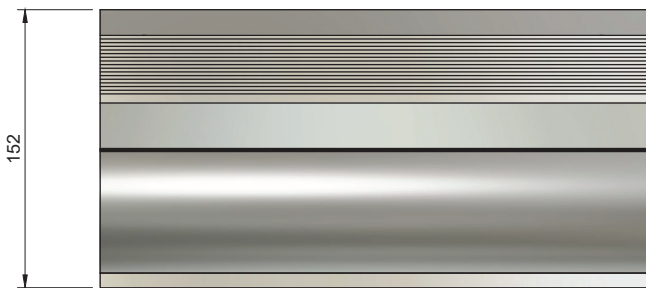

LINEAR WALL GRAZER SPEC SHEET

LWG-19.2

IP20
NON-WATER
PROOF

19.2 W

Our LWG series linear wall grazer is designed to provide a smooth long throw that skims entire wall from ceiling. The extruded aluminum fixture housing that can be seamlessly installed to create a uniform distribution of light without harsh bright banding. LWG can be used for both smooth or textured wall in any interior space.

ELECTRICAL DATA

POWER CONSUMPTION	19.20W/ mtr
SUPPLY VOLTAGE	24 Volts
LUMEN (3000K)	399 lm/ ft (1309 lm/ m)
RATED POWER	5.85W/ft (19.2W/m)
CRI	90

COLOR TEMPERATURE DATA

White	CT	Lumens/ft	Lumens/m
2200K	(CT 22)	331 lm	1085 lm
2400K	(CT 24)	369 lm	1211 lm
2700K	(CT 27)	384 lm	1260 lm
3000K	(CT 30)	399 lm	1309 lm
4000K	(CT 40)	408 lm	1337 lm
5000K	(CT 50)	420 lm	1379 lm
6000K	(CT 60)	410 lm	1344 lm

Application

COMPONENTS

All dimensions in MM

LINEAR WALL GRAZER SPEC SHEET

LWG-19.2

ORDERING LOGIC

PRODUCT SERIES	TYPE	POWER	COLOR TEMPERATURE	DIMMING	LENGTH	FINISH
LWG	I - INDOOR	19.2W - 19.2W/ mtr	(CT 22) 2200K	ND - NON-DIM	12 - 12inch /300mm	WH - WHITE
			(CT 24) 2400K	DIM - 0-10V	24 - 24inch /600mm	BK - BLACK
			(CT 27) 2700K	DALI - DALI	36 - 36inch /900mm	GR - GREY
			(CT 30) 3000K		48 - 48inch /1200mm	
			(CT 40) 4000K			
			(CT 50) 5000K			
			(CT 60) 6000K			

Sample: LWG-I-19.2W-CT30-DIM-12-WH

DIMENSIONS

All dimensions in MM

Additional cable gripper for dimming only

Cable gripper for mains power