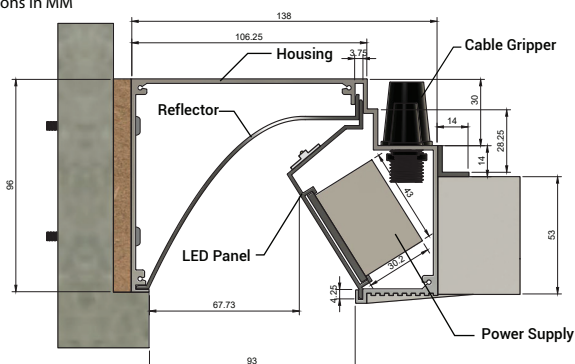

LINEAR WALL GRAZER SPEC SHEET

LWG-19.2

IP20
NON-WATER
PROOF

19.2 W

Our LWG series linear wall grazer is designed to provide a smooth long throw that skims entire wall from ceiling. The extruded aluminum fixture housing that can be seamlessly installed to create a uniform distribution of light without harsh bright banding. LWG can be used for both smooth or textured wall in any interior space.

ELECTRICAL DATA

POWER CONSUMPTION	19.20W/ mtr
SUPPLY VOLTAGE	24 Volts
LUMEN (3000K)	399 lm/ ft (1309 lm/ m)
RATED POWER	5.85W/ft (19.2W/m)
CRI	90

COLOR TEMPERATURE DATA

White	CT	Lumens/ft	Lumens/m
2200K	(CT 22)	331 lm	1085 lm
2400K	(CT 24)	369 lm	1211 lm
2700K	(CT 27)	384 lm	1260 lm
3000K	(CT 30)	399 lm	1309 lm
4000K	(CT 40)	408 lm	1337 lm
5000K	(CT 50)	420 lm	1379 lm
6000K	(CT 60)	410 lm	1344 lm

Application

COMPONENTS

All dimensions in MM

LINEAR WALL GRAZER SPEC SHEET

LWG-19.2

ORDERING LOGIC

PRODUCT SERIES	TYPE	POWER	COLOR TEMPERATURE	DIMMING	LENGTH	FINISH
LWG	I - INDOOR	19.2W - 19.2W/ mtr	(CT 22) 2200K	ND - NON-DIM	12 - 12inch /300mm	WH - WHITE
			(CT 24) 2400K	DIM - 0-10V	24 - 24inch /600mm	BK - BLACK
			(CT 27) 2700K	DALI - DALI	36 - 36inch /900mm	GR - GREY
			(CT 30) 3000K		48 - 48inch /1200mm	
			(CT 40) 4000K			
			(CT 50) 5000K			
			(CT 60) 6000K			

Sample: LWG-I-19.2W-CT30-DIM-12-WH

DIMENSIONS

All dimensions in MM

Additional cable gripper for dimming only

Cable gripper for mains power