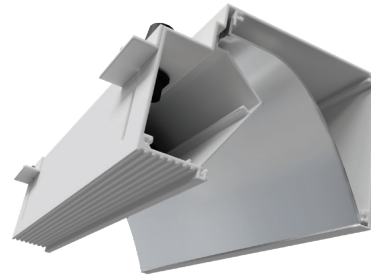

LINEAR WALL GRAZER SPEC SHEET

LWG-19.2

IP20
NON-WATER
PROOF

19.2 W

Our LWG series linear wall grazer is designed to provide a smooth long throw that skims entire wall from ceiling. The extruded aluminum fixture housing that can be seamlessly installed to create a uniform distribution of light without harsh bright banding. LWG can be used for both smooth or textured wall in any interior space.

Application

COMPONENTS

All dimensions in MM

LINEAR WALL GRAZER SPEC SHEET

LWG-19.2

ORDERING LOGIC

PRODUCT SERIES	TYPE	POWER	COLOR TEMPERATURE	DIMMING	LENGTH	FINISH
LWG	I - INDOOR	19.2W - 19.2W/ mtr	(CT 22) 2200K	ND - NON-DIM	12 - 12inch /300mm	WH - WHITE
			(CT 24) 2400K	DIM - 0-10V	24 - 24inch /600mm	BK - BLACK
			(CT 27) 2700K	DALI - DALI	36 - 36inch /900mm	GR - GREY
			(CT 30) 3000K		48 - 48inch /1200mm	
			(CT 40) 4000K			
			(CT 50) 5000K			
			(CT 60) 6000K			

Sample: LWG-I-19.2W-CT30-DIM-12-WH

DIMENSIONS

All dimensions in MM

Additional cable gripper for dimming only

Cable gripper for mains power