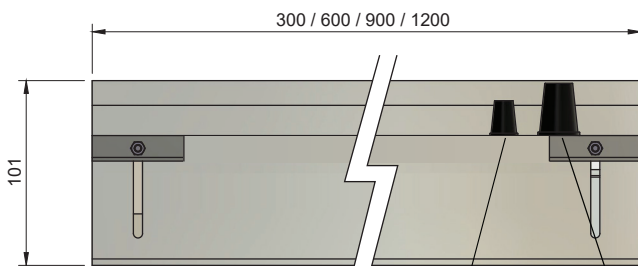

LINEAR WALL GRAZER SPEC SHEET

LWG-19.2

IP20
NON-WATER
PROOF

19.2 W

Our LWG series linear wall grazer is designed to provide a smooth long throw that skims entire wall from ceiling. The extruded aluminum fixture housing that can be seamlessly installed to create a uniform distribution of light without harsh bright banding. LWG can be used for both smooth or textured wall in any interior space.

Application

COMPONENTS

All dimensions in MM

LINEAR WALL GRAZER SPEC SHEET

LWG-19.2

ORDERING LOGIC

PRODUCT SERIES	TYPE	POWER	COLOR TEMPERATURE	DIMMING	LENGTH	FINISH
LWG	I - INDOOR	19.2W - 19.2W/ mtr	(CT 22) 2200K	ND - NON-DIM	12 - 12inch /300mm	WH - WHITE
			(CT 24) 2400K	DIM - 0-10V	24 - 24inch /600mm	BK - BLACK
			(CT 27) 2700K	DALI - DALI	36 - 36inch /900mm	GR - GREY
			(CT 30) 3000K		48 - 48inch /1200mm	
			(CT 40) 4000K			
			(CT 50) 5000K			
			(CT 60) 6000K			

Sample: LWG-I-19.2W-CT30-DIM-12-WH

DIMENSIONS

All dimensions in MM

Additional cable gripper for dimming only

Cable gripper for mains power